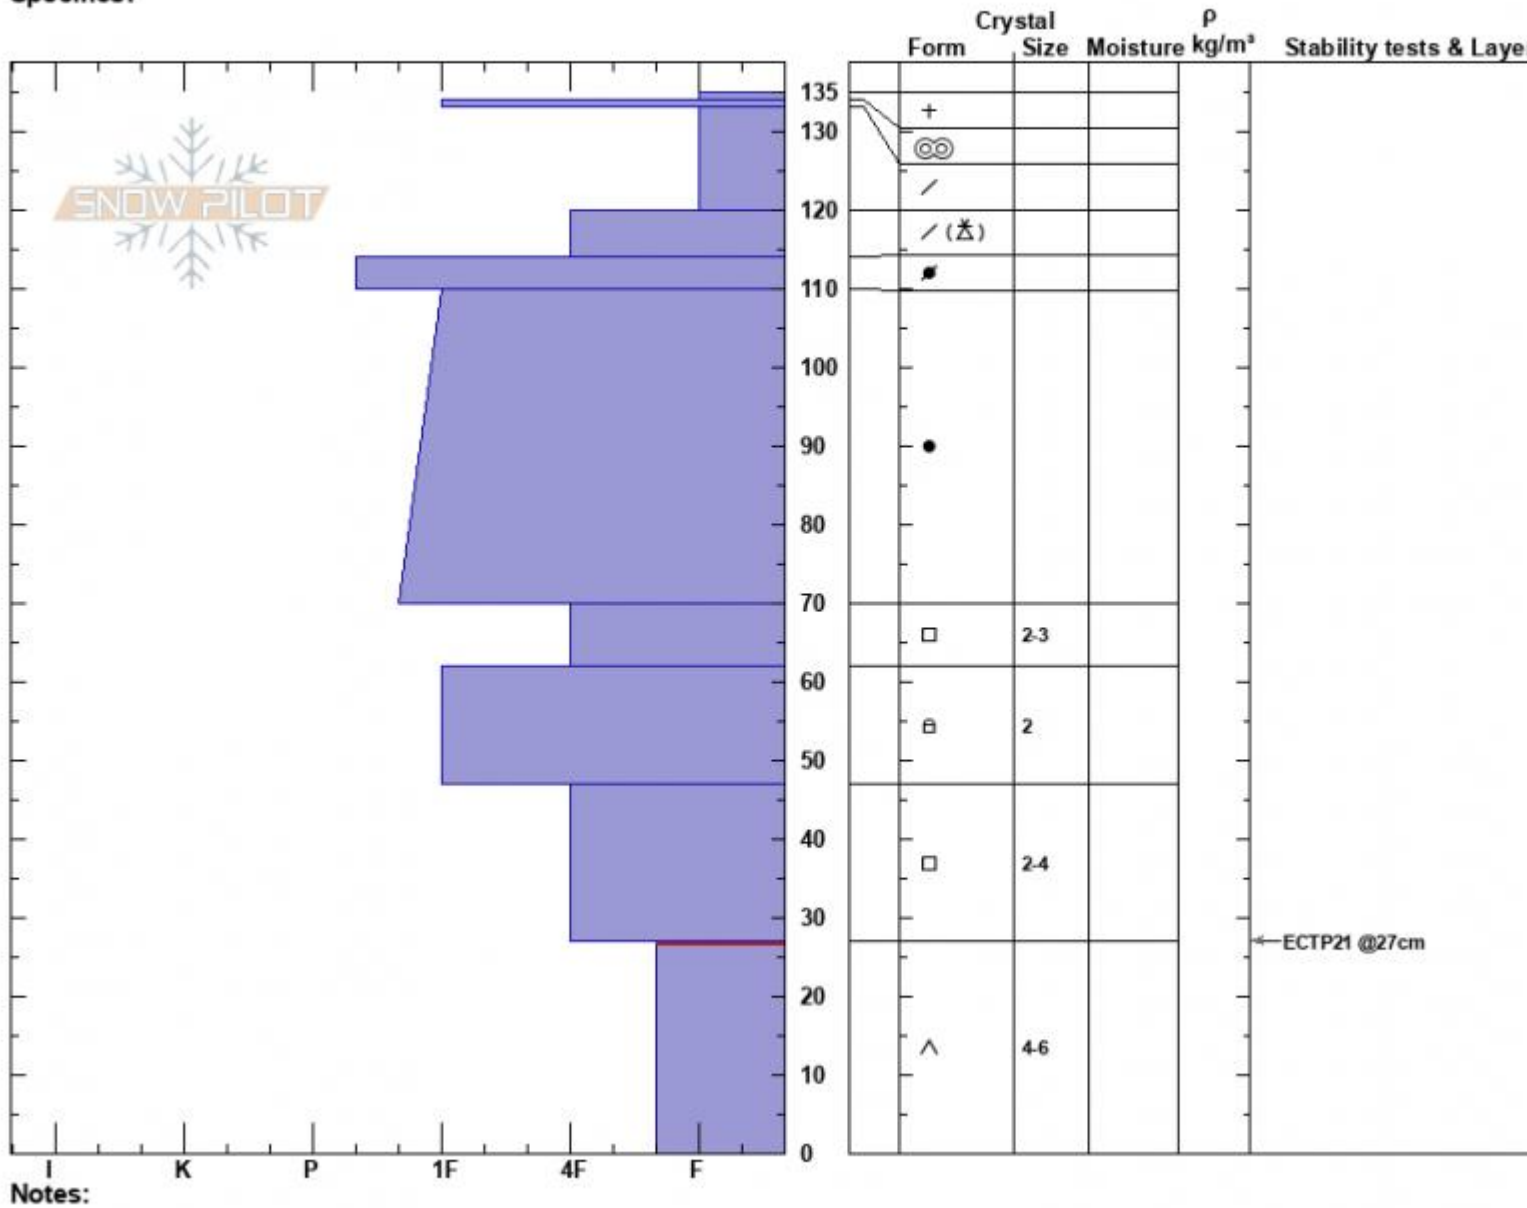

Ainger Entrance  
 Bridger Range  
 MT  
 Elevation: 8000 ft  
 Aspect: 100°  
 Specifics:

Dave Zinn  
 03/20/2023 - 12:00pm  
 Co-ord: 45.92531N, -110.97154W  
 Slope Angle: 25°  
 Wind Loading: no

Stability: Good  
 Air Temperature:  
 Sky Cover: OVC  
 Precipitation: S-1  
 Wind: S Light Breeze

HS:135  
 PF:30 27-0cm: Problematic layer  
 PS:20

Notes:  
 Advisory Region  
 Bridger Range  
 Longitude  
 -110.98W  
 Latitude  
 45.92N  
 Bridger Range, 2023-03-23