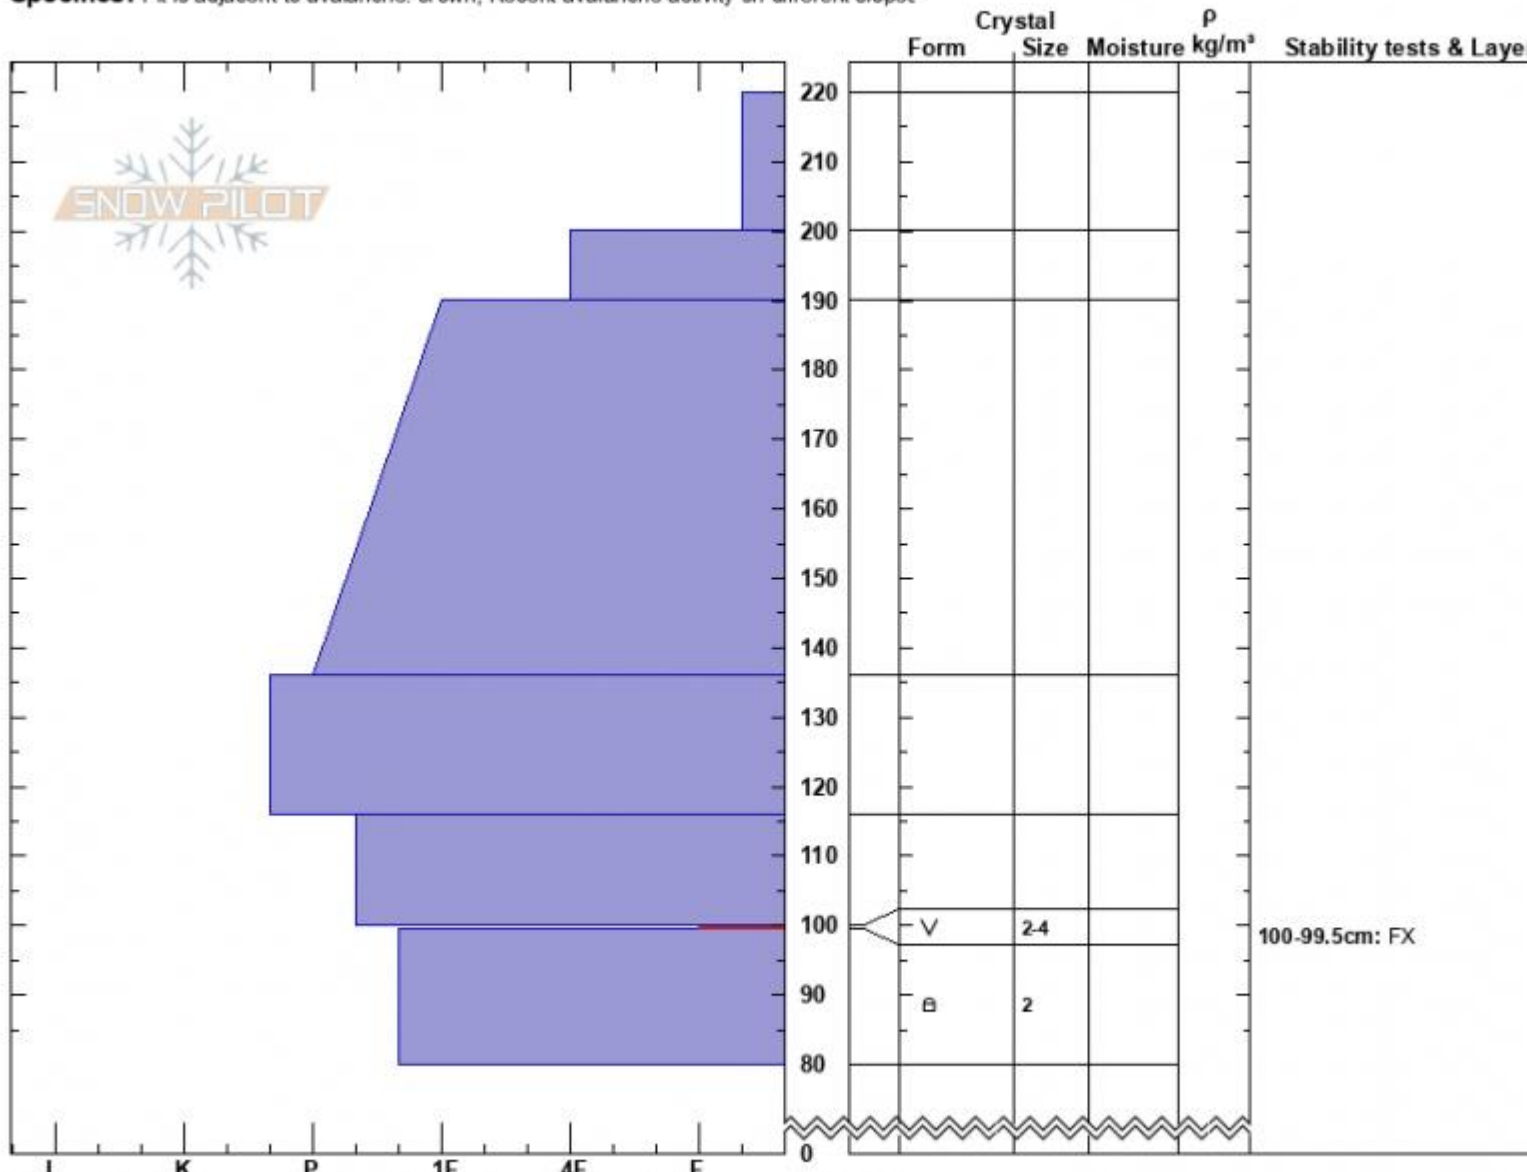

Daisy Pass Ava  
 Cooke City  
 MT  
 Elevation: 10200 ft  
 Aspect: 212°

Doug Chabot-Admin  
 03/04/2023 - 10:20am  
 Co-ord: 45.05537N, -109.95263W  
 Slope Angle: 31°  
 Wind Loading: previous

Stability:  
 Air Temperature: -7°C  
 Sky Cover: OVC  
 Precipitation: NO  
 Wind: W Light Breeze

HS:220  
 Layer Notes:  
 100-99.5cm: FX  
 100-99.5cm: Problematic layer

Specifics: Pit is adjacent to avalanche: crown; Recent avalanche activity on different slopes

Notes: 11° of SWE measured on top of the SH layer. Crown and bed surface were 31-32 degrees.

Advisory Region  
 Cooke City  
 Longitude  
 -109.96W  
 Latitude  
 45.05N  
 Avalanche Details: [skier triggered large slide near Daisy](#)  
 Cooke City, 2023-03-05