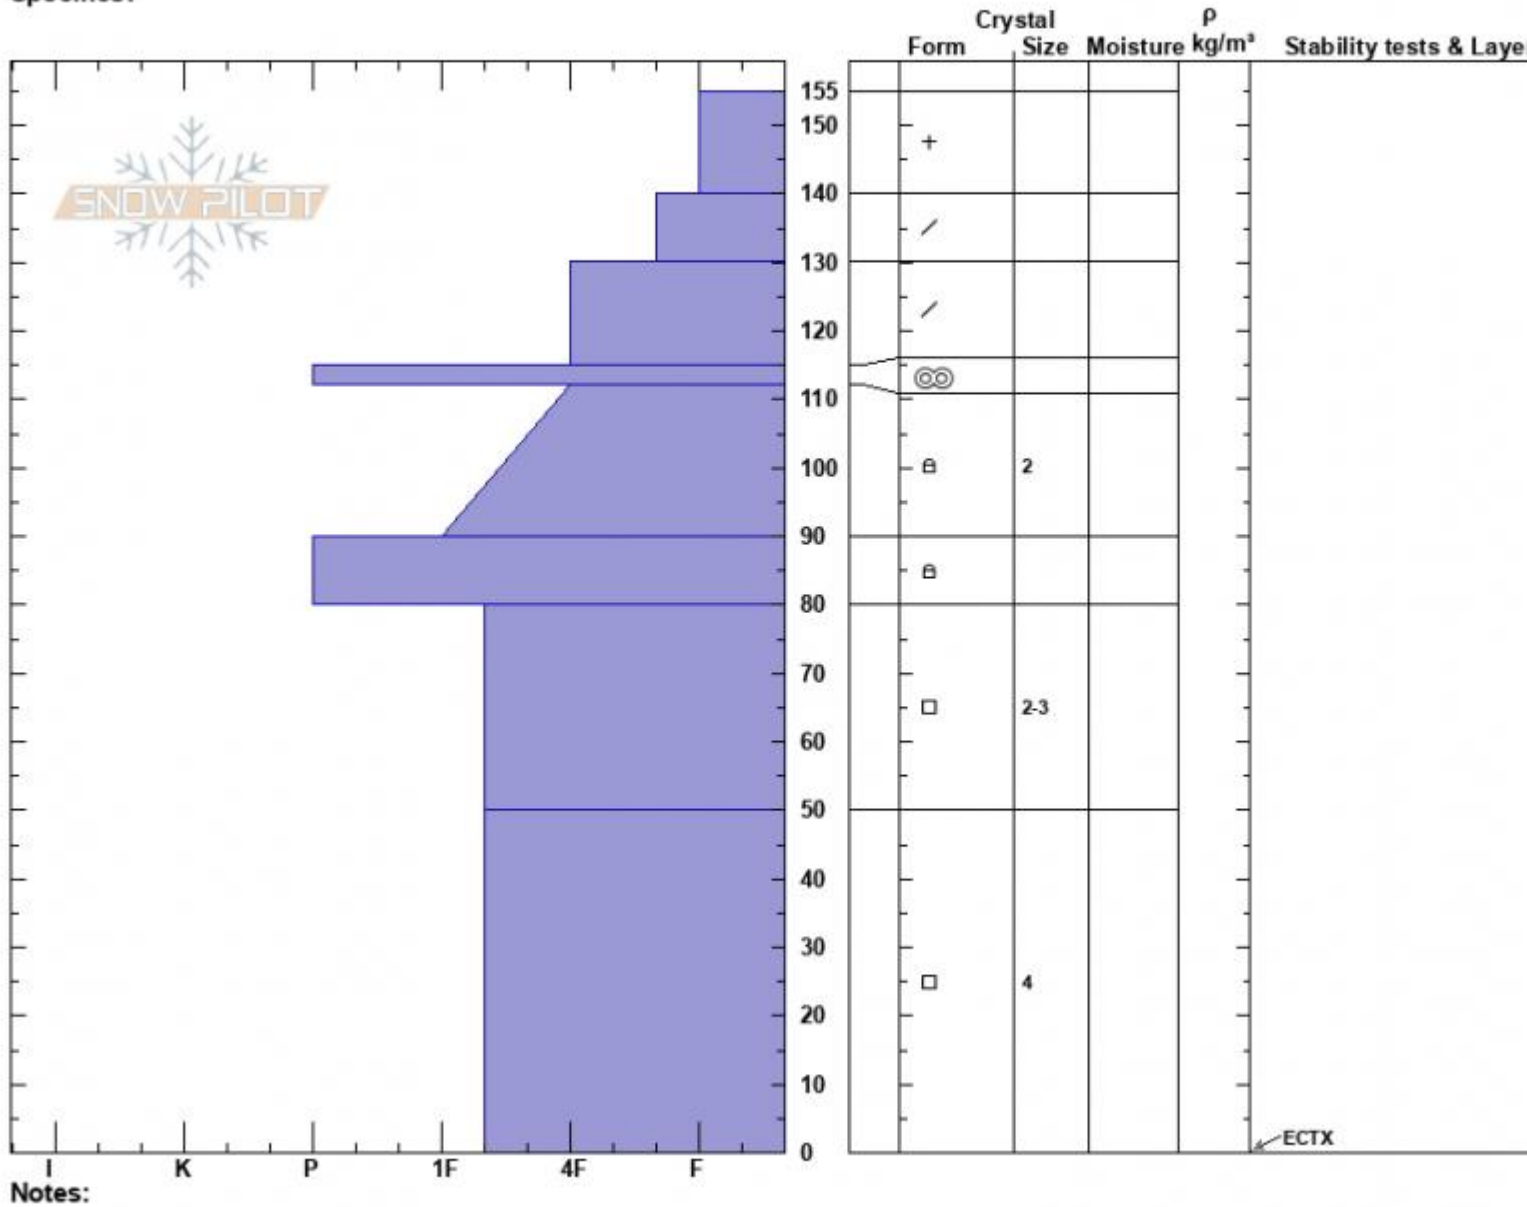

Throne North Profile - 20 March 2022

Throne North Profile
 Bridger Range
 MT
 Elevation: 8333 ft
 Aspect: 330°
 Specifics:

Dave Zinn
 03/20/2022 - 10:45am
 Co-ord: 45.88263N, -110.95299W
 Slope Angle: 27°
 Wind Loading: no

Stability: Good
 Air Temperature:
 Sky Cover: OVC
 Precipitation: S1
 Wind: W Calm

HS:155 Layer Notes:

Advisory Region
 Bridger Range
 Longitude
 -110.95W
 Latitude
 45.88N
 Bridger Range, 2022-03-20