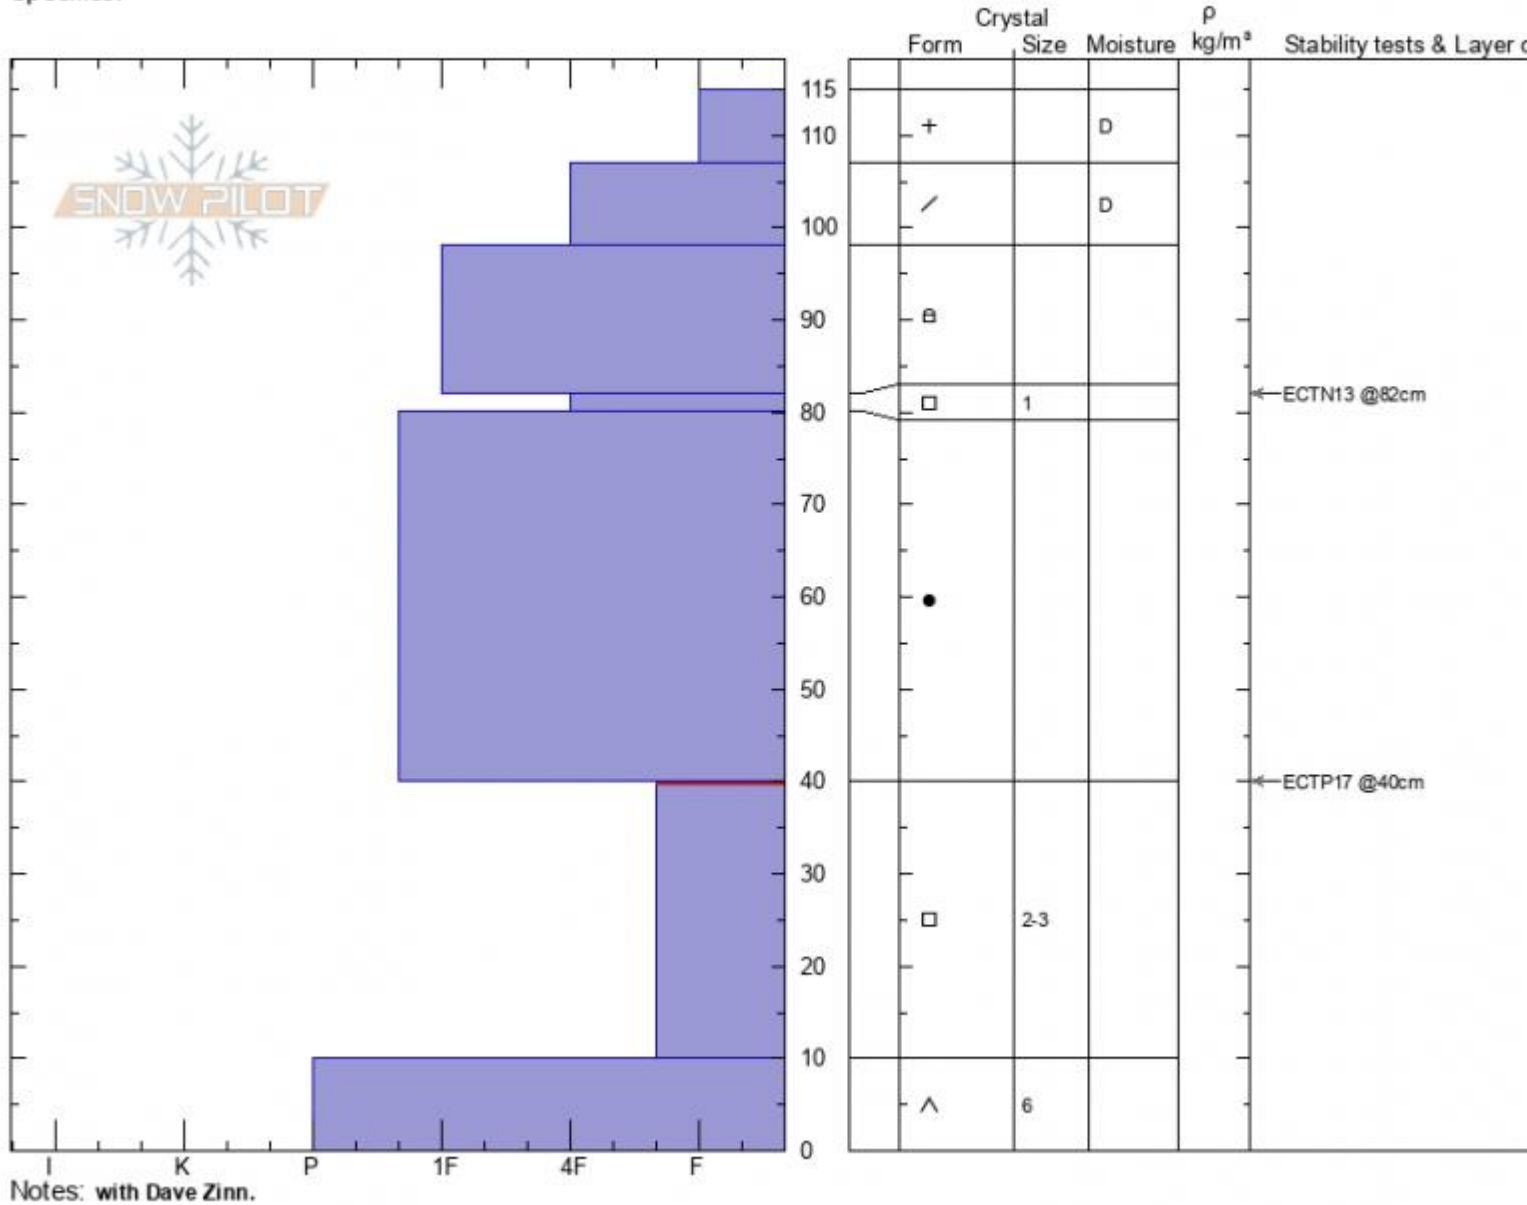

# Sunlight Basin Profile - Feb 28

Sunlight Basin  
Gallatin Range-S  
MT  
Elevation: 9446 ft  
Aspect: E  
Specifics:

Zach Keskinen  
02/28/2021 - 11:27 am  
Co-ord: 44.97525N, -111.31390W  
Slope Angle: 26°  
Wind Loading: previous

Stability: fair  
Air Temperature: -7°C  
Sky Cover: BKN  
Precipitation: NO  
Wind: S Light Breeze

HS: 115 Layer Notes:  
PF: 25 40-10cm: Problematic layer

Advisory Region  
Southern Madison  
Longitude  
-111.27W  
Latitude  
45.06N  
Southern Madison, 2021-02-28