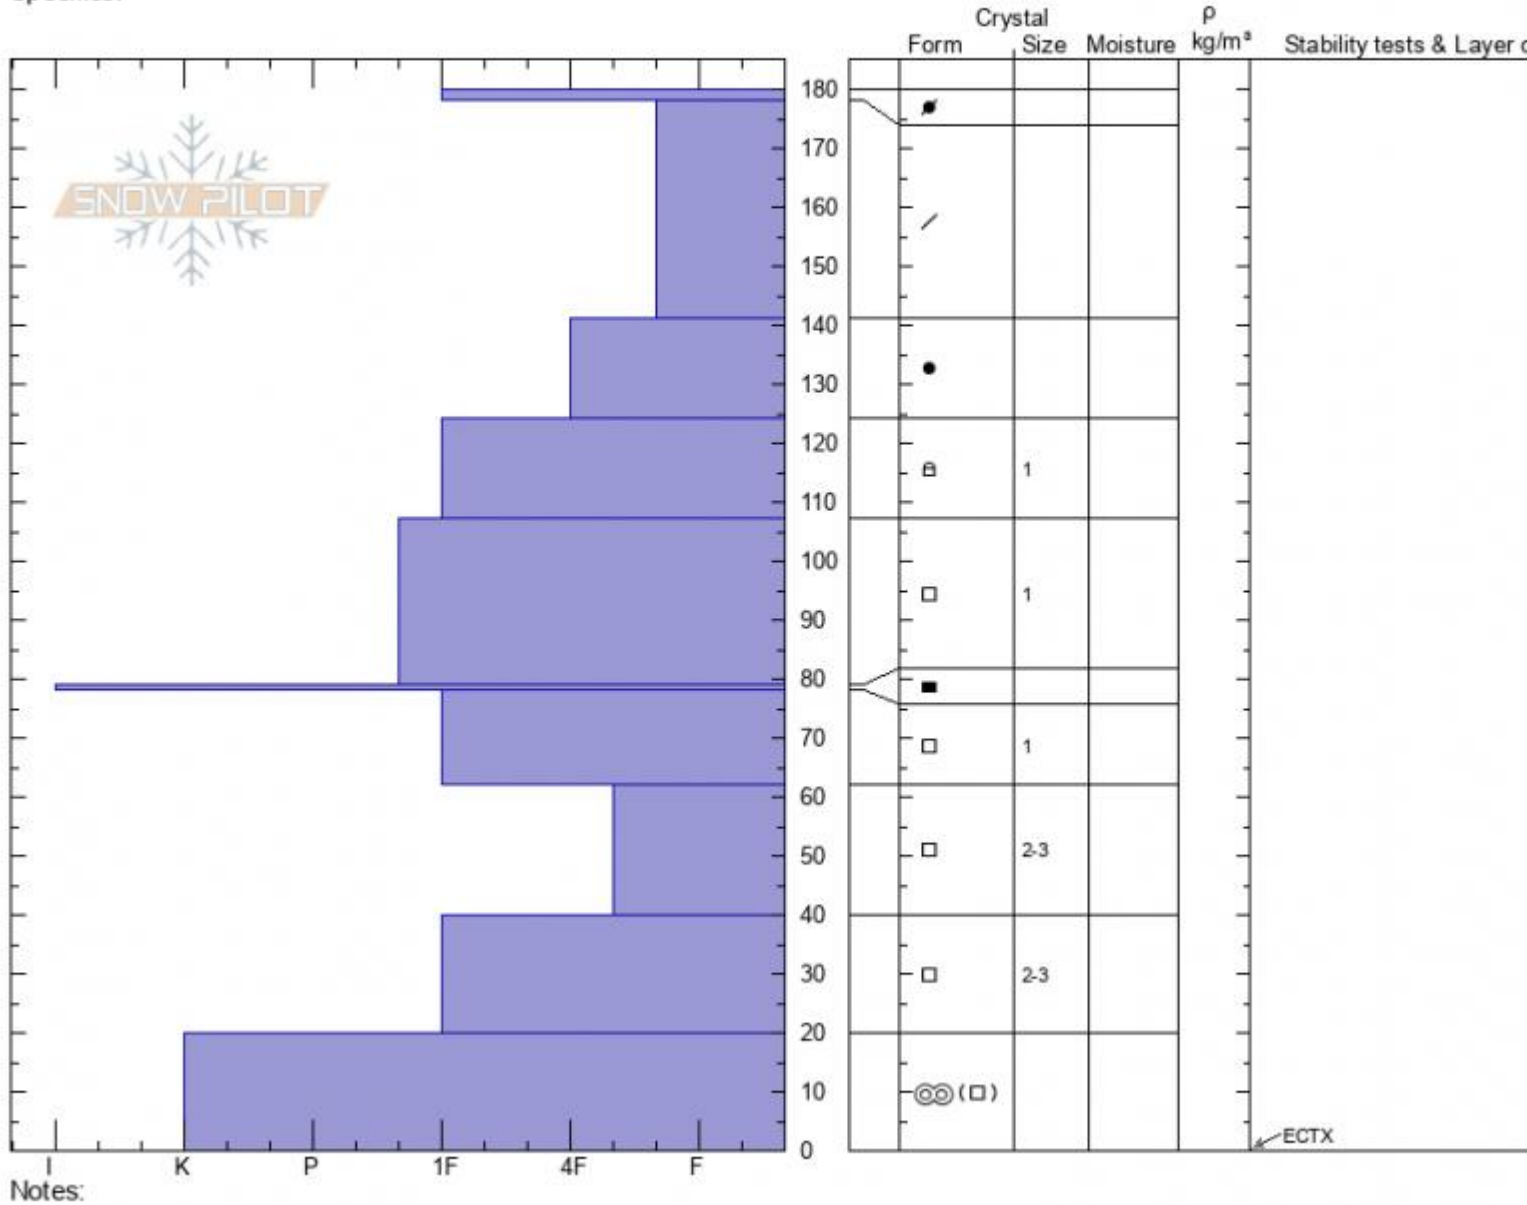

Teepee S Profile - 11 Feb 2021

Teepee Ridgeline S
Madison Range-S
MT
 Elevation: **9600 ft**
 Aspect: **200°**
 Specifics:

Ian Hoyer
02/11/2021 - 2:00pm
 Co-ord: **44.91389N, -111.18847W**
 Slope Angle: **23°**
 Wind Loading: **no**

Stability: **fair**
 Air Temperature:
 Sky Cover: **BKN**
 Precipitation: **NO**
 Wind: **Calm**

HS: **180** Layer Notes:
 PF: **30** 62-40cm: **Problematic layer**

Advisory Region
 Southern Madison
 Longitude
 -111.19W
 Latitude
 44.90N
 Southern Madison, 2021-02-14