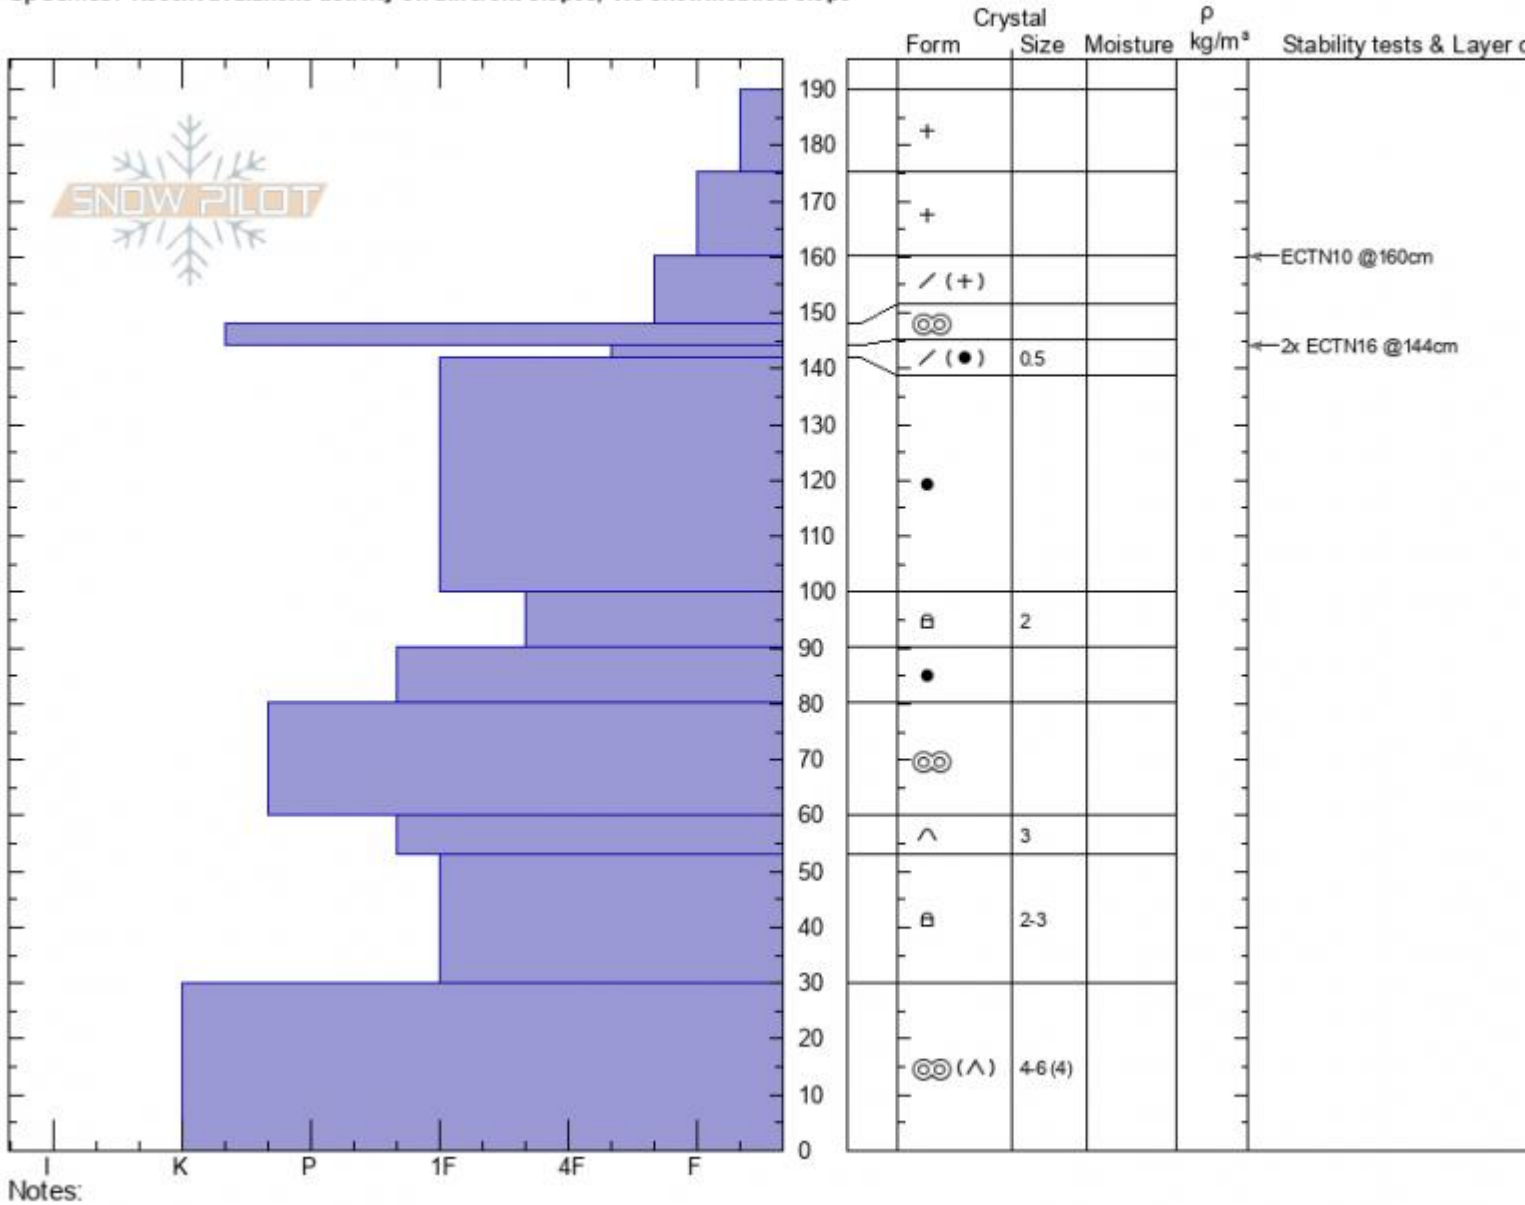

Scotch Bonnet SE Profile - 5 Feb

Scotch Bonnet SE ridge Alex Marienthal
Cooke City 02/05/2021 - 12:30pm
MT Co-ord: 45.07005N, -109.94341W
 Elevation: 9740 ft Slope Angle: 27°
 Aspect: 160° Wind Loading:
 Specifics: Recent avalanche activity on different slopes; We snowmobiled slope

Stability: **fair** HS: **190** Layer Notes:
 Air Temperature:
 Sky Cover: **OVC**
 Precipitation: **S2**
 Wind: **Light Breeze**

Advisory Region
 Cooke City
 Longitude
 -109.95W
 Latitude
 45.06N
 Cooke City, 2021-02-07