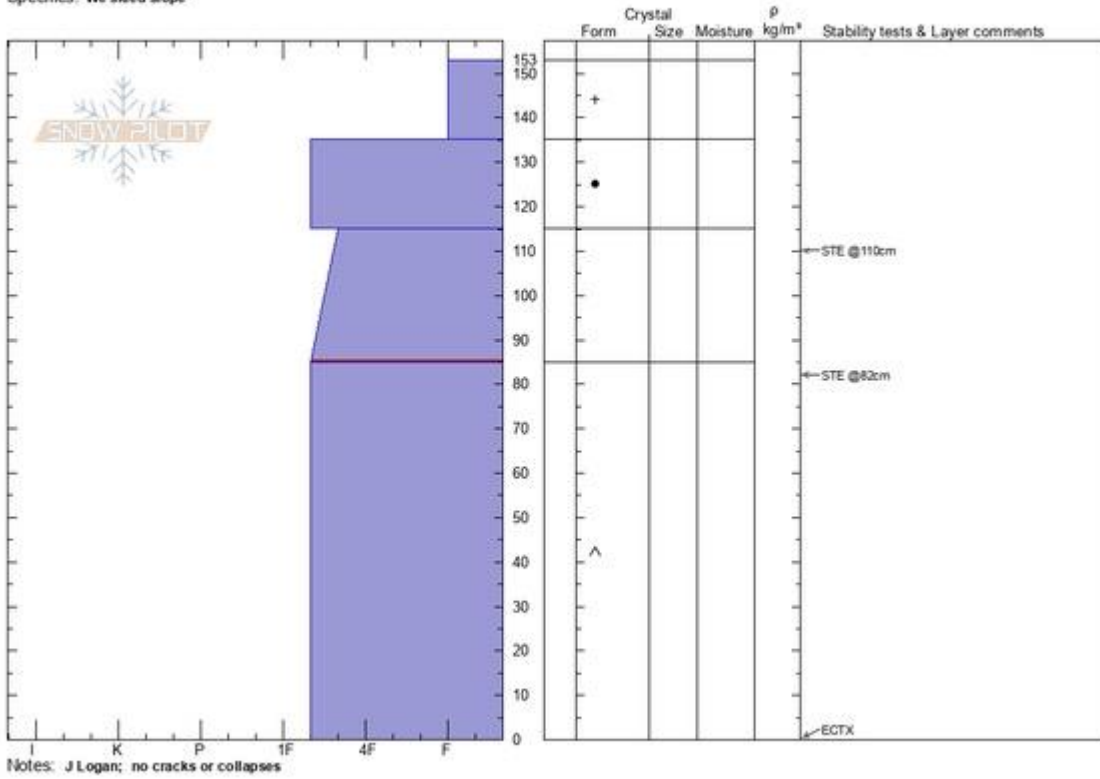

# Woody Ridge Pit - 5 Feb 2021

Thursday Pit  
Absaroka Range  
MT  
Elevation: 9164 ft  
Aspect: 305°  
Specifics: We skied slope

Don Carroll  
02/05/2021 - 12:00pm  
Co-ord: 45.00567N, -109.91657W  
Slope Angle: 32°  
Wind Loading: no

Stability: **good**  
Air Temperature:  
Sky Cover: **OVC**  
Precipitation: **S-1**  
Wind: **Light Breeze**

Layer Notes:  
115-85cm: Problematic layer

Advisory Region  
Cooke City  
Longitude  
-109.92W  
Latitude  
44.97N  
Cooke City, 2021-02-06