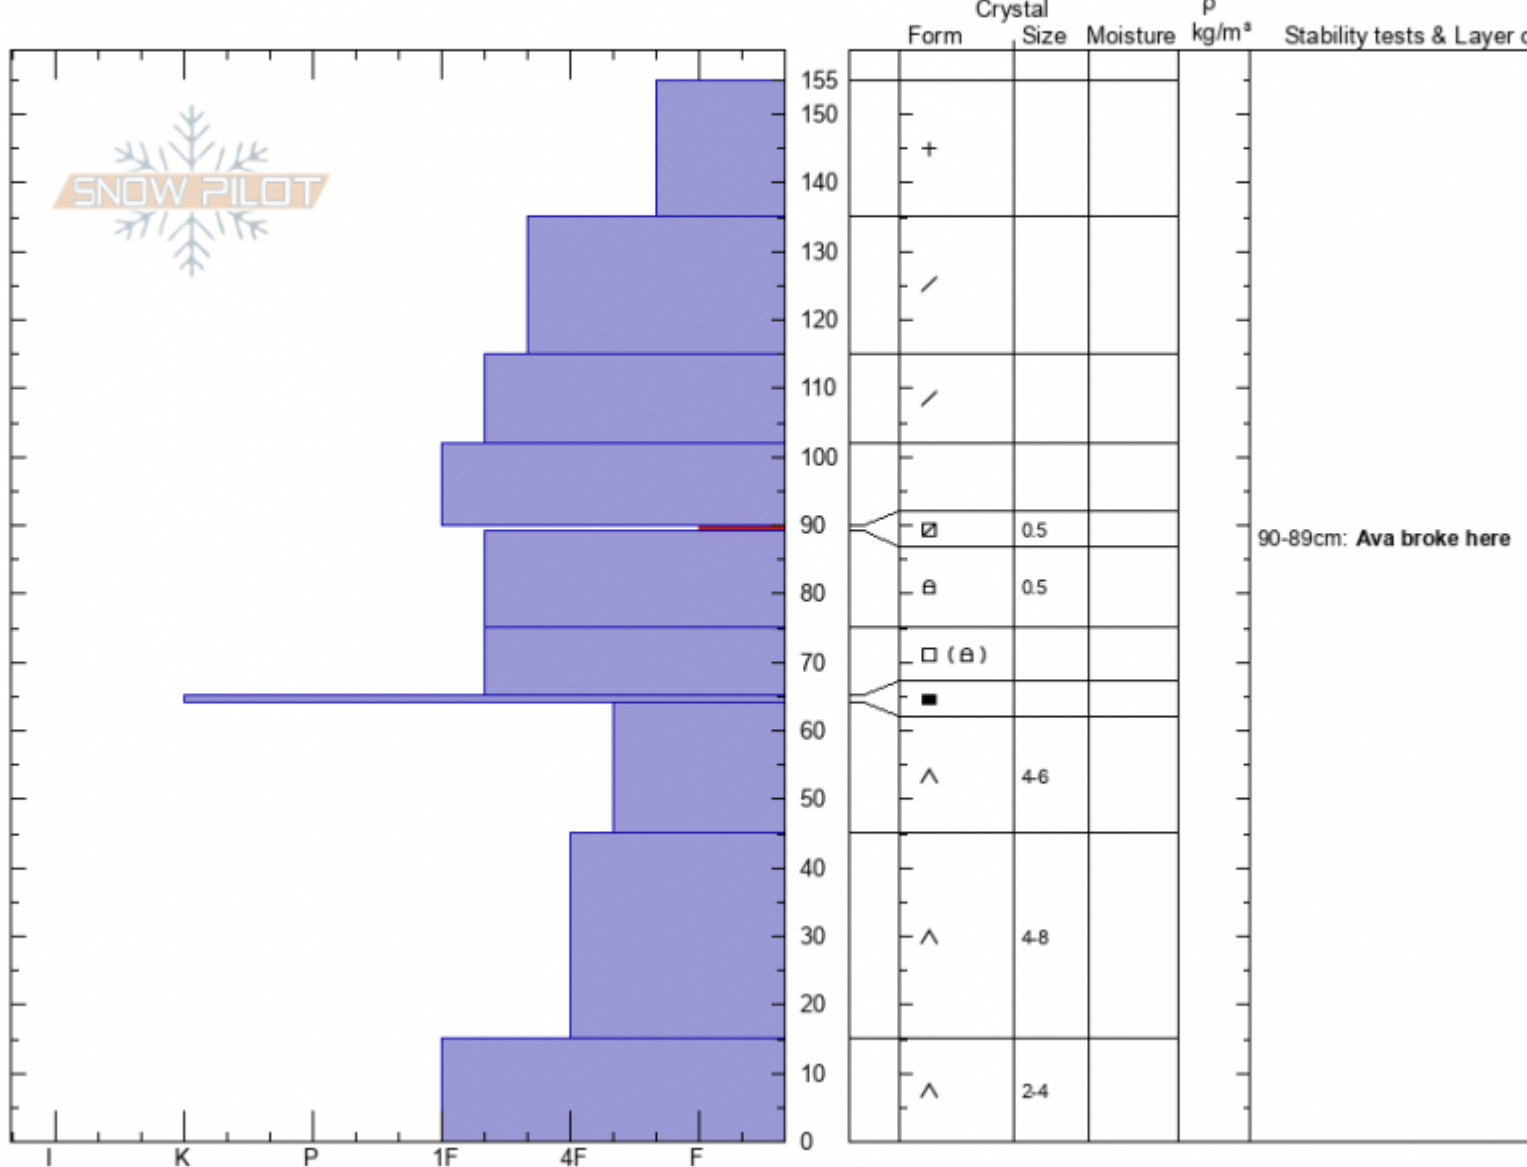

Lionhead Snowpit Profile - 1 Feb

Low Lionhead Corner
Henry Mtns
MT

Doug Chabot-Admin
02/01/2021 - 1:15pm
Co-ord: 44.74010N, -111.31545W
Slope Angle: 37°
Wind Loading: no

Stability: fair
Air Temperature: -3°C
Sky Cover: CLR
Precipitation: NO
Wind: Calm

HS: 155 Layer Notes:
90-89cm: Ava broke here
90-89cm: Problematic layer

Specifics: Pit is adjacent to avalanche: crown; Recent avalanche activity on similar slopes; Recent avalanche activity on different slopes

Notes: Avalanche was 2' deep, 500' wide and 250' vertical. It was 37 degrees steep. It likely released naturally on 1/29 or 1/30.

Advisory Region
Lionhead Range
Longitude
-111.32W
Latitude
44.73N

Avalanche Details: [Major avalanche cycle](#)