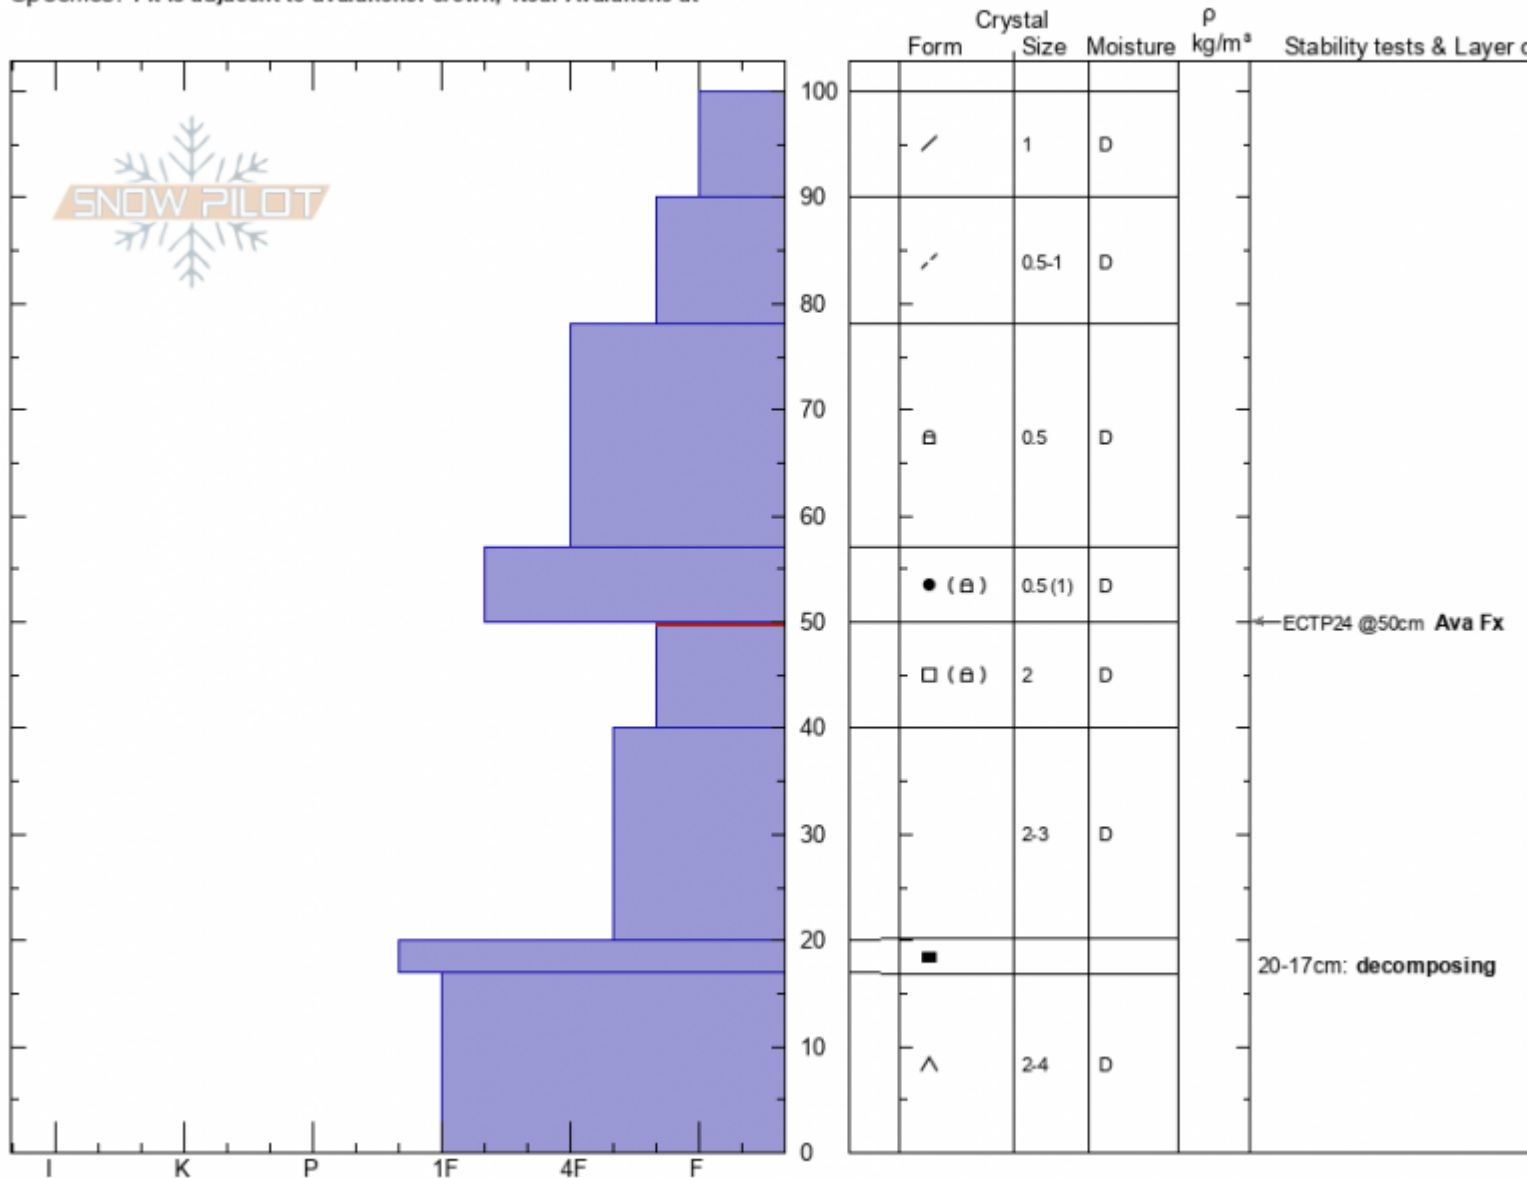

# The Fin avalanche snowpit profile

**The Fin Avalanche**  
**Absaroka Range**  
**MT**

Elevation: **9775 ft**  
 Aspect: **82°**

Specifics: Pit is adjacent to avalanche: crown; Near Avalanche at

**Doug Chabot-Admin**

01/09/2021 - 1:00pm

Co-ord: **45.00608N, -109.95671W**

Slope Angle: **33°**

Wind Loading: **no**

Stability:

Air Temperature: **-7°C**

Sky Cover: **CLR**

Precipitation: **NO**

Wind: **Calm**

HS: **100** Layer Notes:

50-40cm: **Problematic layer**

20-17cm: **decomposing**

Notes: The avalanche caught and partially buried three skiers. Info and pictures are here: <https://www.mtavalanche.com/node/23644>

Advisory Region

Cooke City

Longitude

-109.95W

Latitude

45.00N

**Avalanche Details:** [Skier triggered, caught and injured on The Fin](#)

Cooke City, 2021-01-10