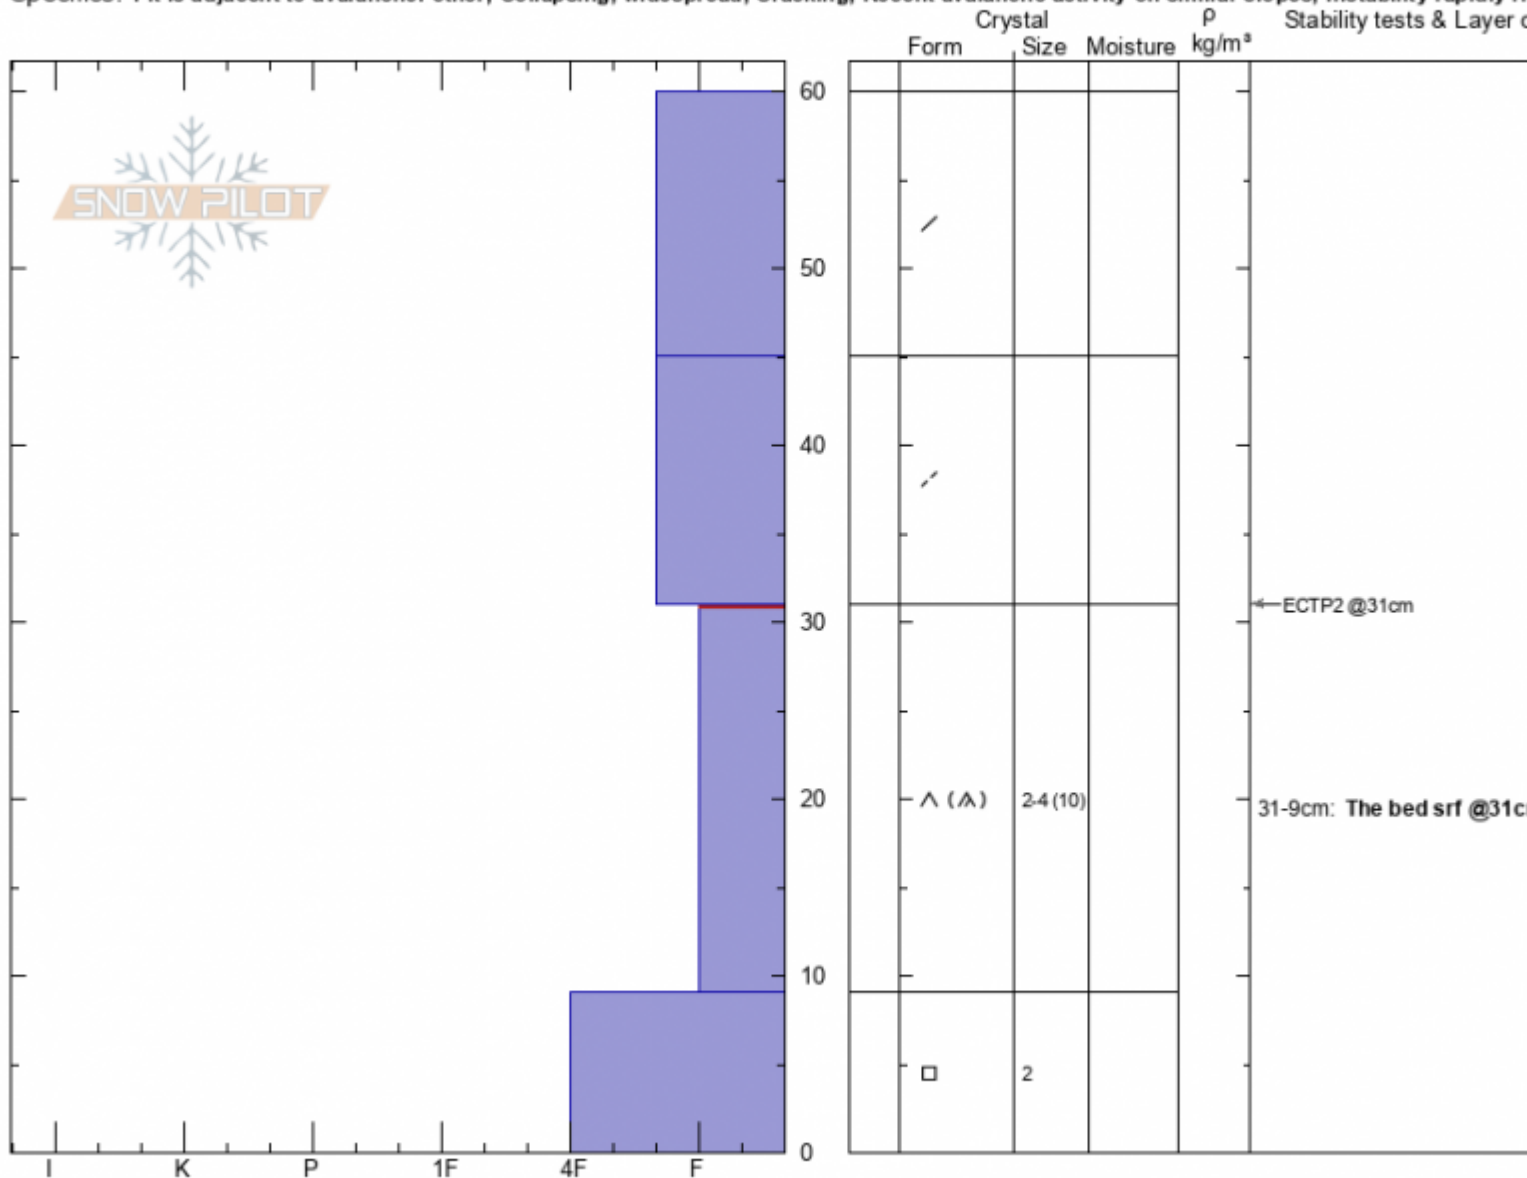

# Ski Hill North

**Ski Hill North**  
**Lionhead Range**  
**MT**

Elevation: **8121 ft**  
 Aspect: **60°**

Specifics: Pit is adjacent to avalanche: other; Collapsing, widespread; Cracking; Recent avalanche activity on similar slopes; Instability rapidly r

**Doug Chabot-Admin**  
**12/20/2020 - 12:30pm**  
 Co-ord: **44.70338N, -111.29811W**  
 Slope Angle: **24°**  
 Wind Loading: **no**

Stability: **Poor**  
 Air Temperature: **-7°C**  
 Sky Cover: **OVC**  
 Precipitation: **S-1**  
 Wind: **SW Moderate**

HS: **60**    Layer Notes:  
 31-9cm: **The bed srf @31cm**  
 31-9cm: **Problematic layer**

Advisory Region  
 Lionhead Range  
 Longitude  
 -111.29W  
 Latitude  
 44.70N

**Avalanche Details:** [Two skier triggered slides at Lionhead](#)

Lionhead Range, 2020-12-20