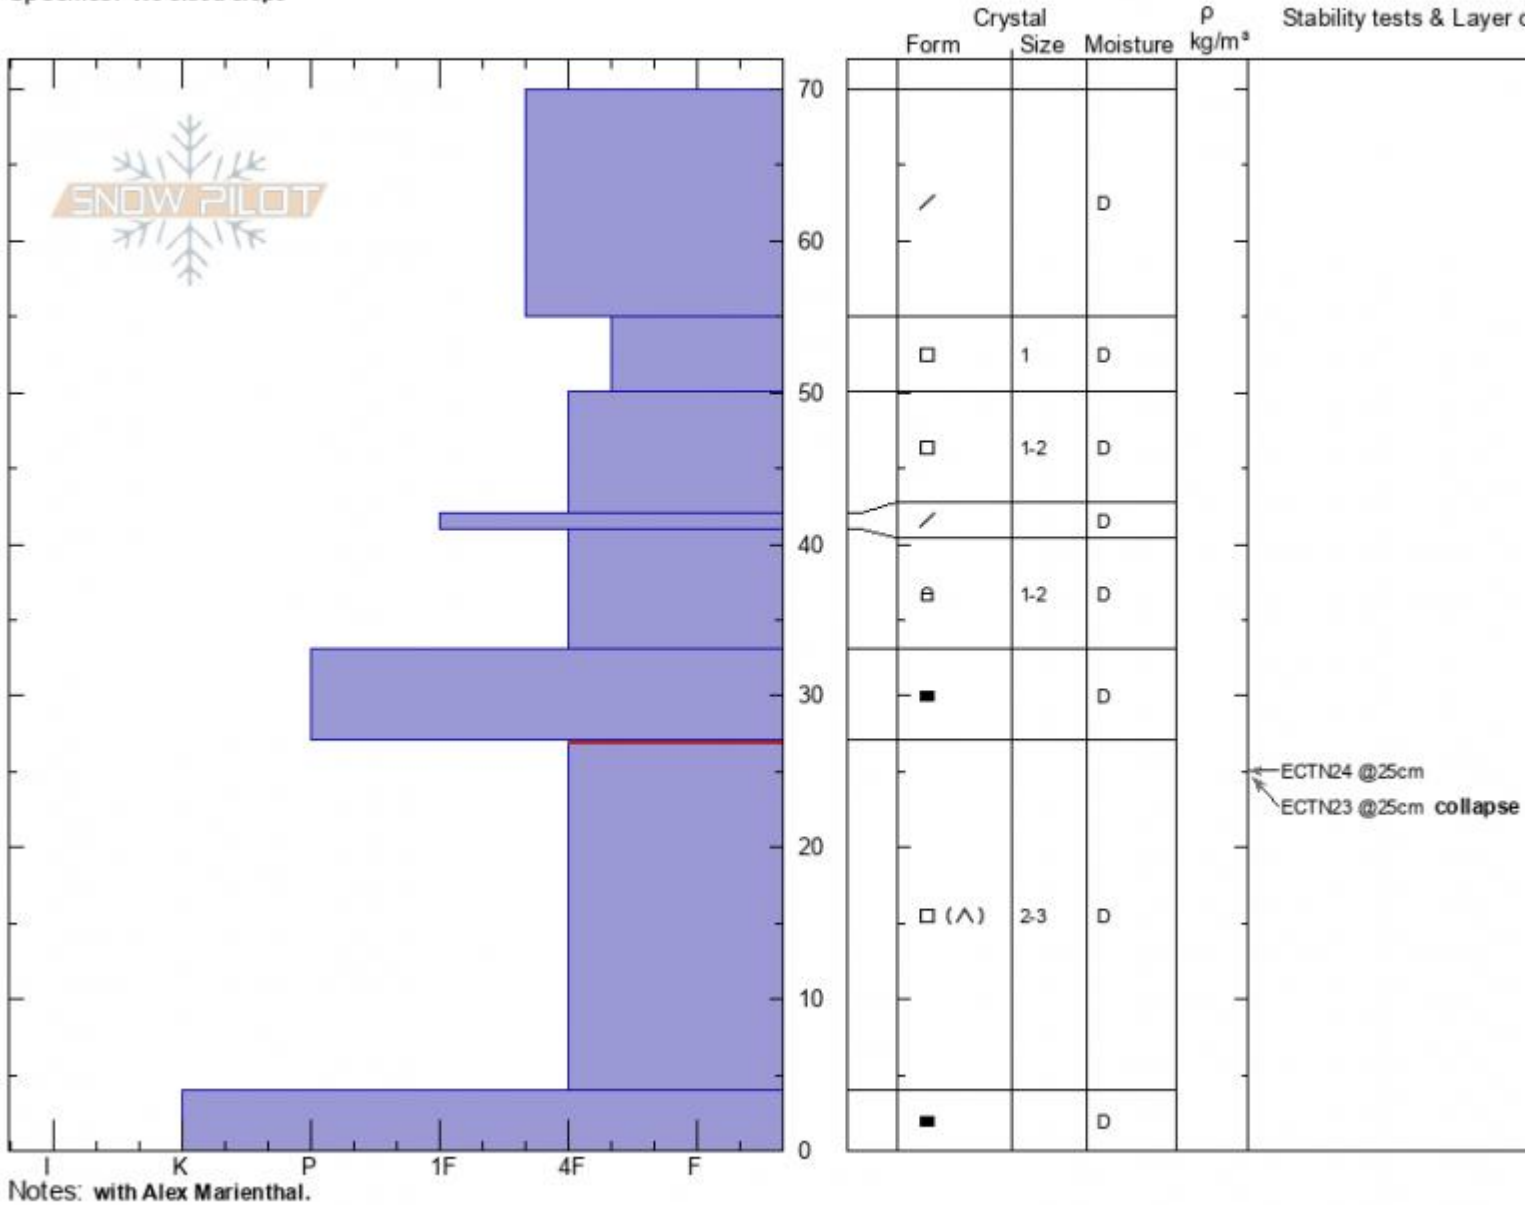

Saddle Peak Profile - 9 Dec

Saddle Peak
Bridger Range
MT
 Elevation: **8900 ft**
 Aspect: **NE**
 Specifics: **We skied slope**

Zach Keskinen
12/09/2020 - 11:00am
 Co-ord: **45.79338N, -110.93477W**
 Slope Angle: **27°**
 Wind Loading:

Stability:
 Air Temperature:
 Sky Cover: **SCT**
 Precipitation: **NO**
 Wind: **Calm**

HS: **70** Layer Notes:
 27-4cm: **Problematic layer**

Advisory Region
 Bridger Range
 Longitude
 -110.94W
 Latitude
 45.79N
 Bridger Range, 2020-12-09