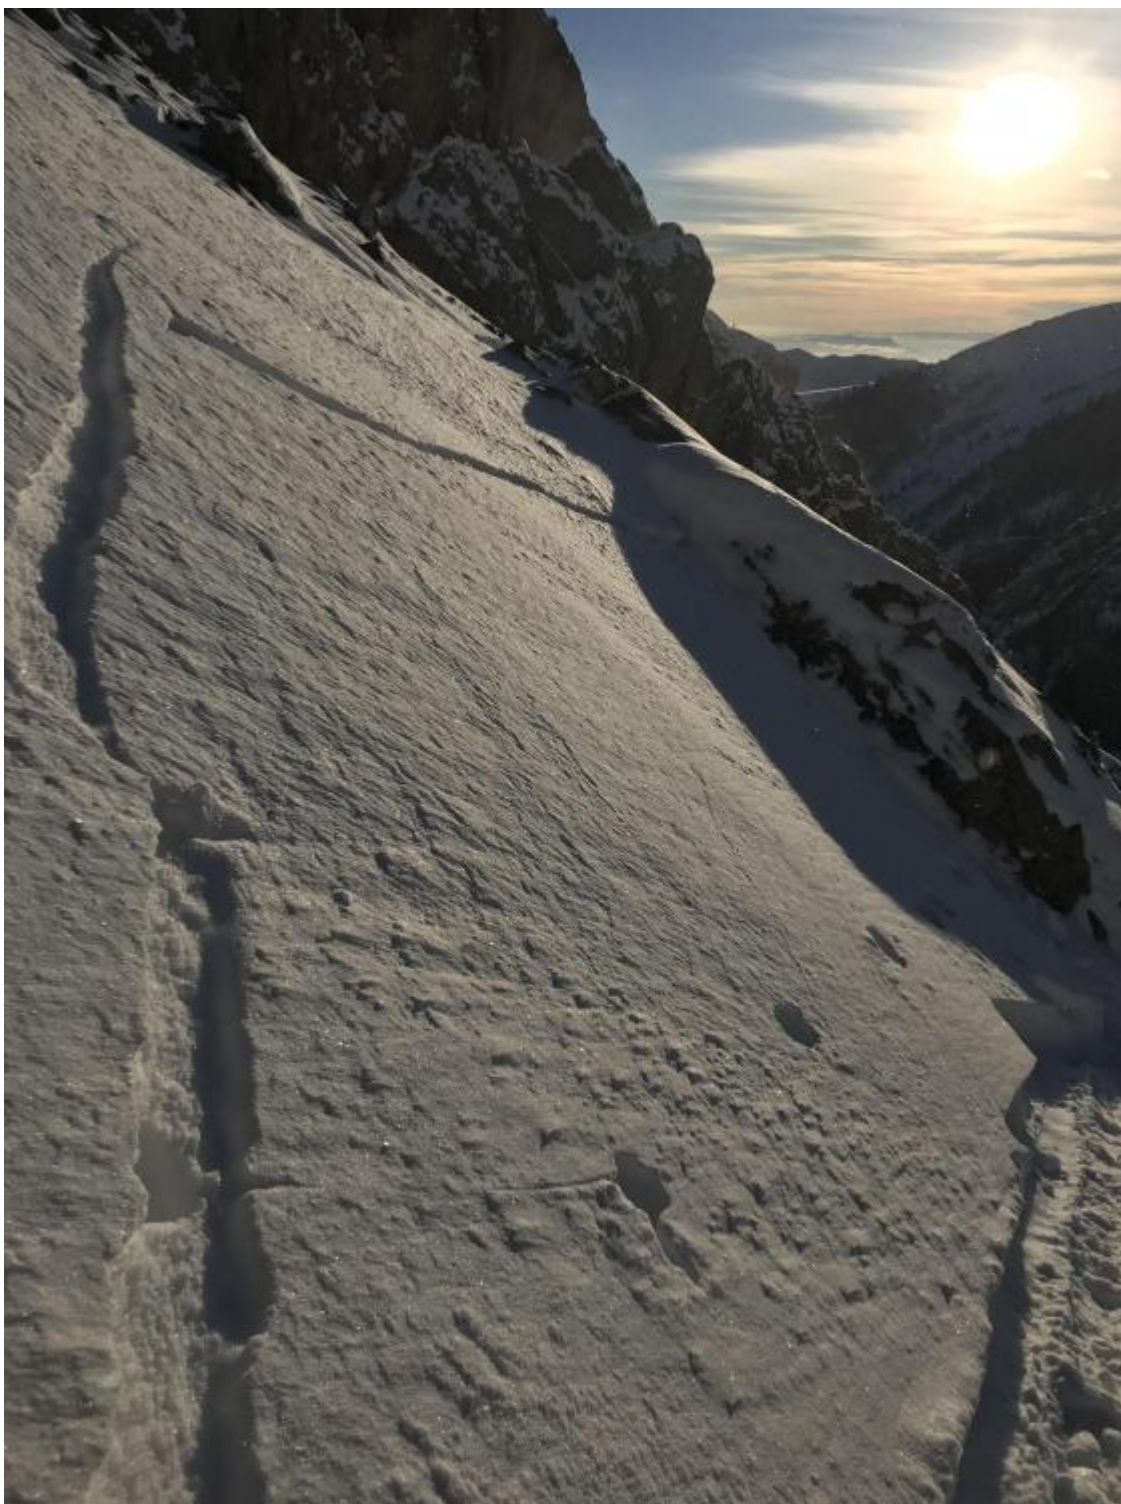

Cracking in Frazier Basin

While skinning up a south face in Frazier Basin today, skiers got 2-3" wind slabs to release. Photo: Max Cohen

Advisory Region

Bridger Range

Longitude

-110.98W

Latitude

45.92N

Avalanche Details: [Avalanches and cracking in Frazier Basin](#)

Bridger Range, 2020-10-23