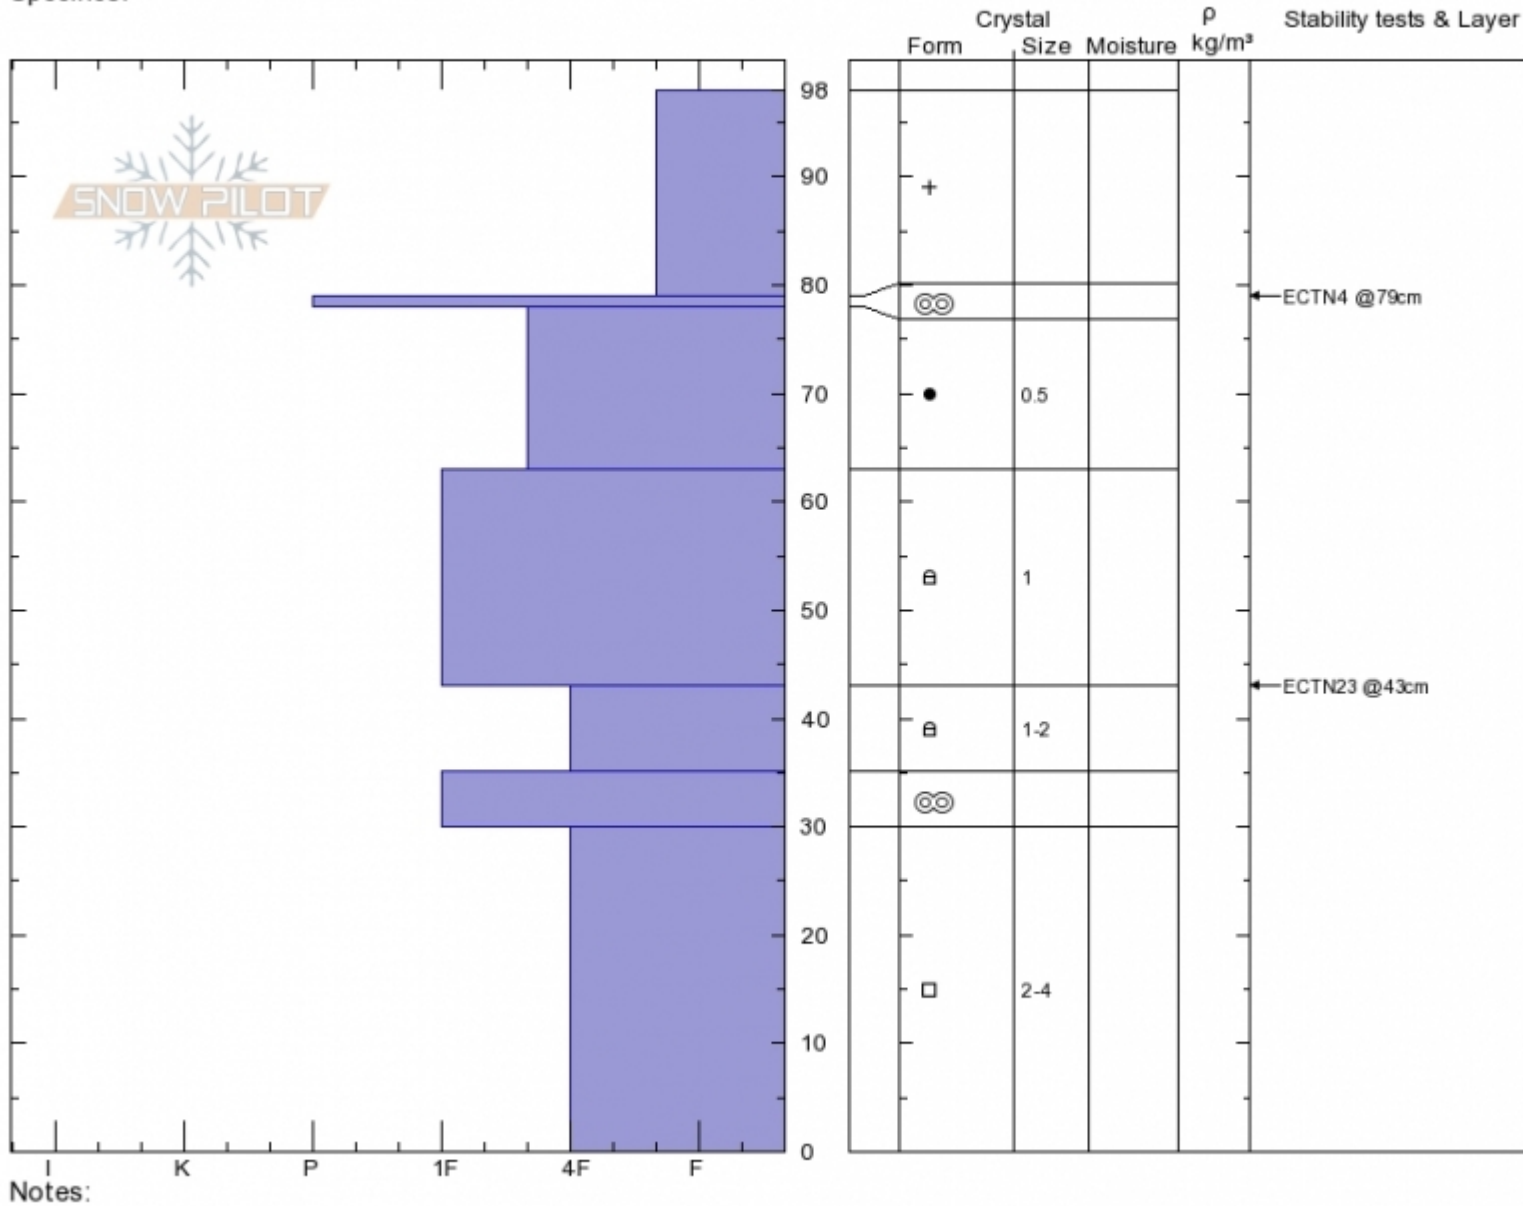

**E Face of Texas Meadow Spencer Jonas**

**Bridger Range** 01/27/2020 - 1:30pm  
**MT** Co-ord: 45.83069N, -110.92756W  
 Elevation: 7850 ft Slope Angle: 33°  
 Aspect: 80° Wind Loading: no  
 Specifics:

Stability: HS:98  
 Air Temperature: PF:98  
 Sky Cover: SCT PS:30  
 Precipitation: NO  
 Wind: **W Light Breeze**

Layer Notes:

Advisory Region  
 Bridger Range  
 Longitude  
 -110.93W  
 Latitude  
 45.84N

**Forecast link:** [GNFAC Avalanche Forecast for Tue Jan 28, 2020](#)  
 Bridger Range, 2020-01-27