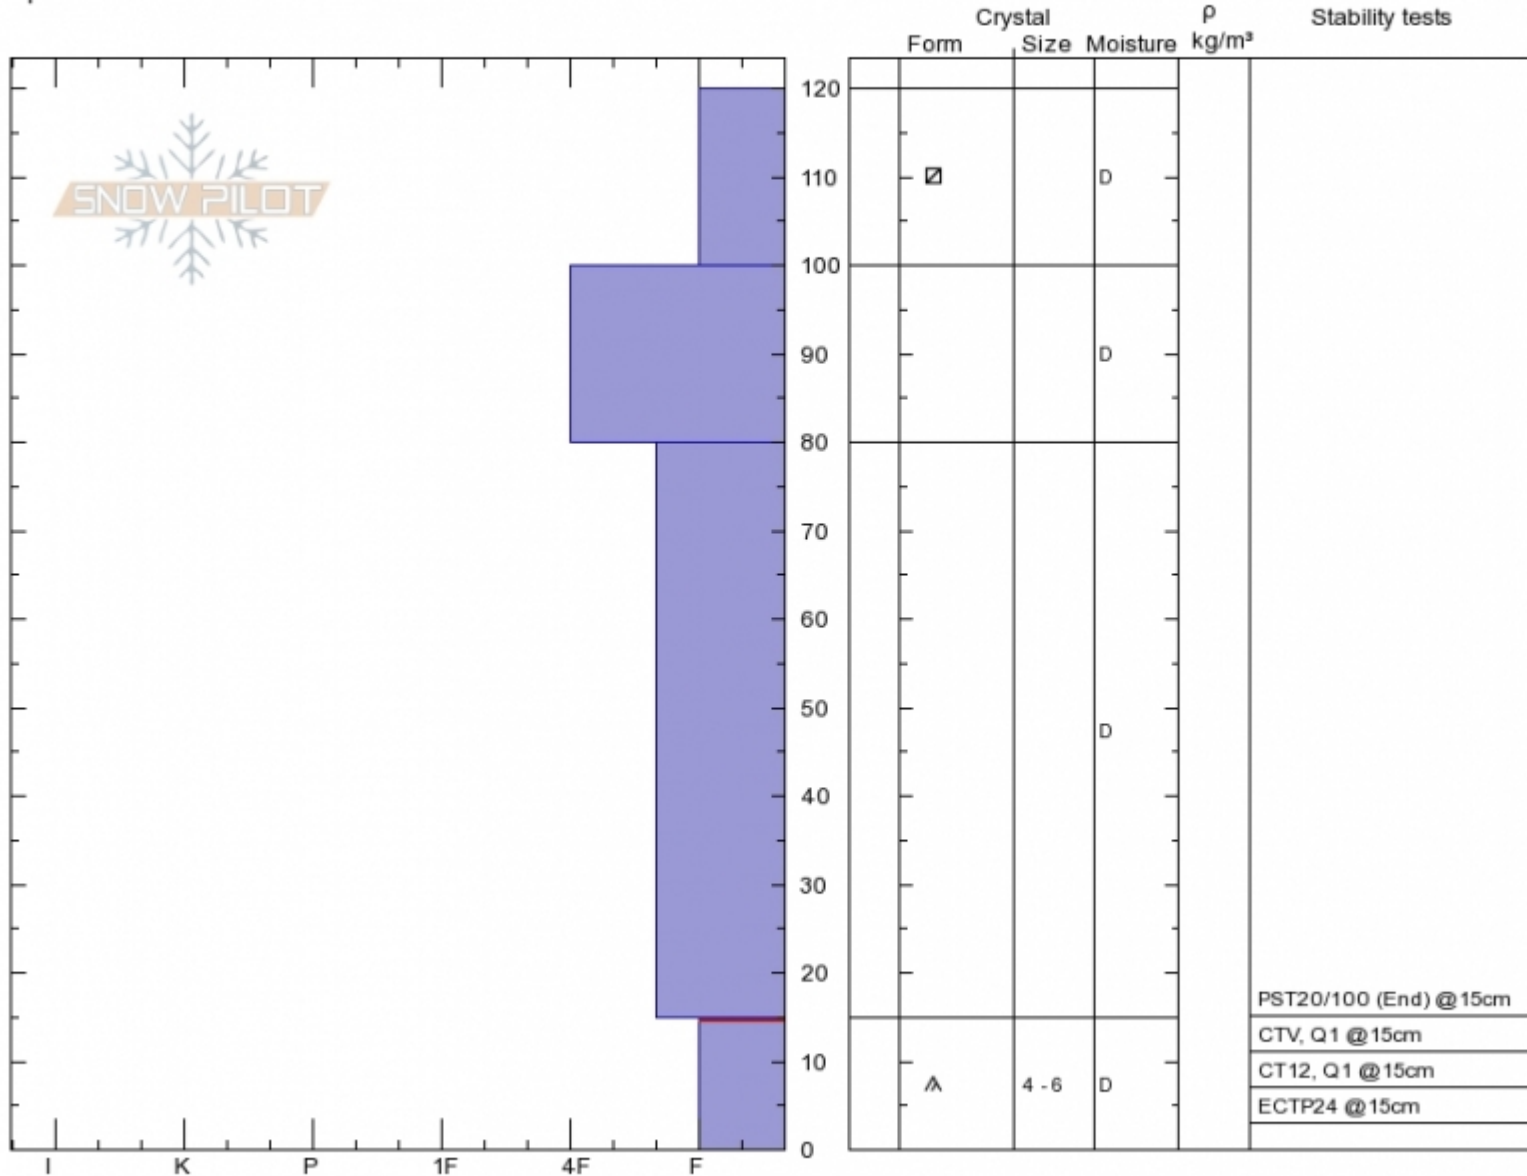

Lightning Creek  
 Madison Range-S  
 MT  
 Elevation: 9032 ft  
 Aspect: 100°  
 Specifics:

Doug Chabot  
 Tue Jan 24 12:45 2017  
 Co-ord: 44.97945N, -111.37273W  
 Slope Angle: 33°  
 Wind Loading: no

Stability: **Poor**  
 Air Temperature: -9°C  
 Sky Cover: **SCT**  
 Precipitation: **NO**  
 Wind: **Calm**

HS120  
 Stability Test Notes  
 15: no bueno

Layer No  
 0-15: Prob

Notes: Video of pit: <https://youtu.be/klRb0-6BL9g>

Photo of pit: <http://www.mtavalanche.com/images/17/digging-snowpit-s-madison-range>

Advisory Region  
 Southern Madison

**Forecast link:** [GNFAC Avalanche Advisory for Wed Jan 25, 2017](#) [GNFAC Avalanche Forecast for Thu Jan 26, 2017](#)