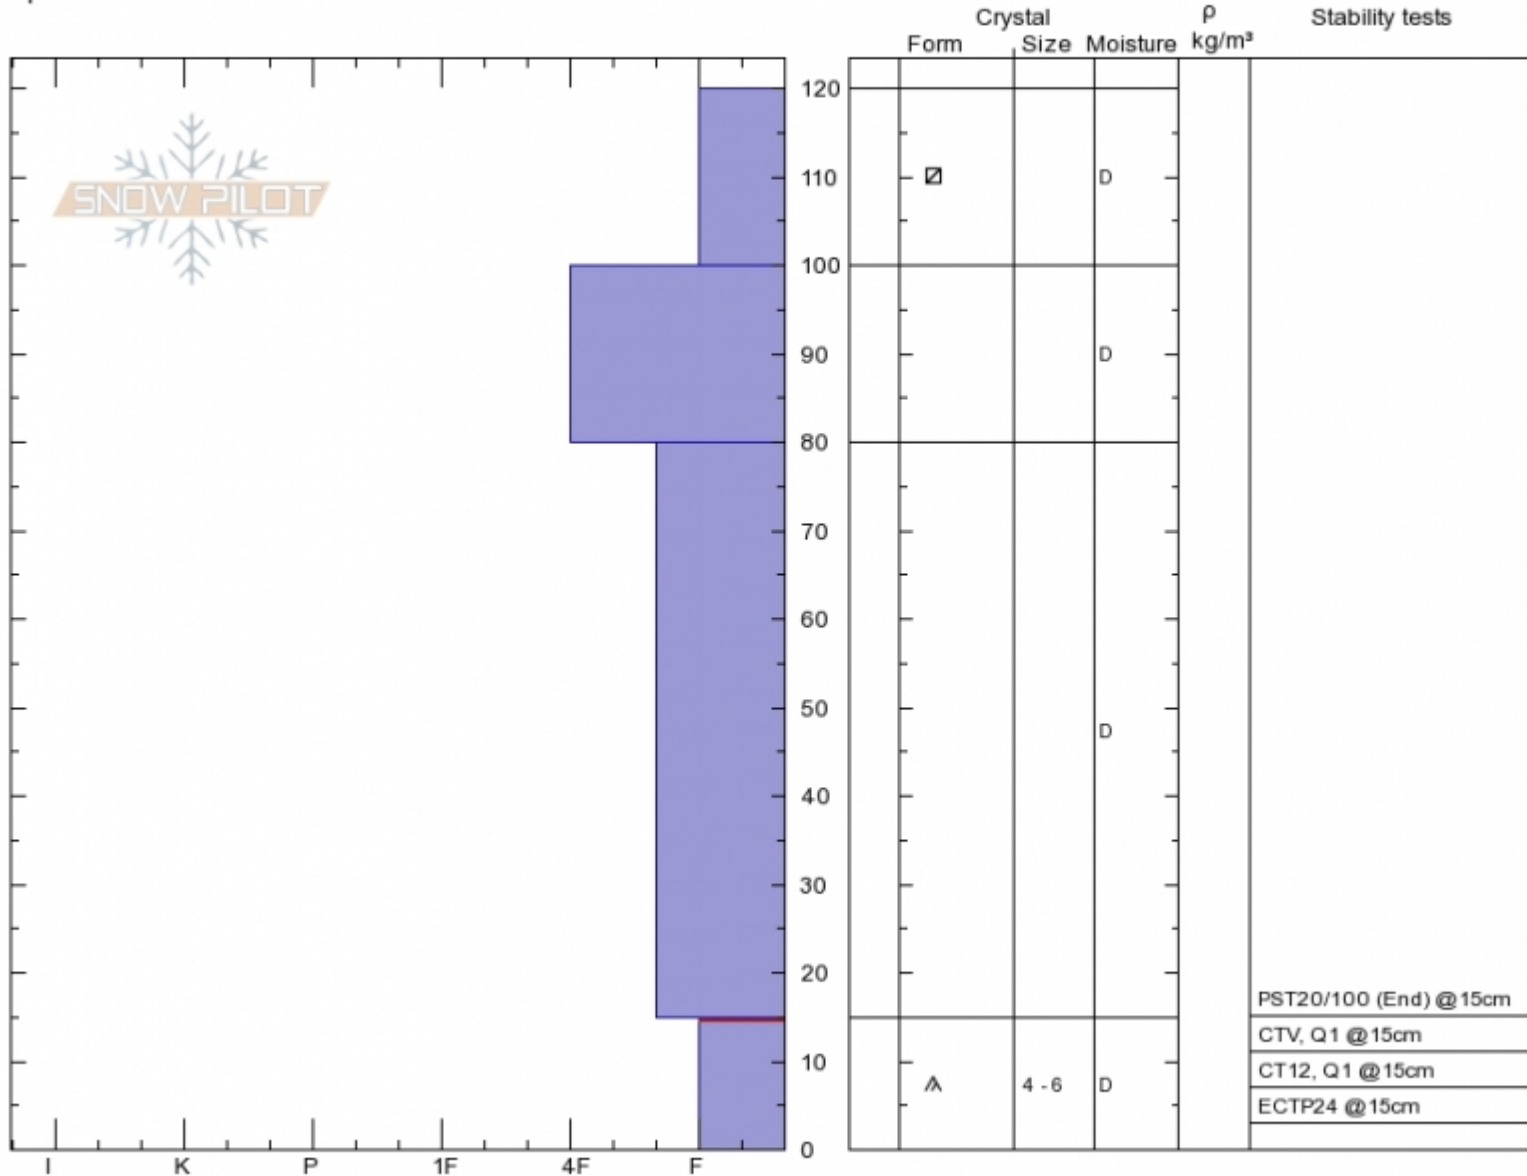

Lightning Creek  
 Madison Range-S  
 MT  
 Elevation: 9032 ft  
 Aspect: 100°  
 Specifics:

Doug Chabot  
 Tue Jan 24 12:45 2017  
 Co-ord: 44.97945N, -111.37273W  
 Slope Angle: 33°  
 Wind Loading: no

Stability: **Poor**  
 Air Temperature: -9°C  
 Sky Cover: **SCT**  
 Precipitation: **NO**  
 Wind: **Calm**

HS120  
 Stability Test Notes  
 15: no bueno

Layer No  
 0-15: Prob

PST20/100 (End) @ 15cm  
 CTV, Q1 @ 15cm  
 CT12, Q1 @ 15cm  
 ECTP24 @ 15cm