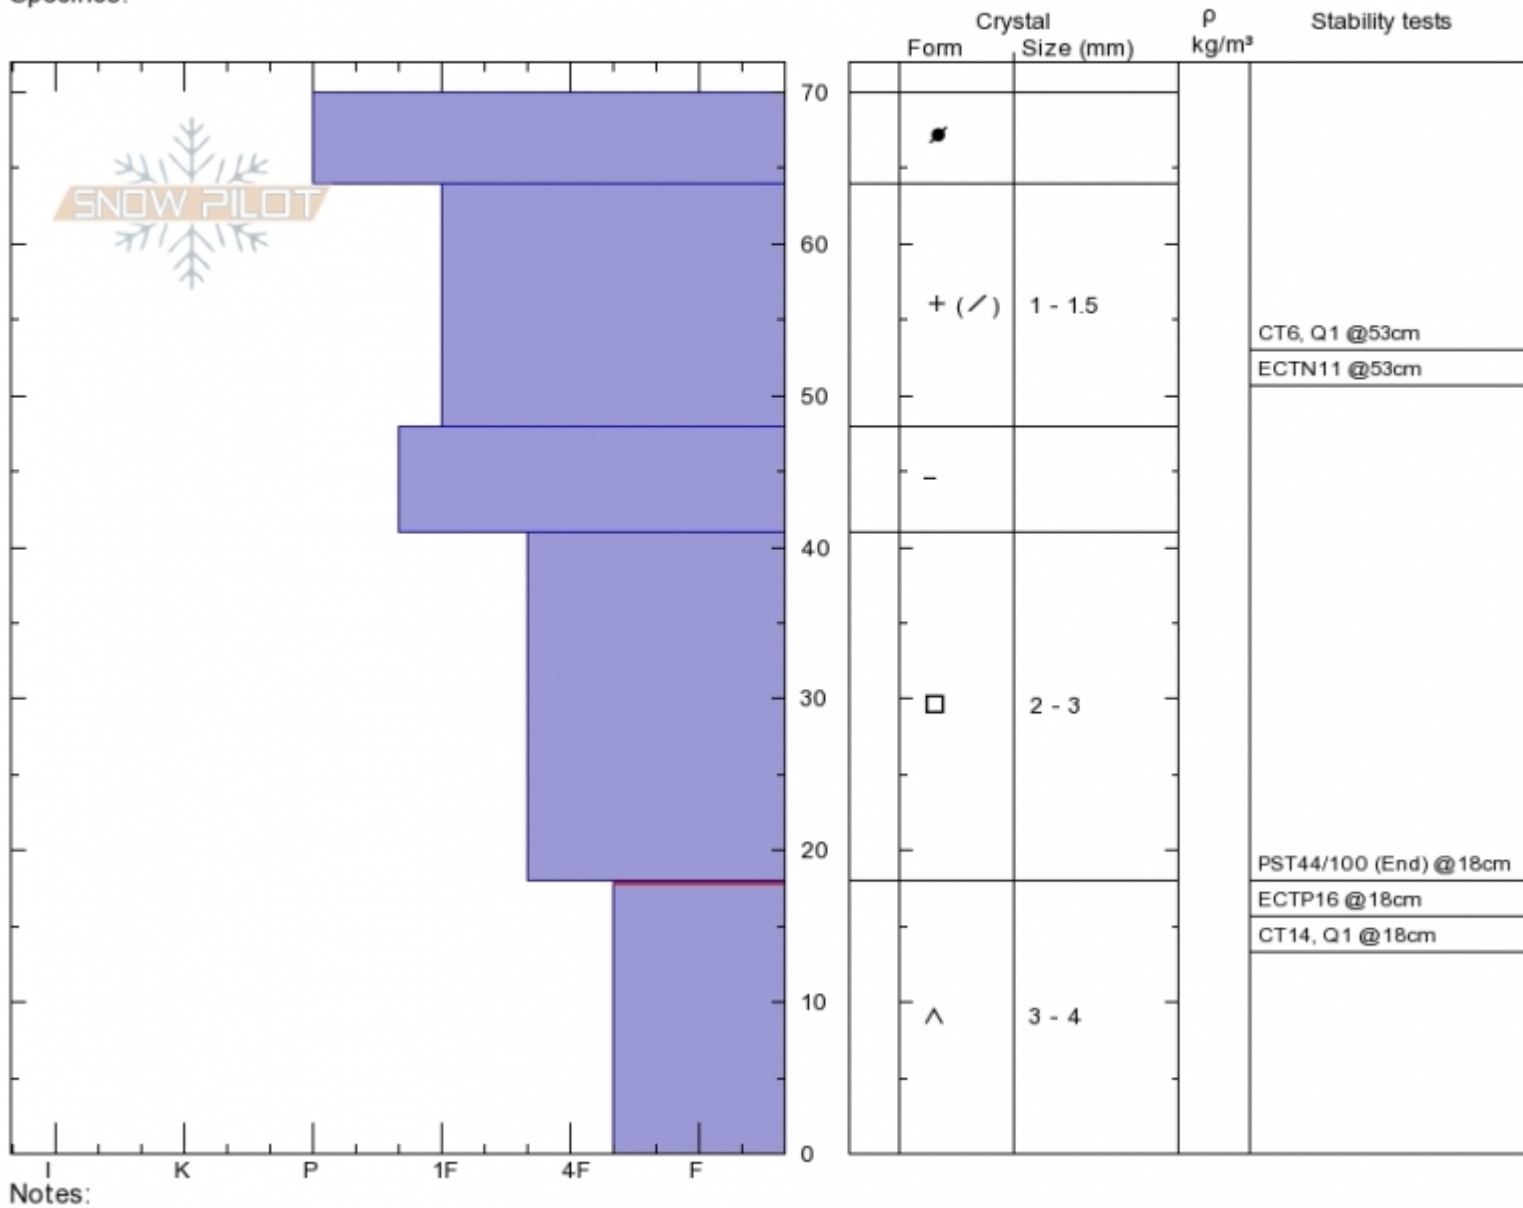

Football Field  
 Bridger Range  
 MT  
 Elevation: 8600 ft  
 Aspect: 99°  
 Specifics:

Chris Bilbrey  
 Tue Dec 20 12:30 2016 (MST)  
 Co-ord: 45.79817N, -110.93413W  
 Slope Angle: 33°  
 Wind Loading: yes

Stability: Fair  
 Air Temperature: -4°C  
 Sky Cover: 4/8 to 8/8 covered  
 Precipitation: None  
 Wind: NW Moderate

HS70  
 Stability Test Notes  
 Layer No  
 0-18: Prot

Advisory Region  
 Bridger Range