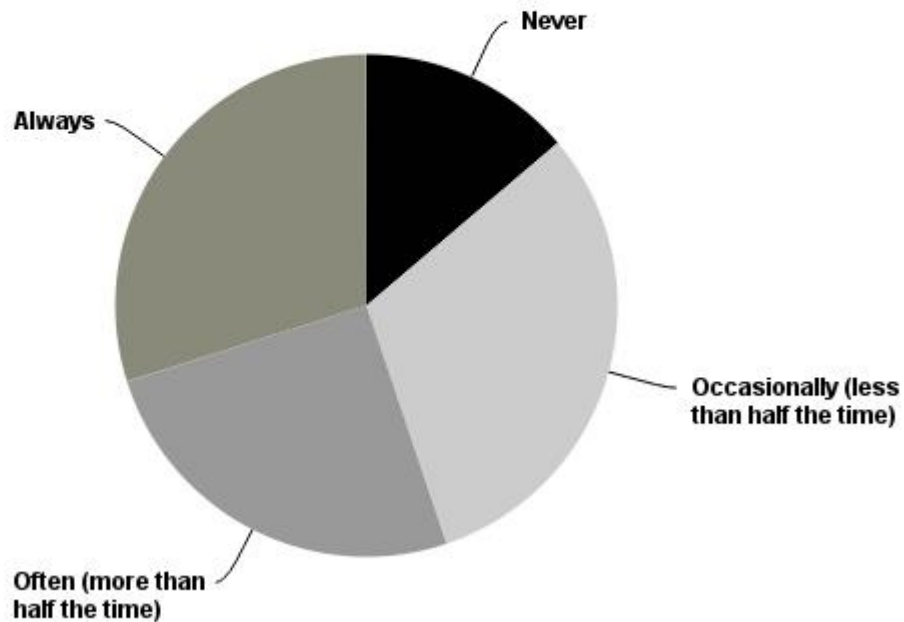

Q4 How often do you dig a snowpit when you ski/ride in the backcountry (or sidecountry)?

Answered: 87 Skipped: 0

Students who had taken the class within the last two years and had at least one season of travelling in the backcountry reported how often they dig snowpits: Never (14%), Occasionally (31%), Often (25%), and Always (30%).