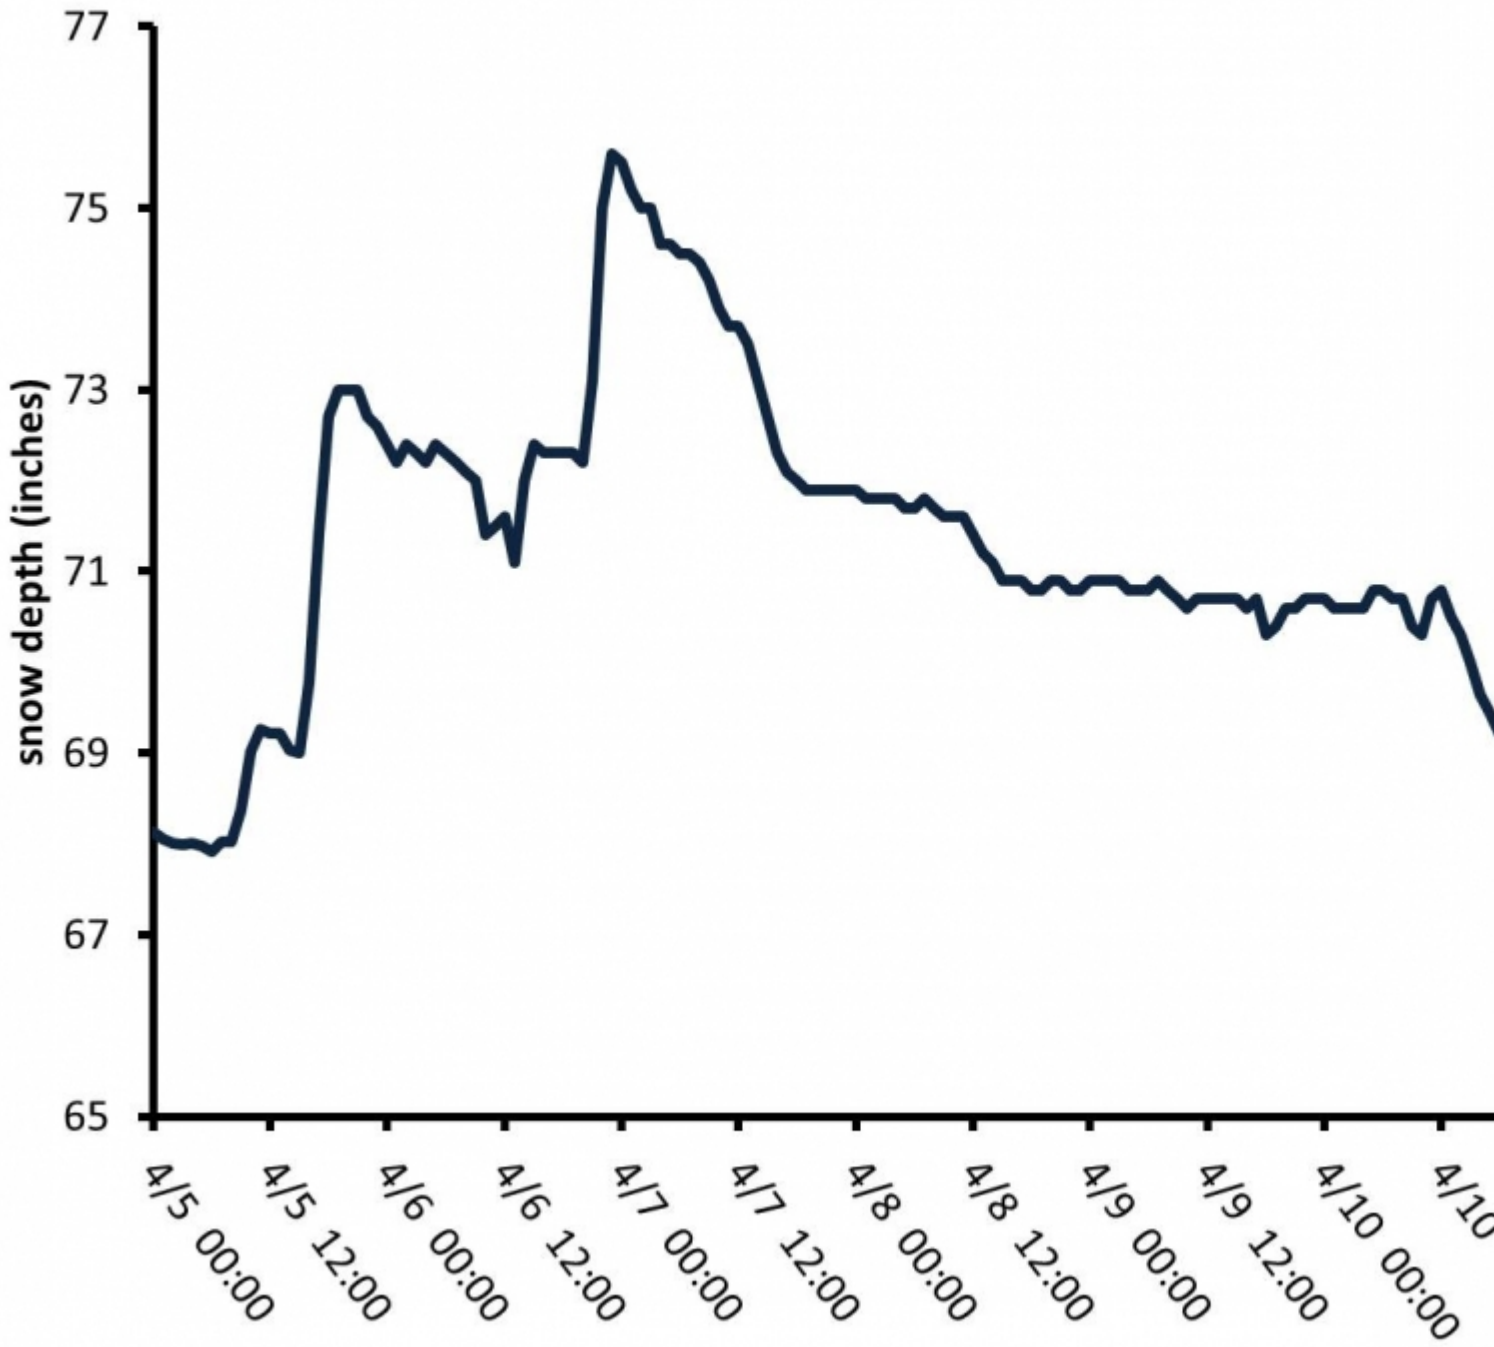

Total Snow Depth at Yellowstone Club Timberline Sta

Total snow depth from the Timberline Station at the Yellowstone Club at 9400 feet. Changes in snow depth indicate snowfall amounts.

Advisory Region
Northern Madison
Longitude
-111.45W
Latitude

45.23N

Northern Madison, 2015-04-14