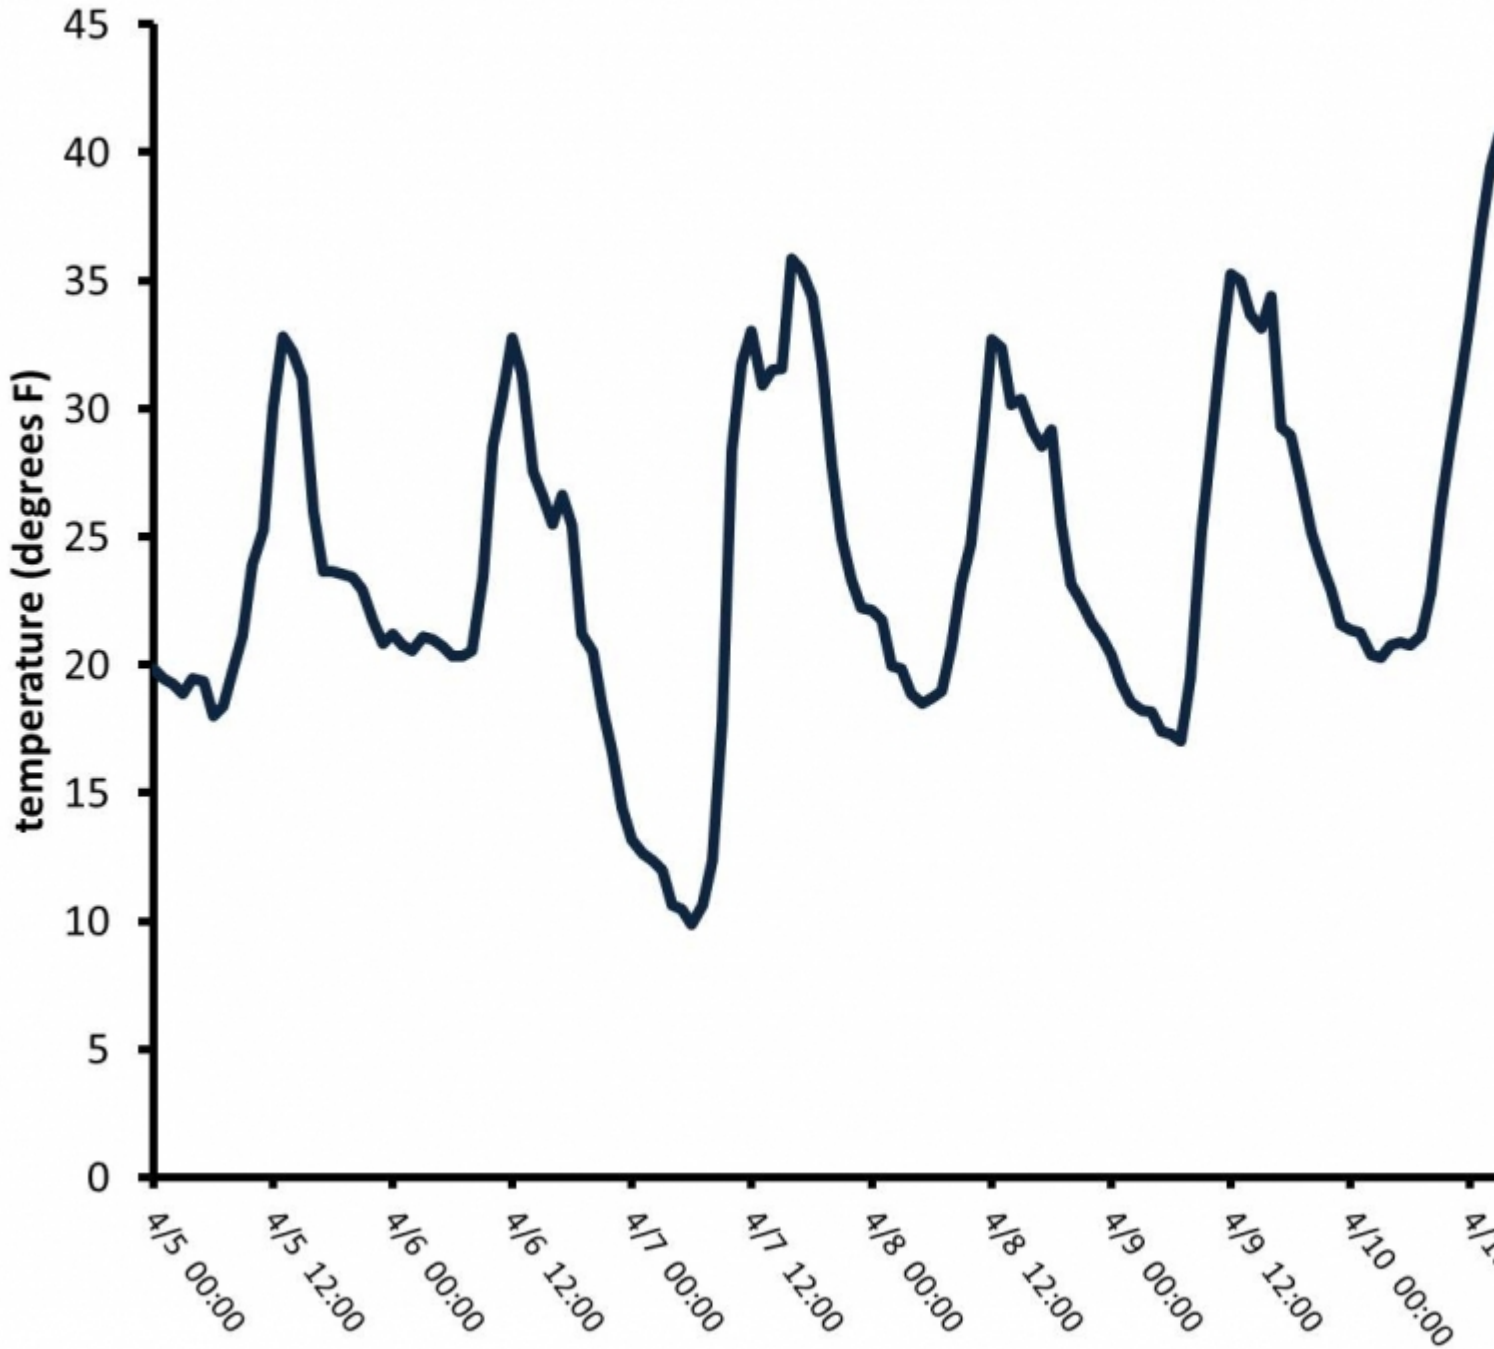

Air Temperature at Yellowstone Club Timberline Station

Air temperature from the Timberline Station at the Yellowstone Club at 9400 feet.

Advisory Region
Northern Madison
Longitude
-111.45W
Latitude
45.23N