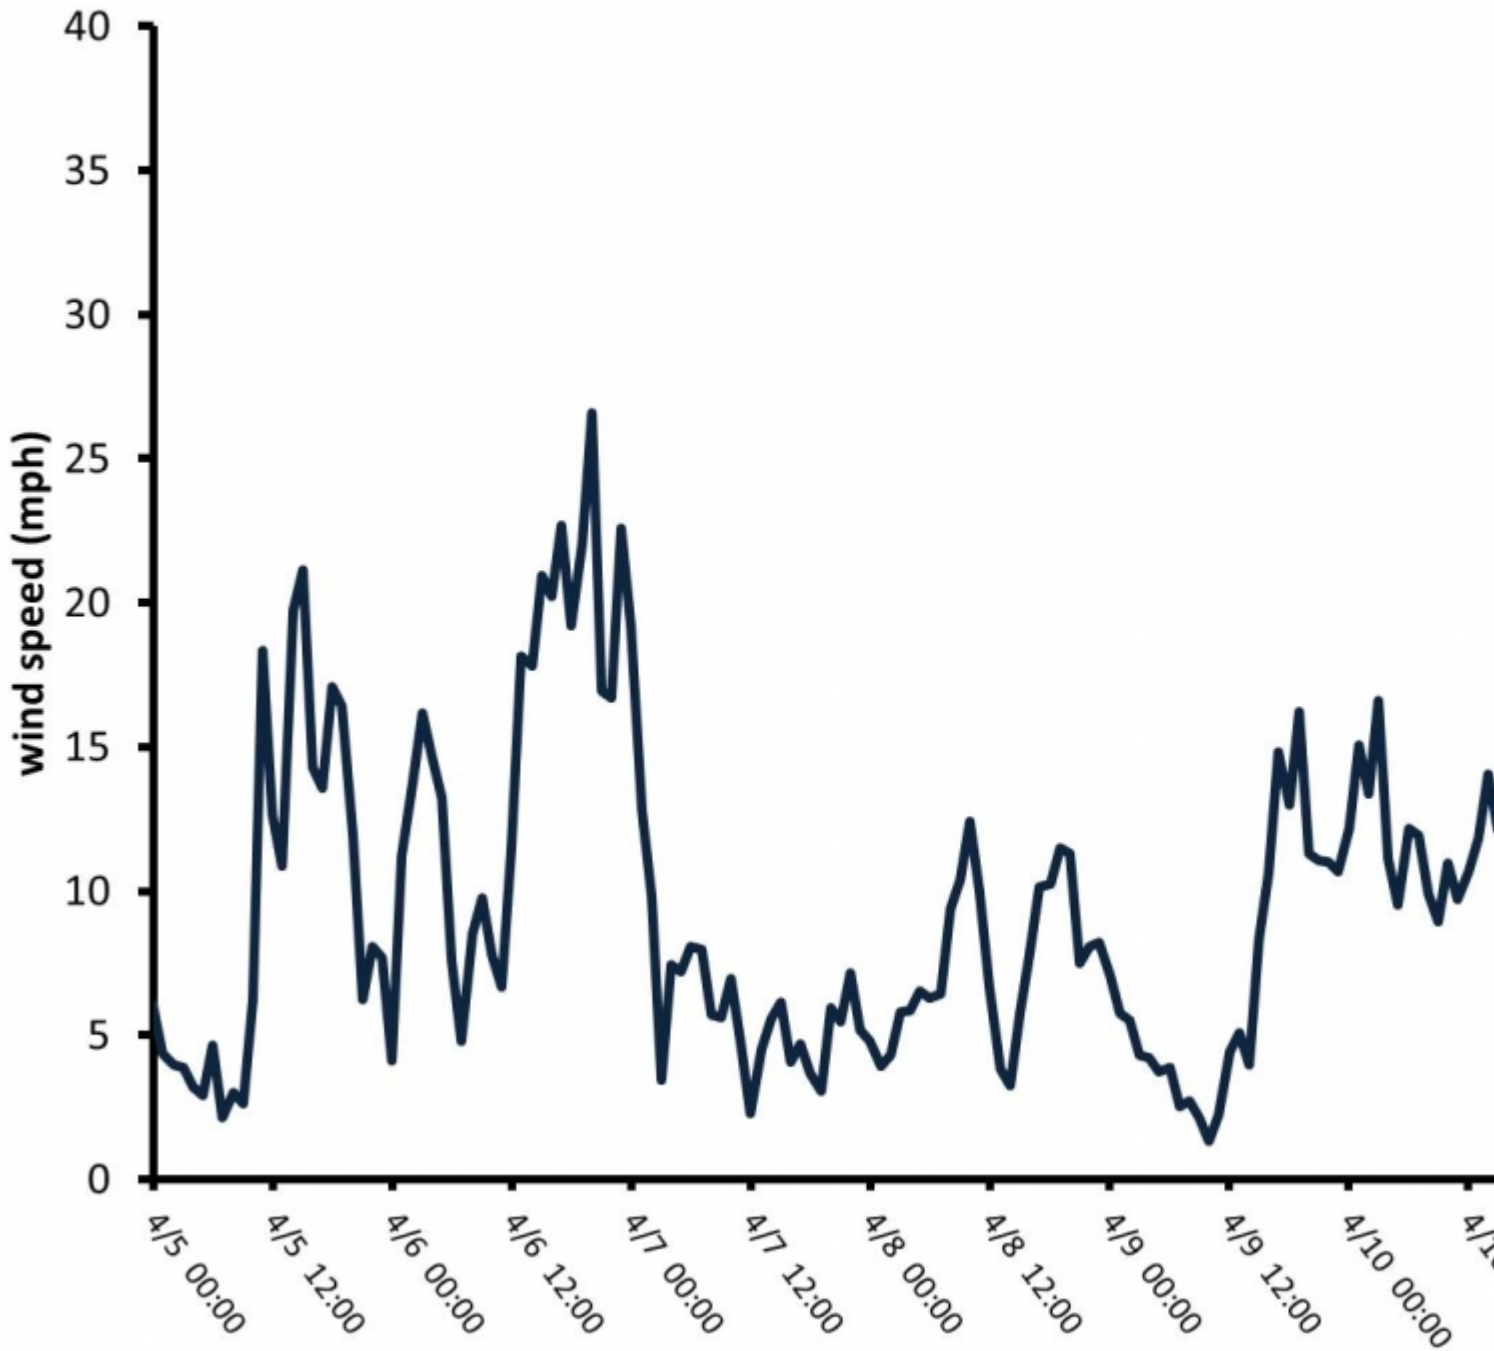

# Average Wind Speed at Yellowstone Club Timberline Sta

Average winds from the Timberline station at the Yellowstone Club at 9800 feet.

Advisory Region  
Northern Madison  
Longitude  
-111.45W  
Latitude

45.23N

Northern Madison, 2015-04-14