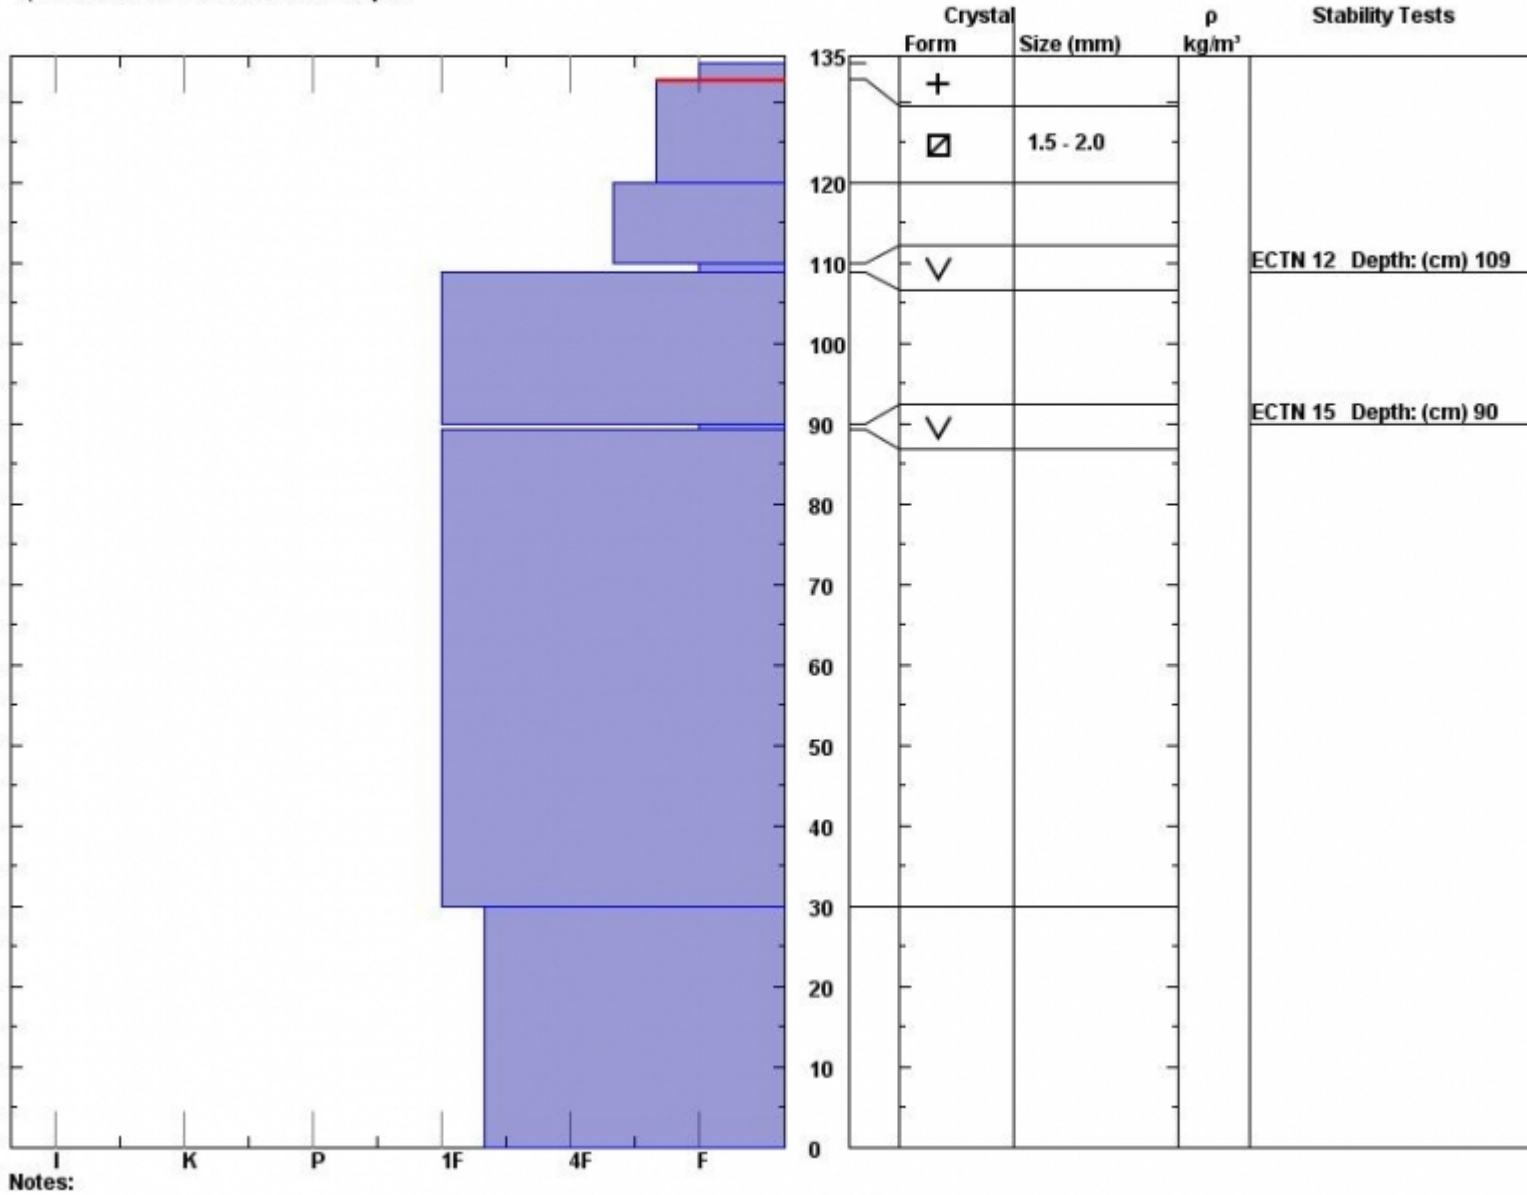

Snow Pit Profile  
**Ski Hill**  
**Lionhead, MT**  
 Elevation (ft) **8560**  
 Aspect: **35**  
 Specifics: **Snowmobile tracks on slope.**

Observer: **Nina Hance**  
**Tue Mar 03 10:35:00 MST 2015**  
 Co-ord: **N W**  
 Slope: **29**  
 Wind loading: **no**

Stability on similar slopes: **Good**  
 Air Temperature: **C**  
 Sky Cover: **Clear**  
 Precipitation: **None**  
 Wind: **Calm**

**HS135**  
 Stability Test Notes: **120-133: F**  
 Layer note:

Advisory Region  
 Lionhead Range  
 Lionhead Range, 2015-03-03