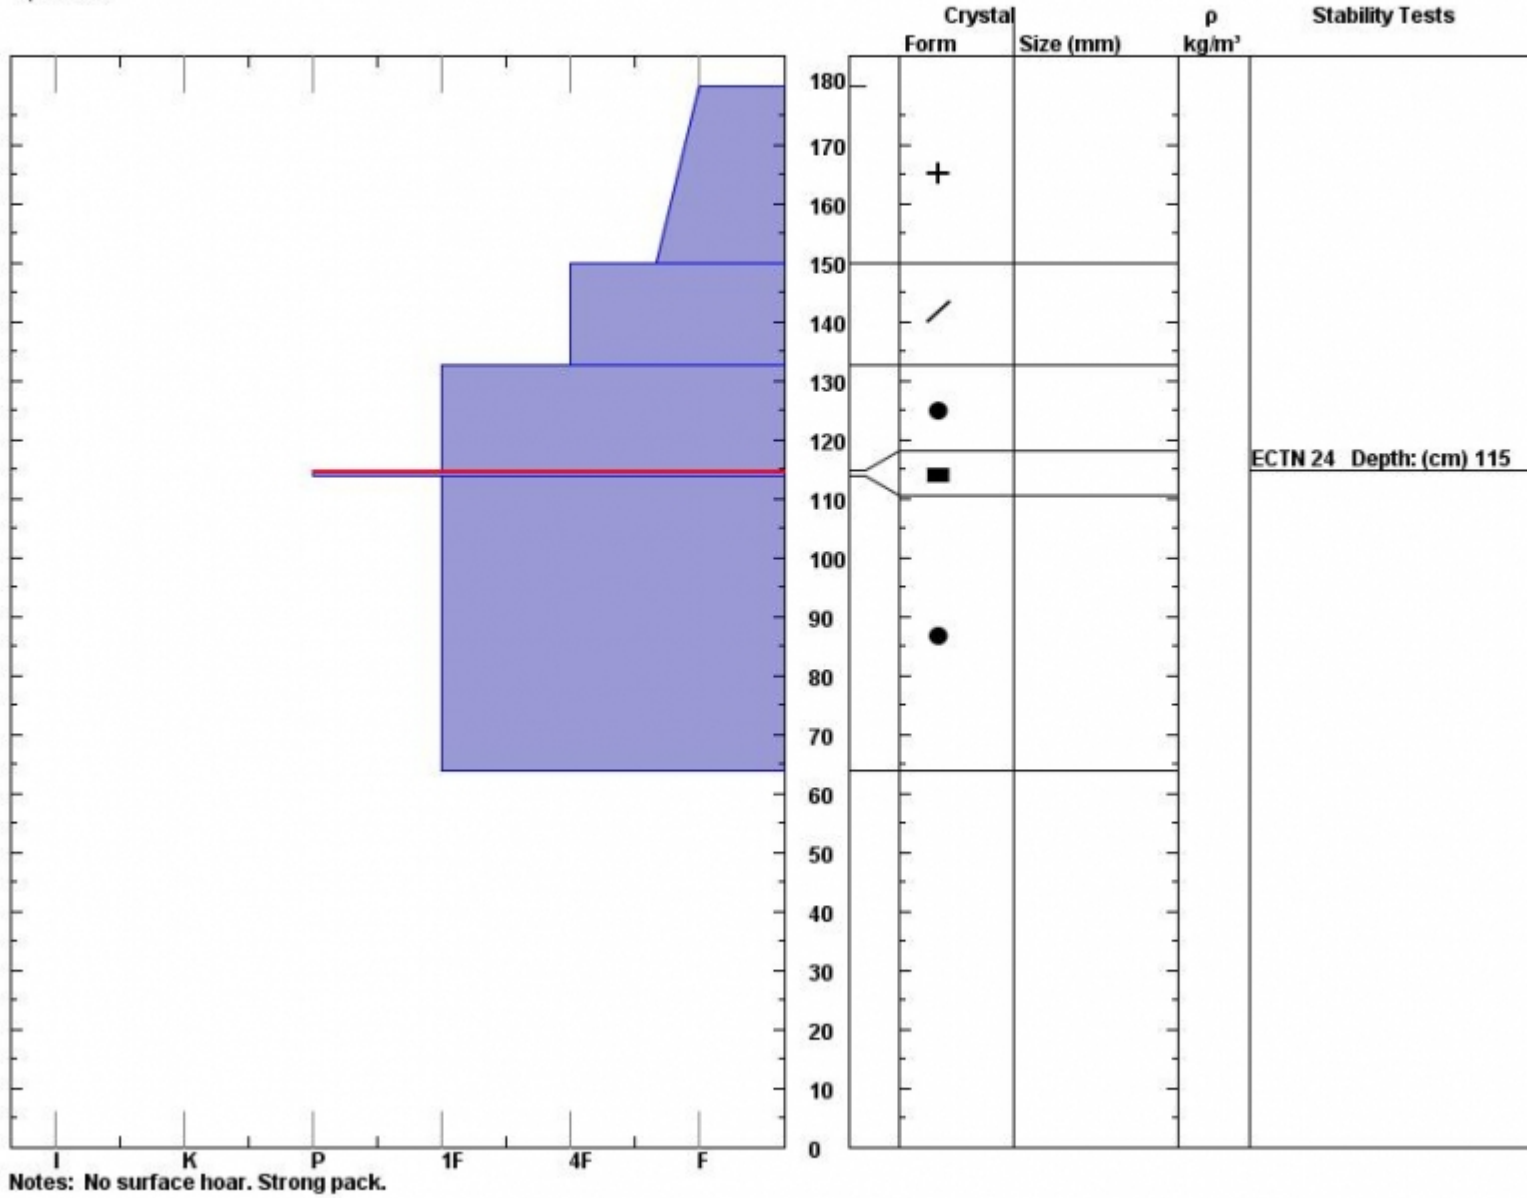

Snow Pit Profile  
**Mt Wolverine**  
**Cooke City, MT**  
 Elevation (ft) **9436**  
 Aspect: **90**  
 Specifics:

Observer: **Eric Knoff**  
**Thu Feb 05 00:32:00 MST 2015**  
 Co-ord: **45.0560 N 110.0199 W**  
 Slope: **30**  
 Wind loading: **no**

Stability on similar slopes: **Good**  
 Air Temperature: **C**  
 Sky Cover: **sky 3/8 to 4/8 covered**  
 Precipitation: **None**  
 Wind: **SW Strong**

Stability Test Notes:  
 Layer note:  
**114-115: F**