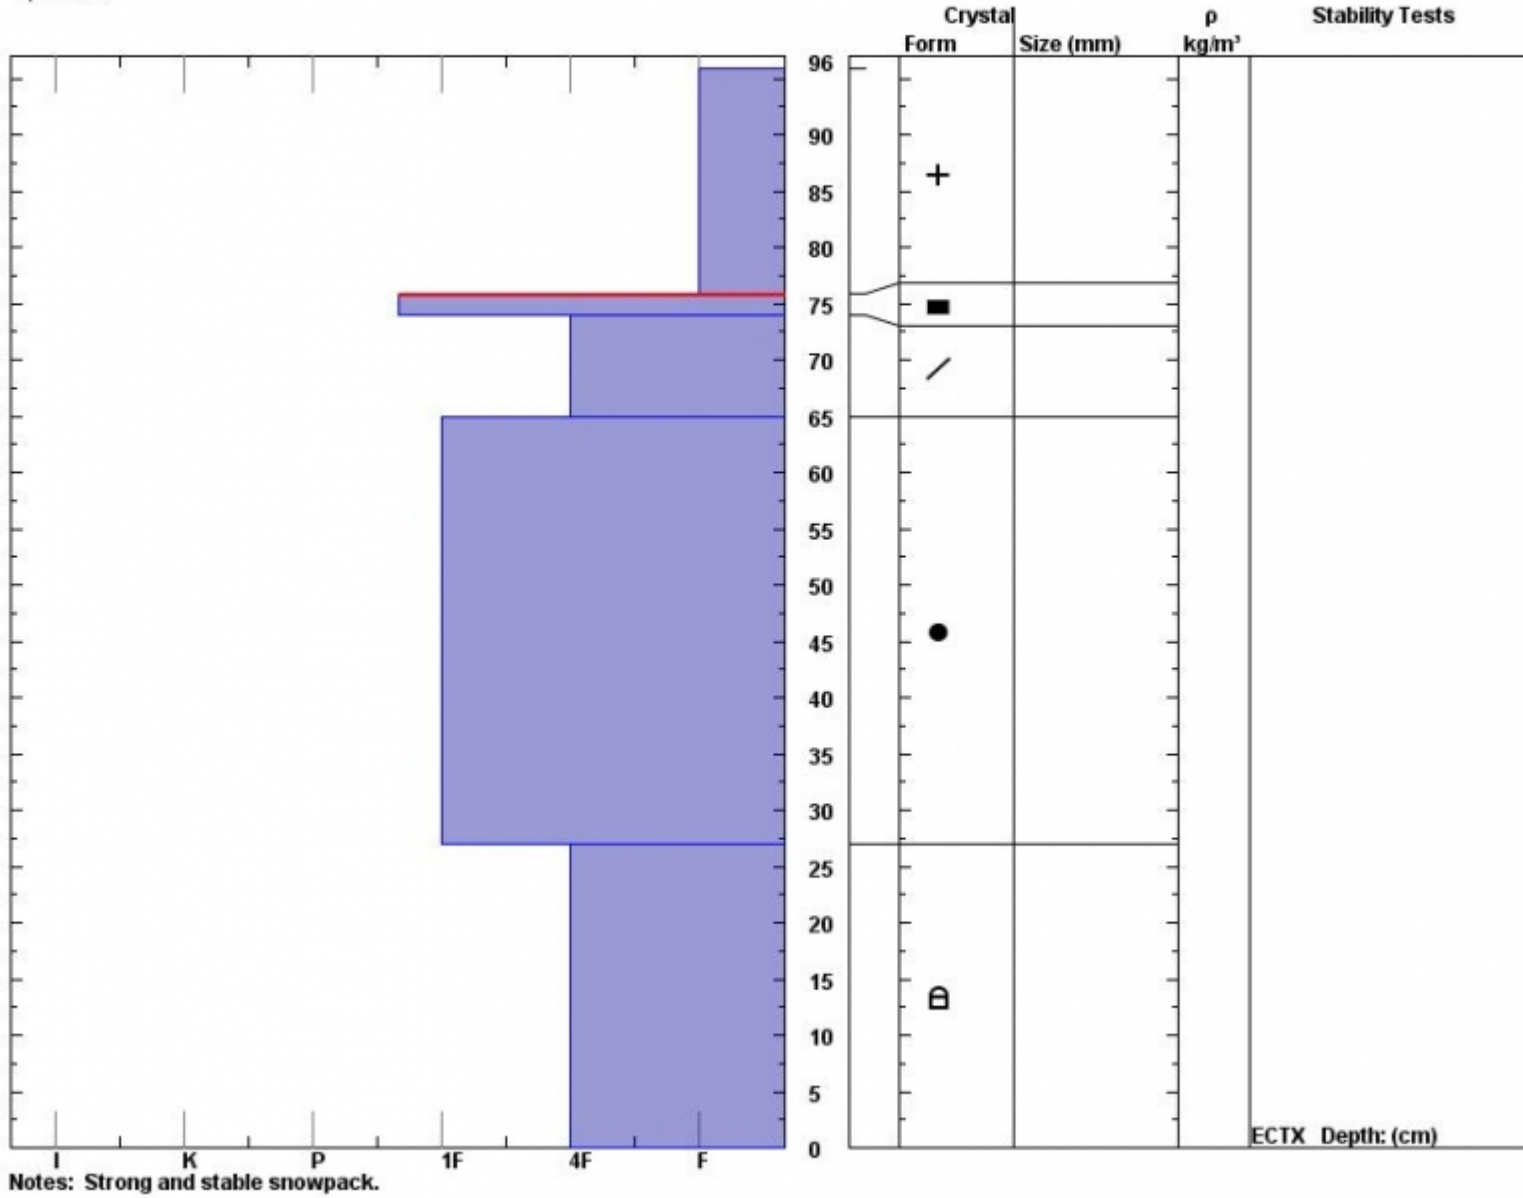

Snow Pit Profile
Hebgen Lake
Southern Madison, MT
 Elevation (ft) **8900**
 Aspect:
 Specifics:

Observer: **Eric Knoff**
Fri Jan 23 11:24:00 MST 2015
 Co-ord: **44.8393 N 111.3424 W**
 Slope: **24**
 Wind loading: **no**

Stability on similar slopes: **Very Good**
 Air Temperature: **C**
 Sky Cover: **Clear**
 Precipitation: **None**
 Wind: **Calm**

HS96
 Stability Test Notes:
 Layer note
74-76: Pro

Advisory Region
 Southern Madison
 Southern Madison, 2015-01-26