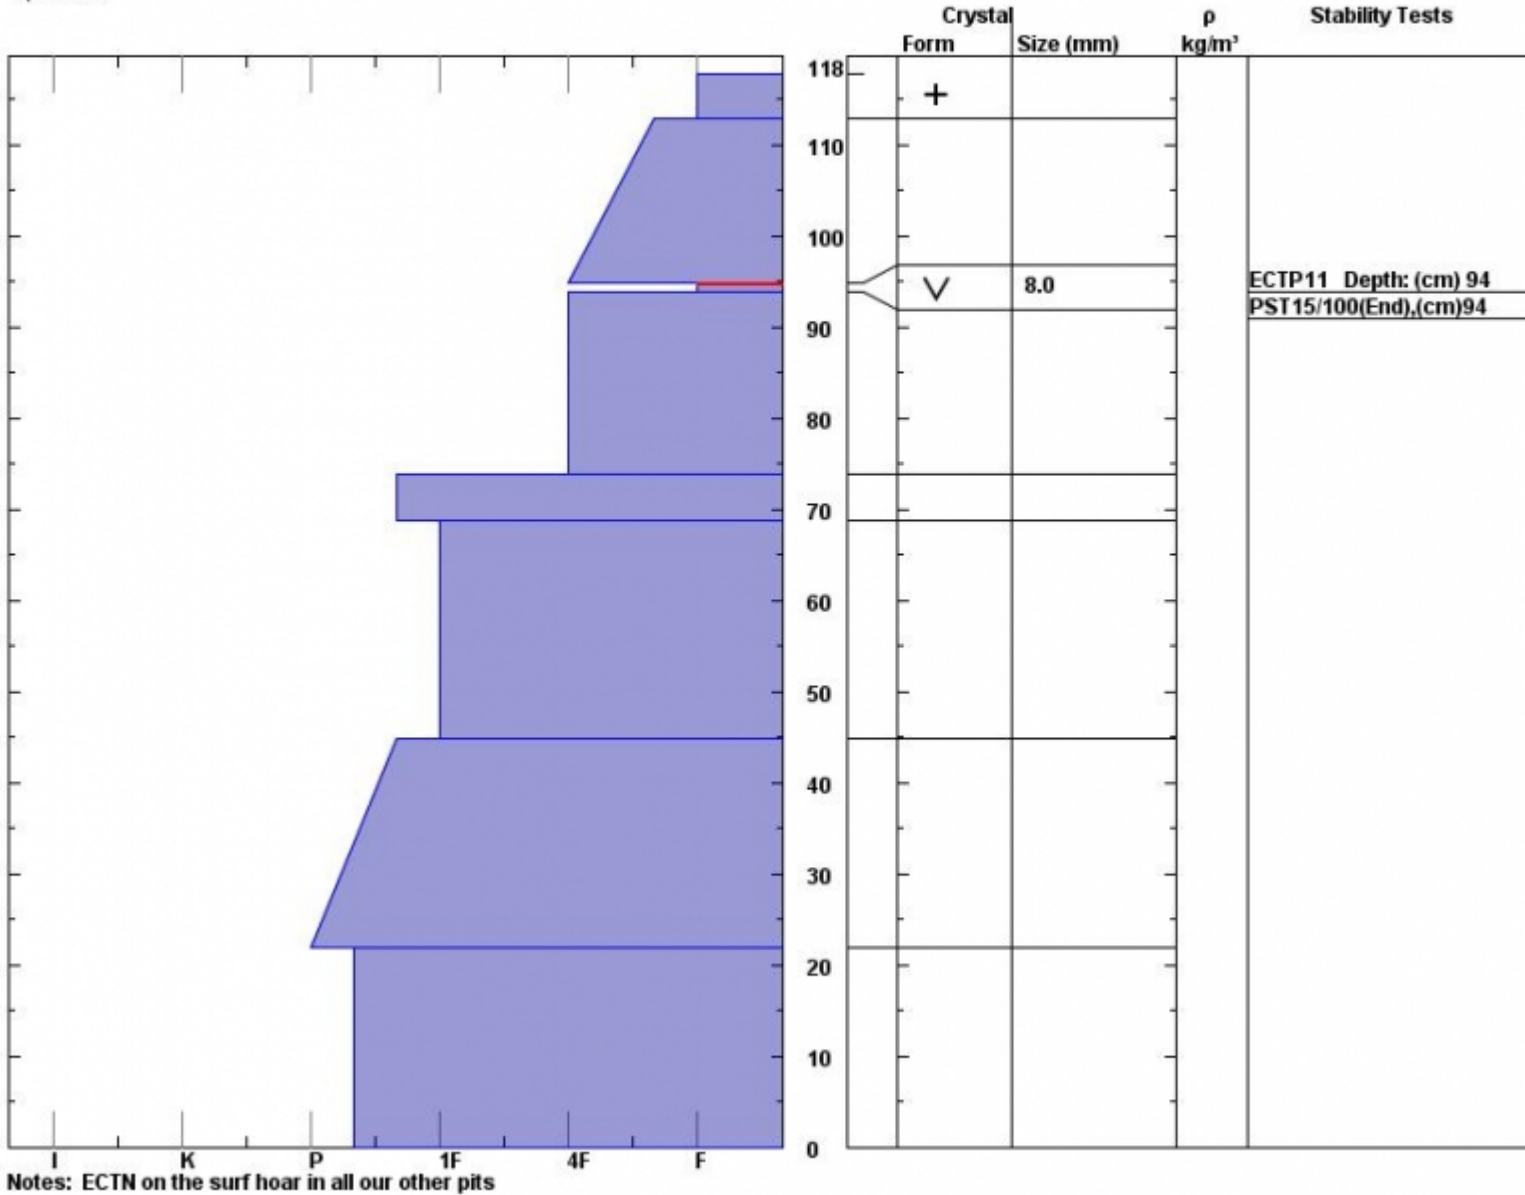

Snow Pit Profile
Marge
Henry Lake, MT
 Elevation (ft) **9075**
 Aspect: **60**
 Specifics:

Observer: **Mark Staples**
Wed Jan 21 11:00:00 MST 2015
 Co-ord: **44.7166 N 111.3189 W**
 Slope: **30**
 Wind loading:

Stability on similar slopes: **Good**
 Air Temperature: **C**
 Sky Cover:
 Precipitation:
 Wind:

Stability Test Notes:
94: CPST 20/100 end

Layer note
94-95: Pro

Advisory Region
 Lionhead Range
 Lionhead Range, 2015-01-22