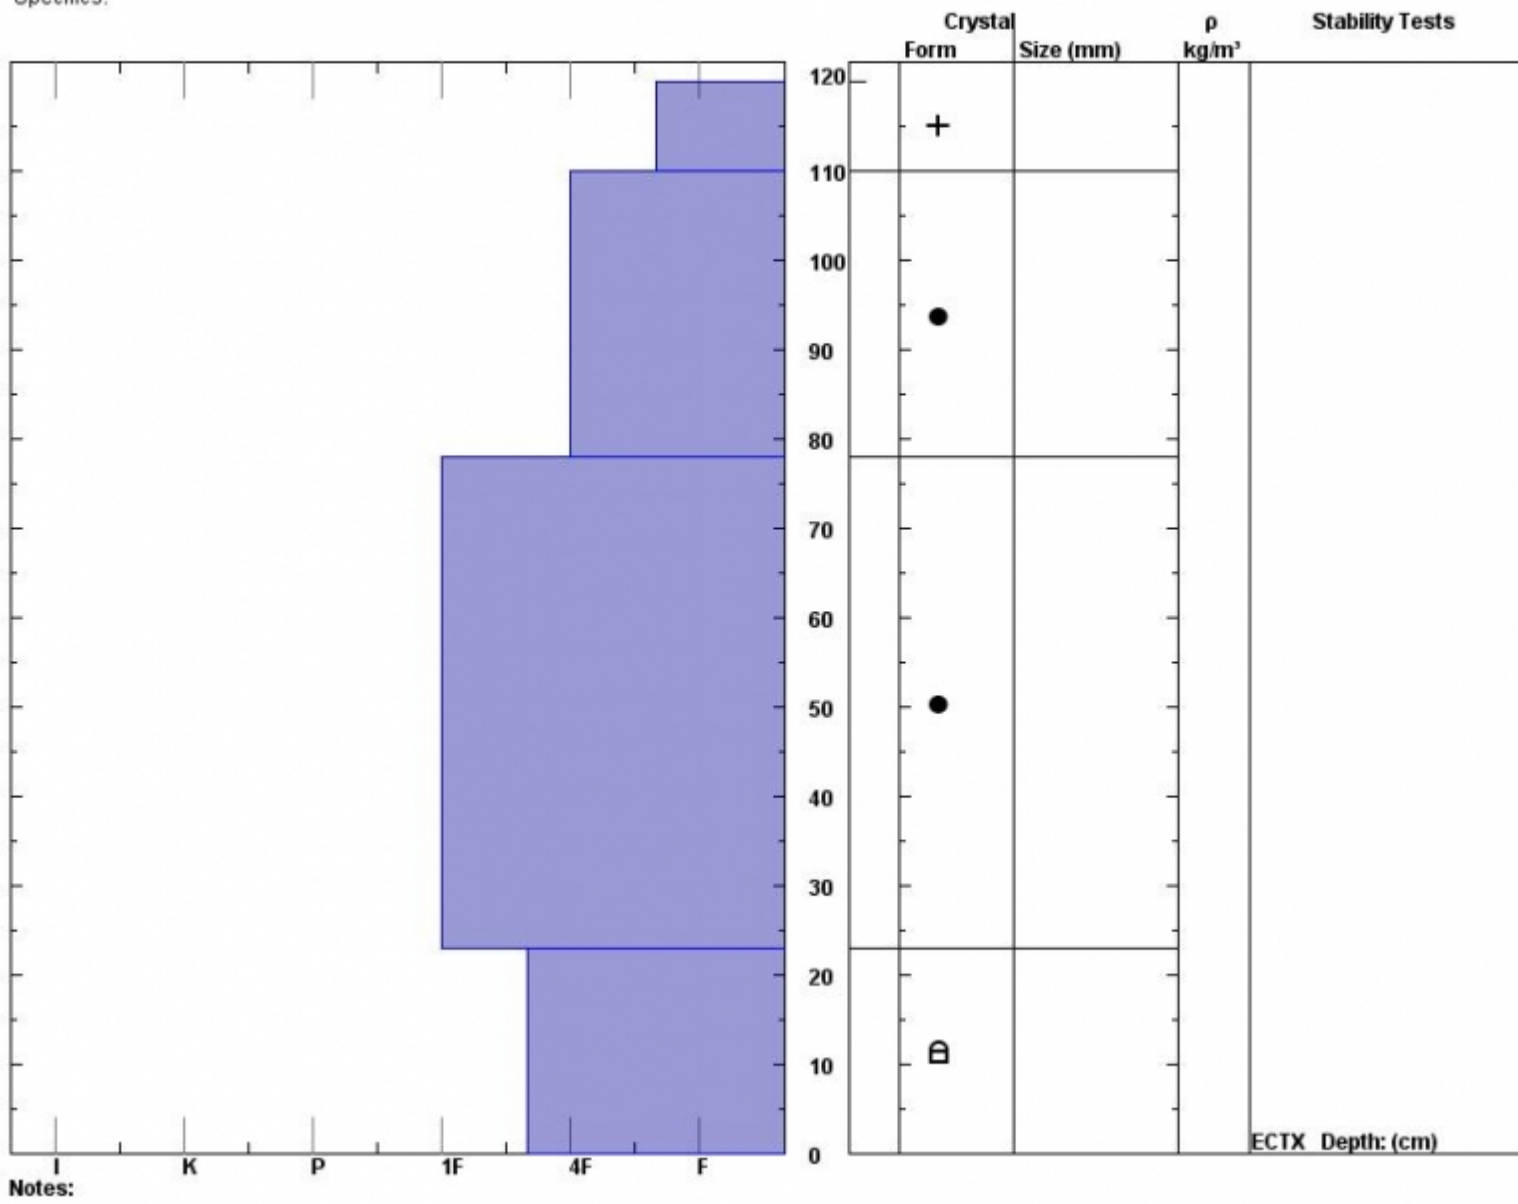

Snow Pit Profile
Middle Basin
Northern Madison, MT
 Elevation (ft) **9115**
 Aspect: **40**
 Specifics:

Observer: **Eric Knoff**
Sun Jan 18 11:09:00 MST 2015
 Co-ord: **45.33018 N 111.38082 W**
 Slope: **35**
 Wind loading: **no**

Stability on similar slopes: **Good**
 Air Temperature: **C**
 Sky Cover: **sky 3/8 to 4/8 covered**
 Precipitation: **None**
 Wind: **SW Moderate**

Stability Test Notes: Layer note

Advisory Region
 Northern Madison
 Northern Madison, 2015-01-19