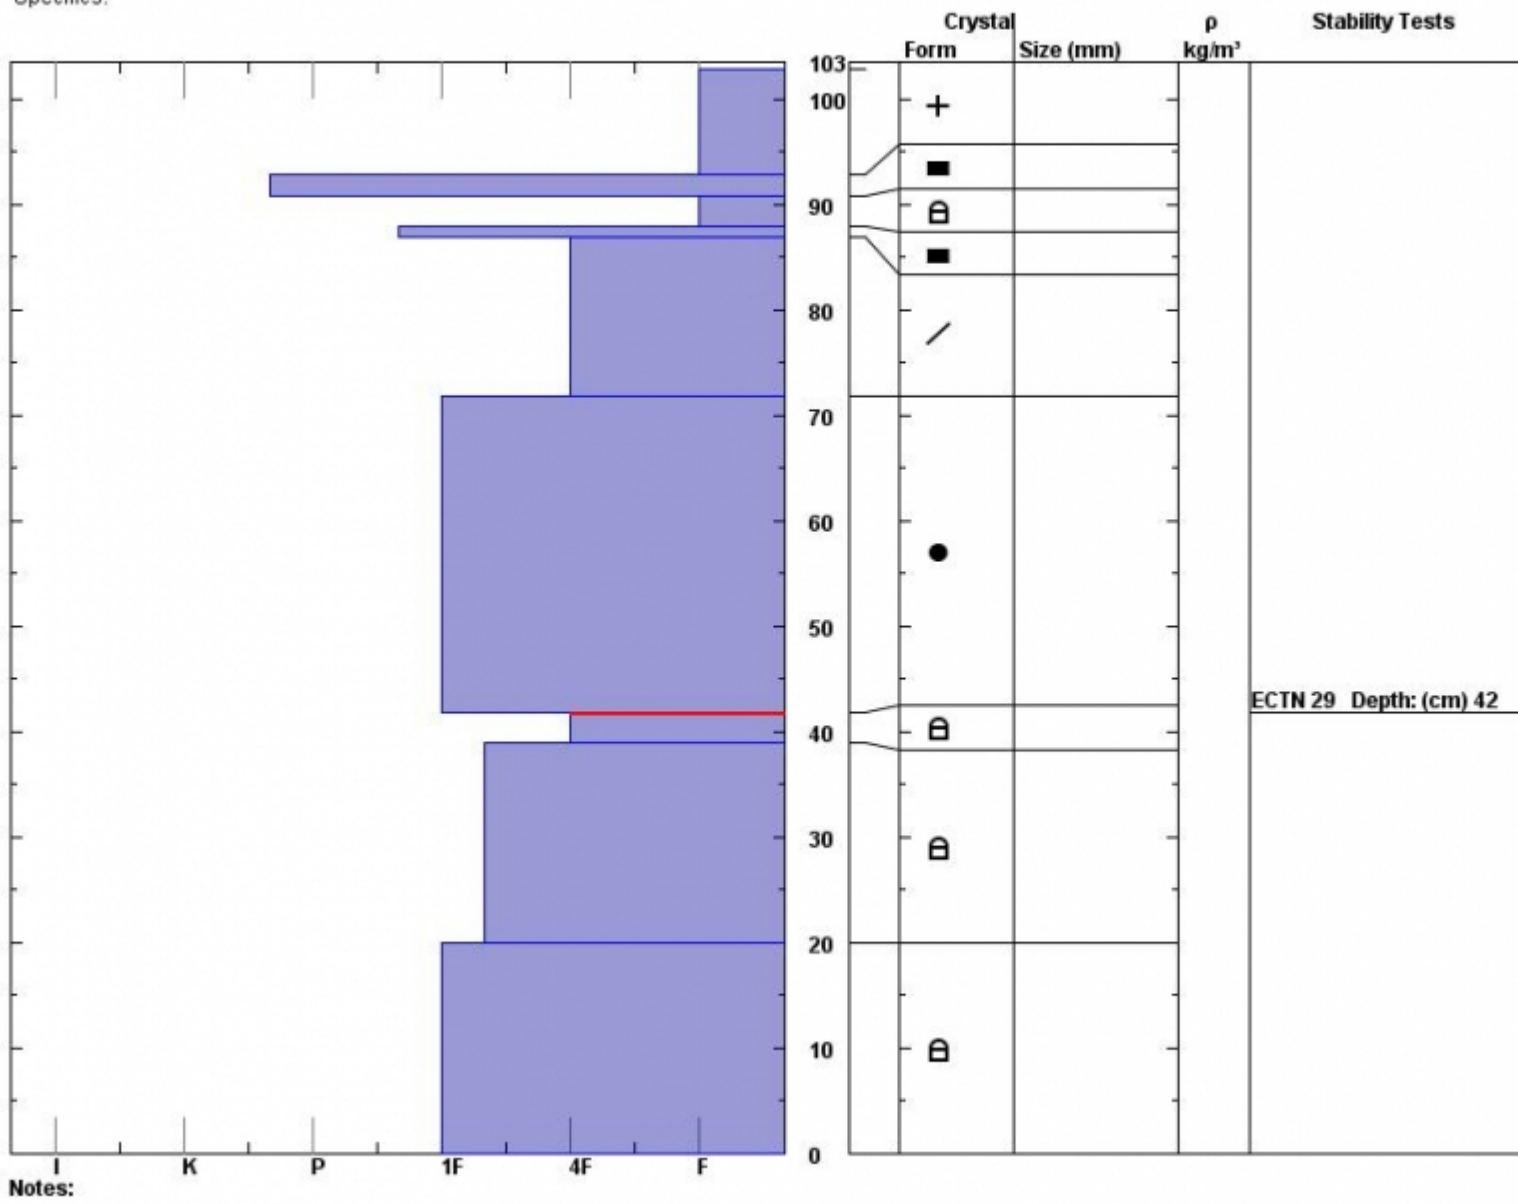

Snow Pit Profile
Middle Basin
Northern Madison, MT
 Elevation (ft) **9175**
 Aspect: **120**
 Specifics:

Observer: **Eric Knoff**
Sun Jan 18 11:01:00 MST 2015
 Co-ord: **45.32682 N 111.38168 W**
 Slope: **20**
 Wind loading: **no**

Stability on similar slopes: **Good**
 Air Temperature: **C**
 Sky Cover: **sky 3/8 to 4/8 covered**
 Precipitation: **None**
 Wind: **SW Moderate**

Stability Test Notes:
 Layer note:
39-42: Pro

Advisory Region
 Northern Madison
 Northern Madison, 2015-01-19