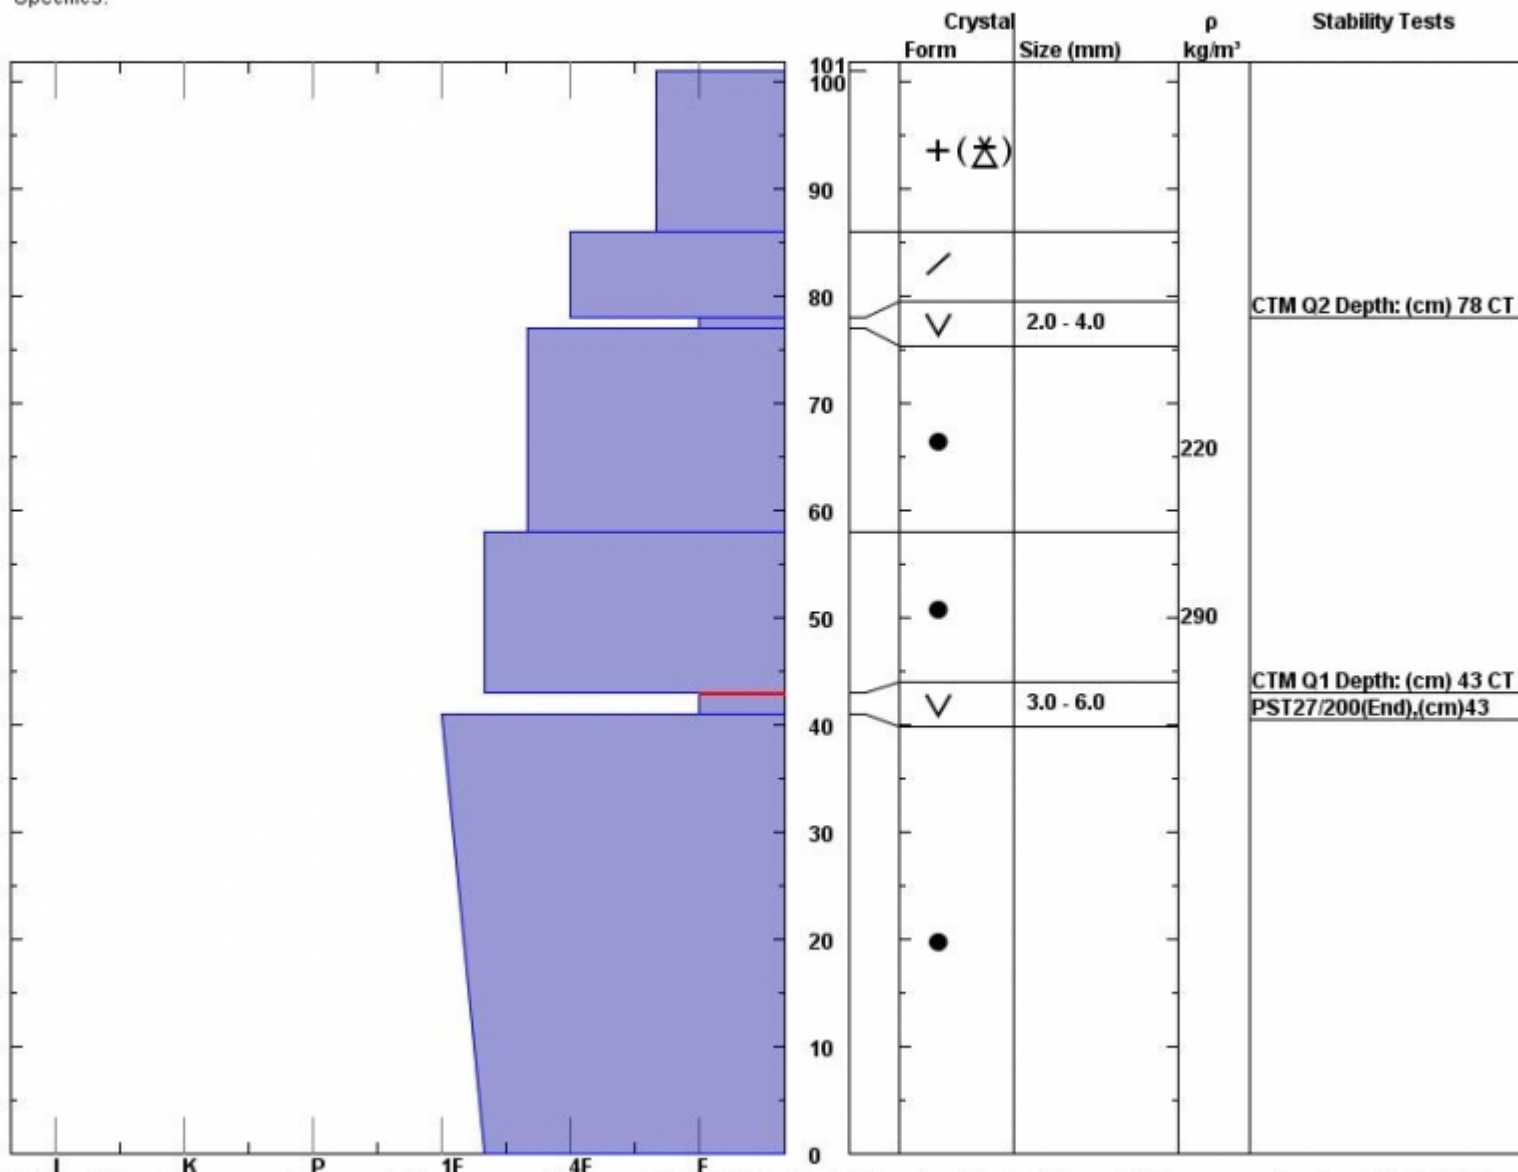

Snow Pit Profile  
**Bacon Rind**  
 Southern Gallatin, MT  
 Elevation (ft) **8900**  
 Aspect: **67**  
 Specifics:

Observer: **Eric Knoff**  
**Thu Jan 08 23:39:00 MST 2015**  
 Co-ord: **N W**  
 Slope: **20**  
 Wind loading: **no**

Stability on similar slopes: **Fair**  
 Air Temperature: **C**  
 Sky Cover: **sky 4/8 to 8/8 covered**  
 Precipitation: **Snow < 0.5 cm/hr**  
 Wind: **SW Light Breeze**

Stability Test Notes:  
 Layer notes:  
**41-43: Pro**

Notes: Although we were getting consistent propagation it would take finding the right spot on the right slope to trigger an avalanche. MODERATE dang

Advisory Region  
 Southern Madison  
 Southern Madison, 2015-01-09