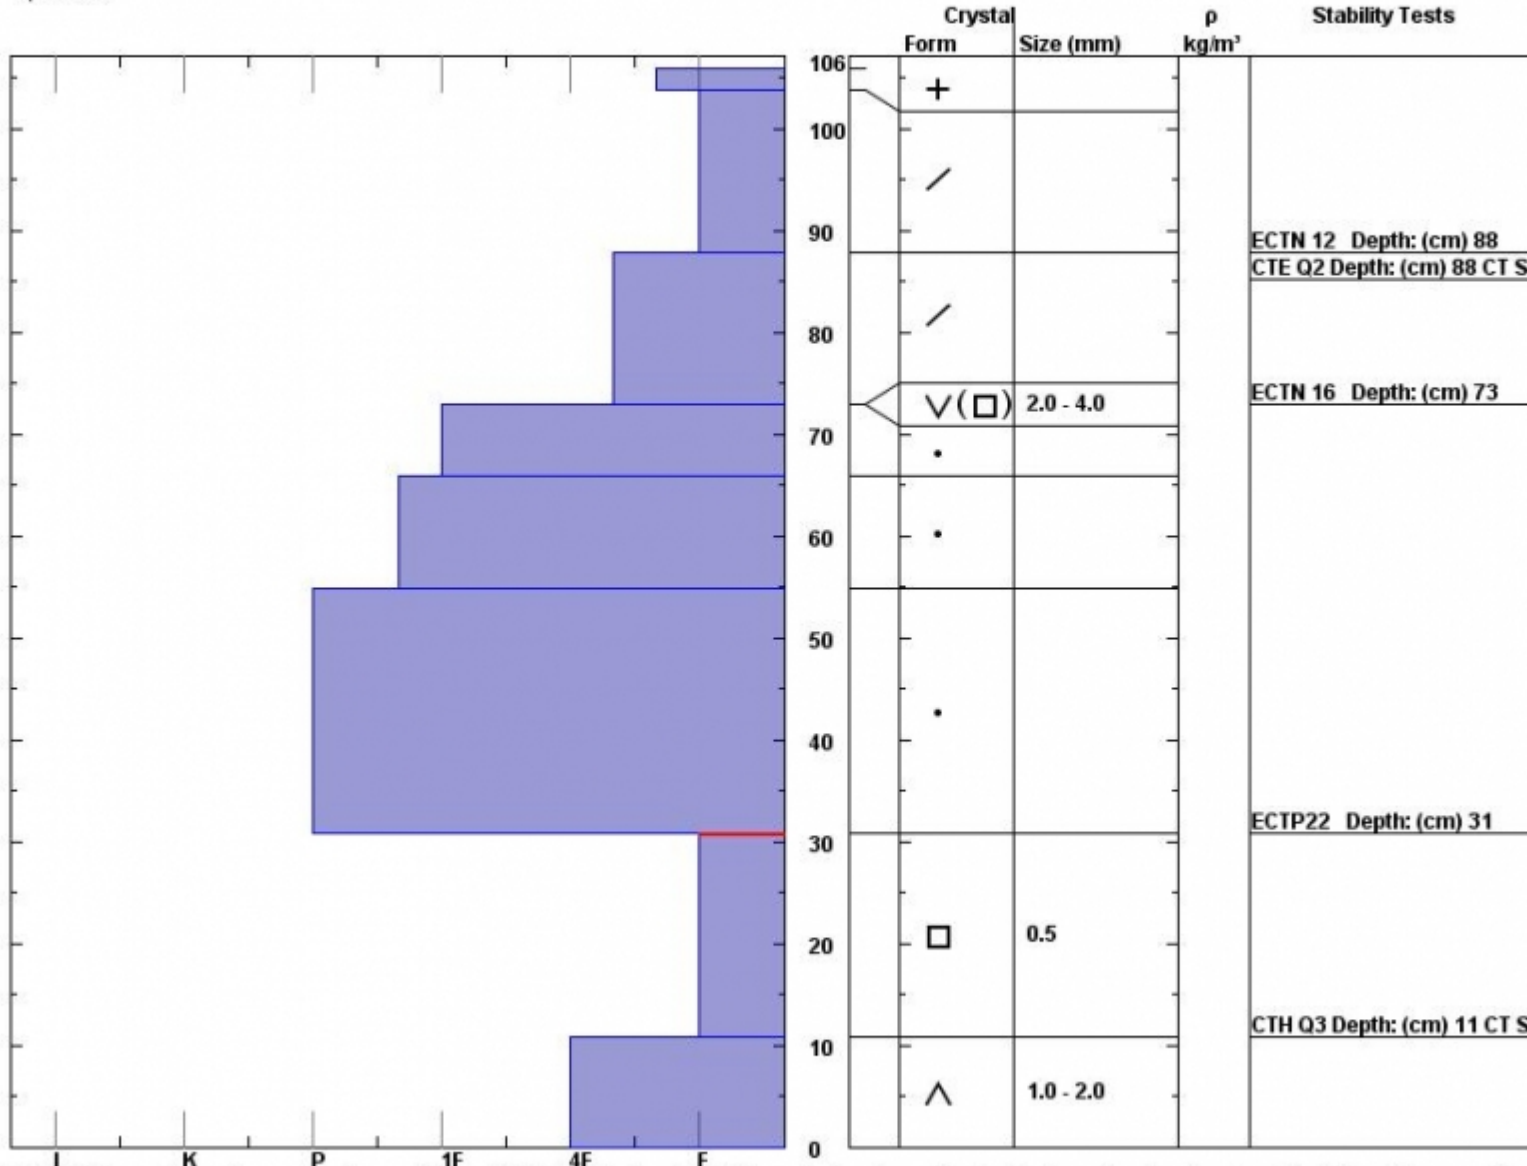

Snow Pit Profile
Buck Ridge East end
N Madison, MT
 Elevation (ft) **9075**
 Aspect: **165**
 Specifics:

Observer: **Mark Staples**
Tue Jan 06 10:30:00 MST 2015
 Co-ord: **45.15971 N 111.31361 W**
 Slope: **25**
 Wind loading: **no**

Stability on similar slopes:
 Air Temperature: **C**
 Sky Cover:
 Precipitation:
 Wind:

Stability Test Notes:

Layer notes
11-31: Pro

Notes: We could see the surface hoar at 73, but I think winds knocked it down before it was buried. Not reactive. Facets about foot above the ground was a problem.