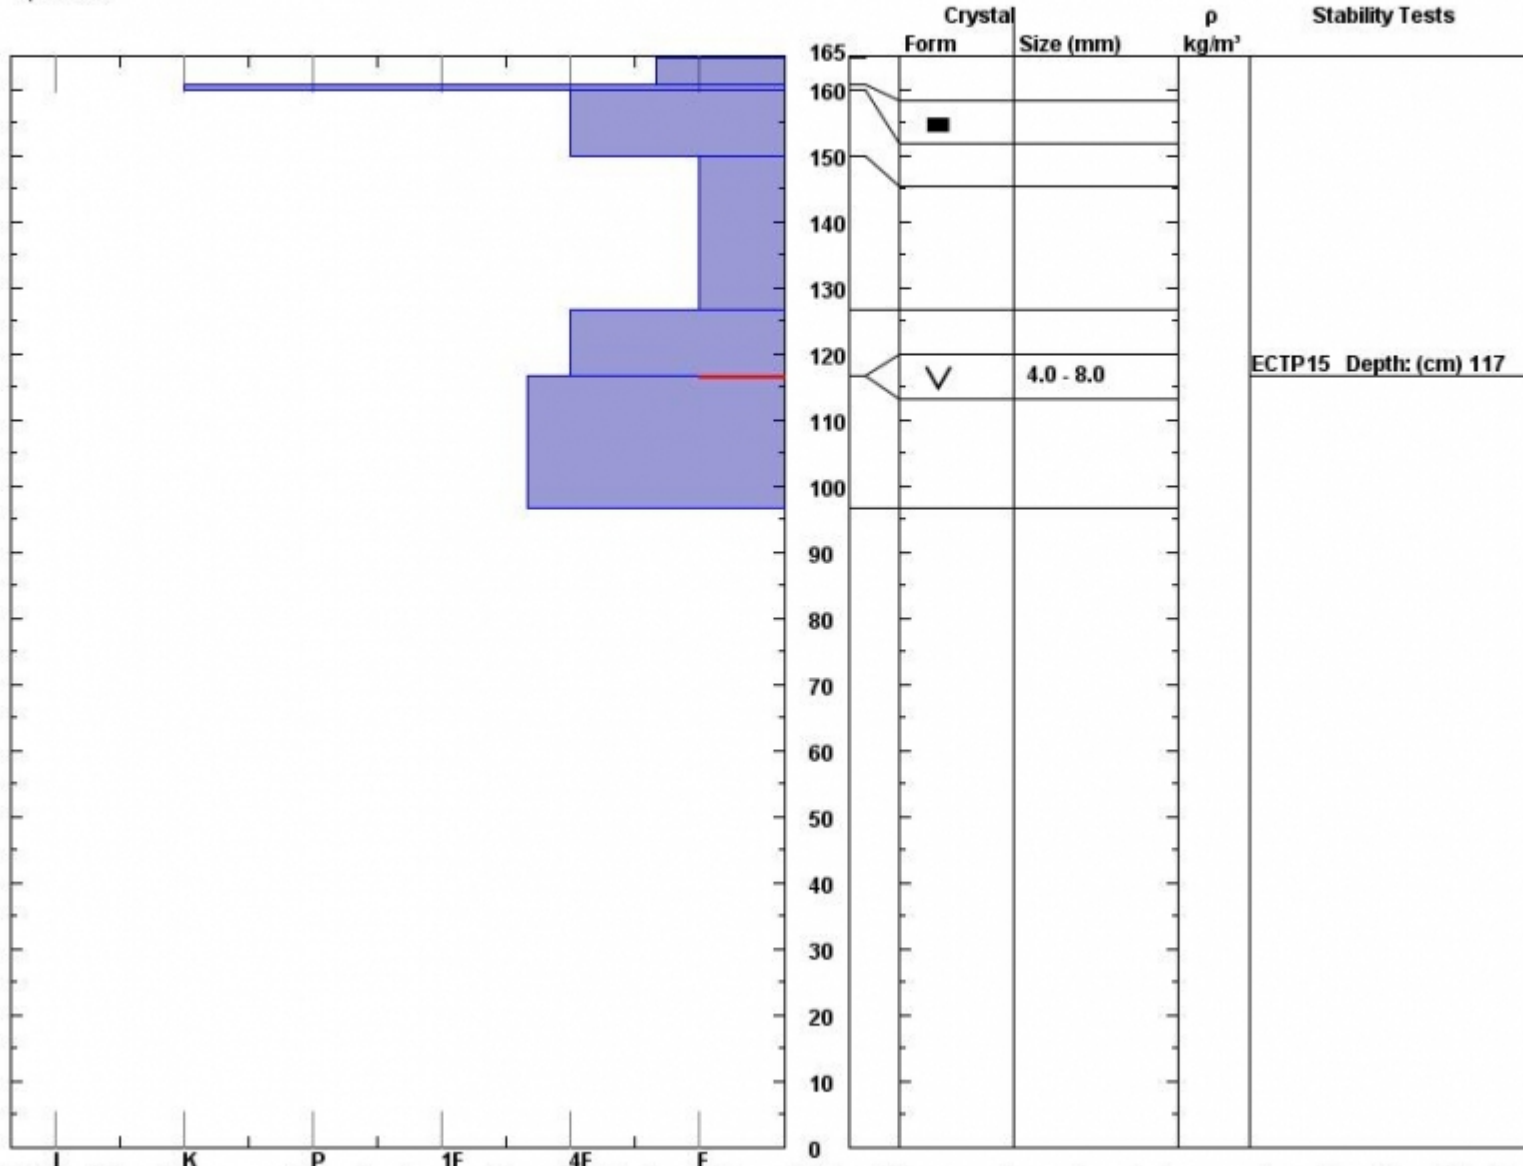

Snow Pit Profile
Buck/McAtee Divide
N Madison, MT
 Elevation (ft) **9280**
 Aspect: **30**
 Specifics:

Observer: **Mark Staples**
Tue Jan 06 14:15:00 MST 2015
 Co-ord: **45.16466 N 111.39949 W**
 Slope:
 Wind loading: **no**

Stability on similar slopes: **Poor**
 Air Temperature: **C**
 Sky Cover:
 Precipitation:
 Wind:

Stability Test Notes:
 Layer notes:
117-117: F

Notes: Pit dug below recent natural avalanche. Suspect it failed on surf hoar. 2 other slides were observed on similar aspects and elevations. We did not observe surface hoar in other pits, but it is lurking out there on sheltered slopes from the wind and the sun.