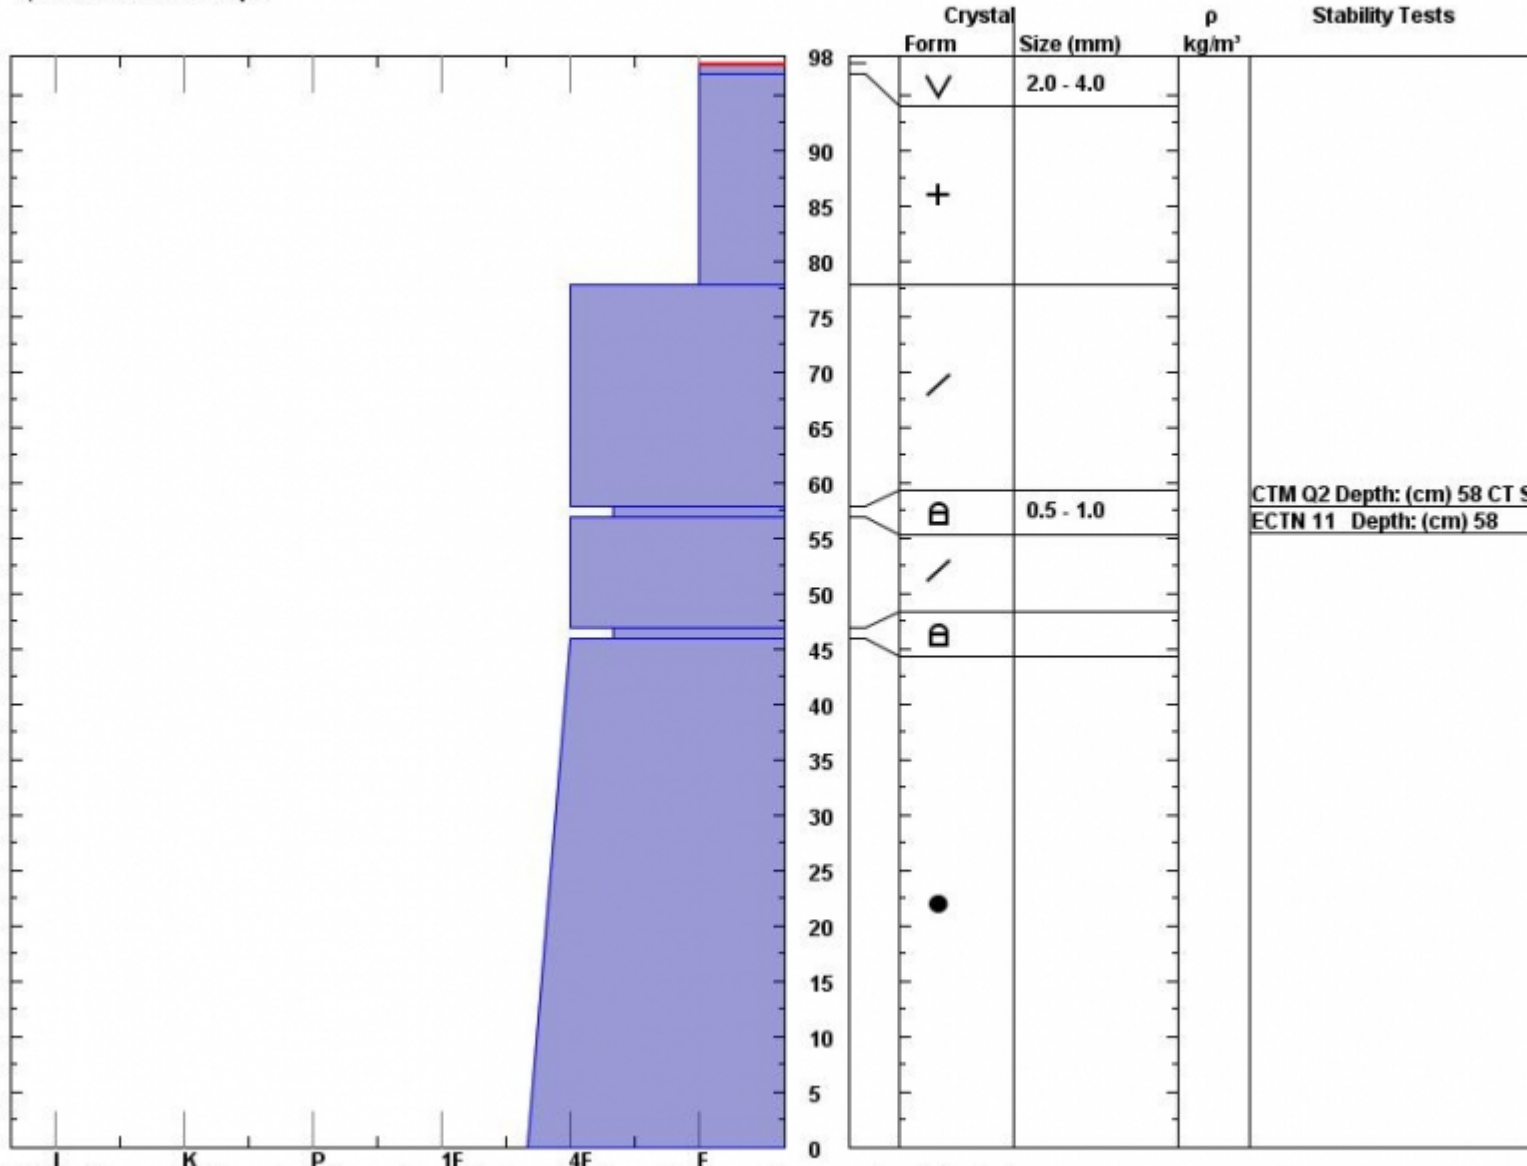

Snow Pit Profile
Mt Ellis
Northern Gallatin, MT
 Elevation (ft) **7785**
 Aspect: **40**
 Specifics: **We skied slope.**

Observer: **Eric Knoff**
Thu Jan 01 11:22:00 MST 2015
 Co-ord: **45.5754 N 110.9491 W**
 Slope: **28**
 Wind loading: **no**

Stability on similar slopes: **Good**
 Air Temperature: **C**
 Sky Cover: **Clear**
 Precipitation: **None**
 Wind: **W Light Breeze**

Stability Test Notes:

Layer notes:
97-98: Pro

Notes: The weakest layer is on the surface. This layer of SH could be a problem once it gets buried.