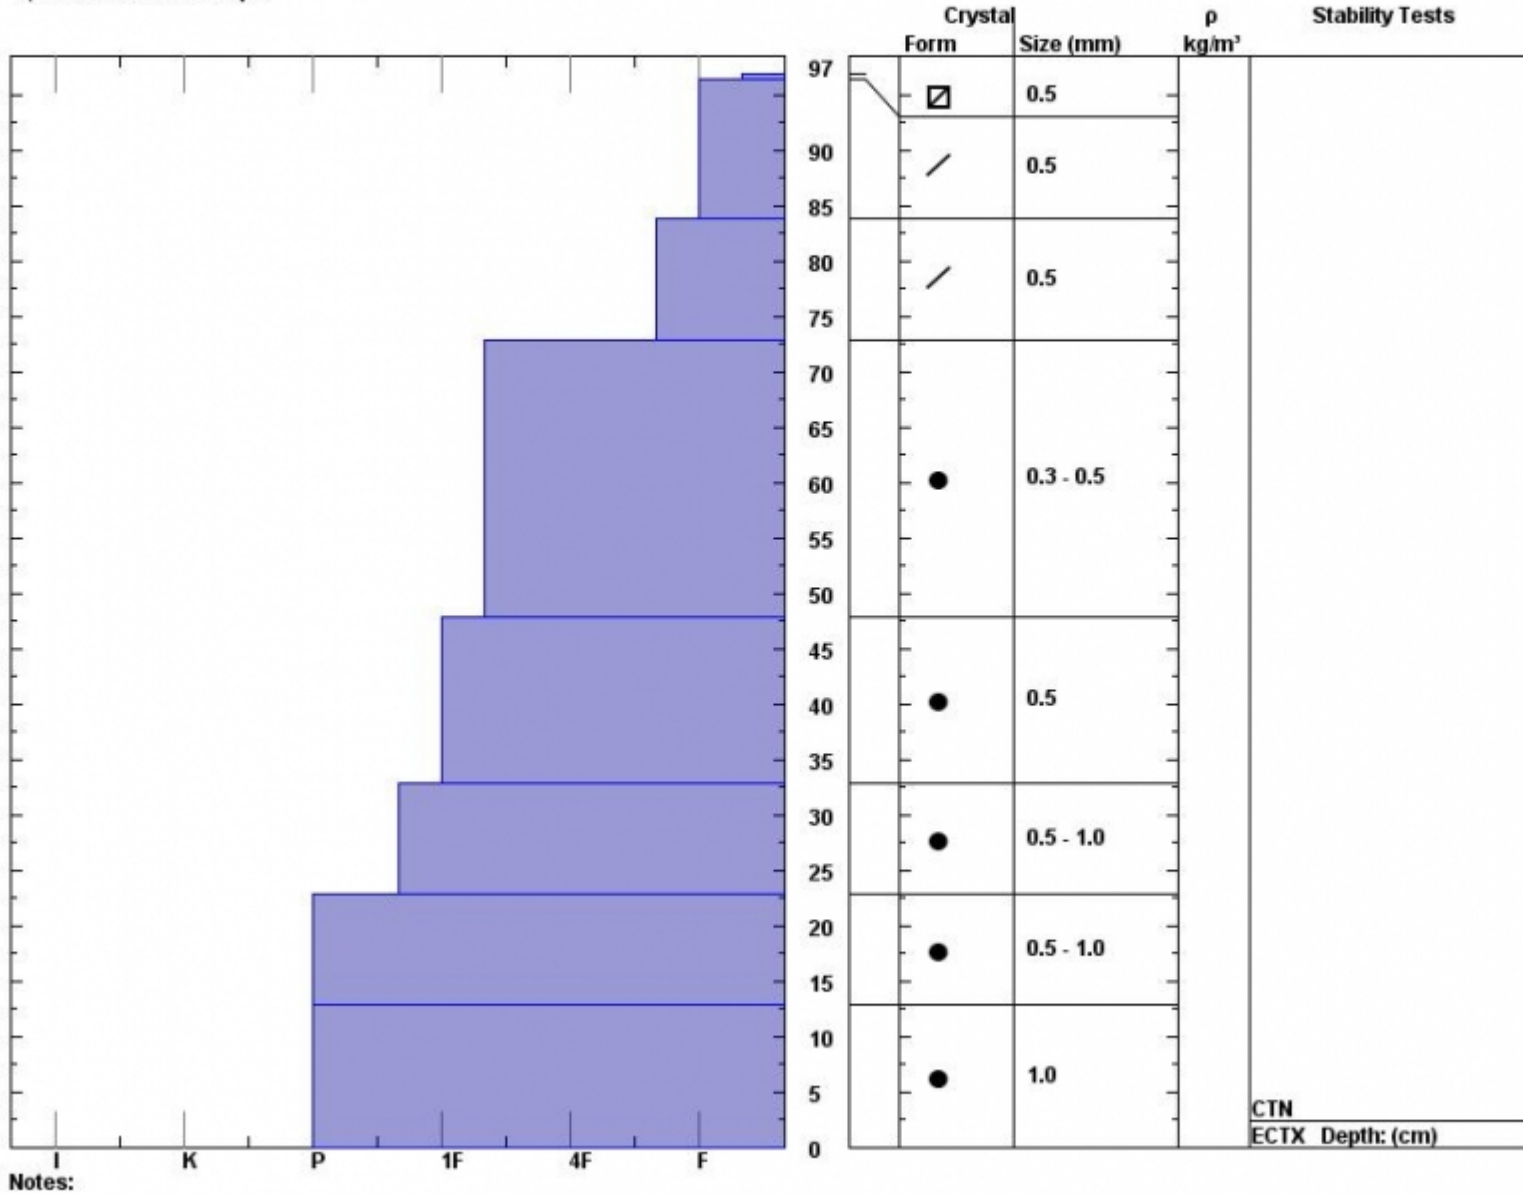

Snow Pit Profile  
**Quake Lake**  
**Southern Madison, MT**  
 Elevation (ft) **8350**  
 Aspect: **120**  
 Specifics: **We skied slope.**

Observer: **Nina Hance**  
**Wed Dec 31 12:30:00 MST 2014**  
 Co-ord: **44.86520 N 111.39806 W**  
 Slope: **36**  
 Wind loading: **no**

Stability on similar slopes: **Good**  
 Air Temperature: **-15 C**  
 Sky Cover: **sky 8/8 covered**  
 Precipitation: **None**  
 Wind: **Calm**

**HS97**  
 Stability Test Notes:

Layer note

Advisory Region  
 Southern Madison  
 Southern Madison, 2014-12-31