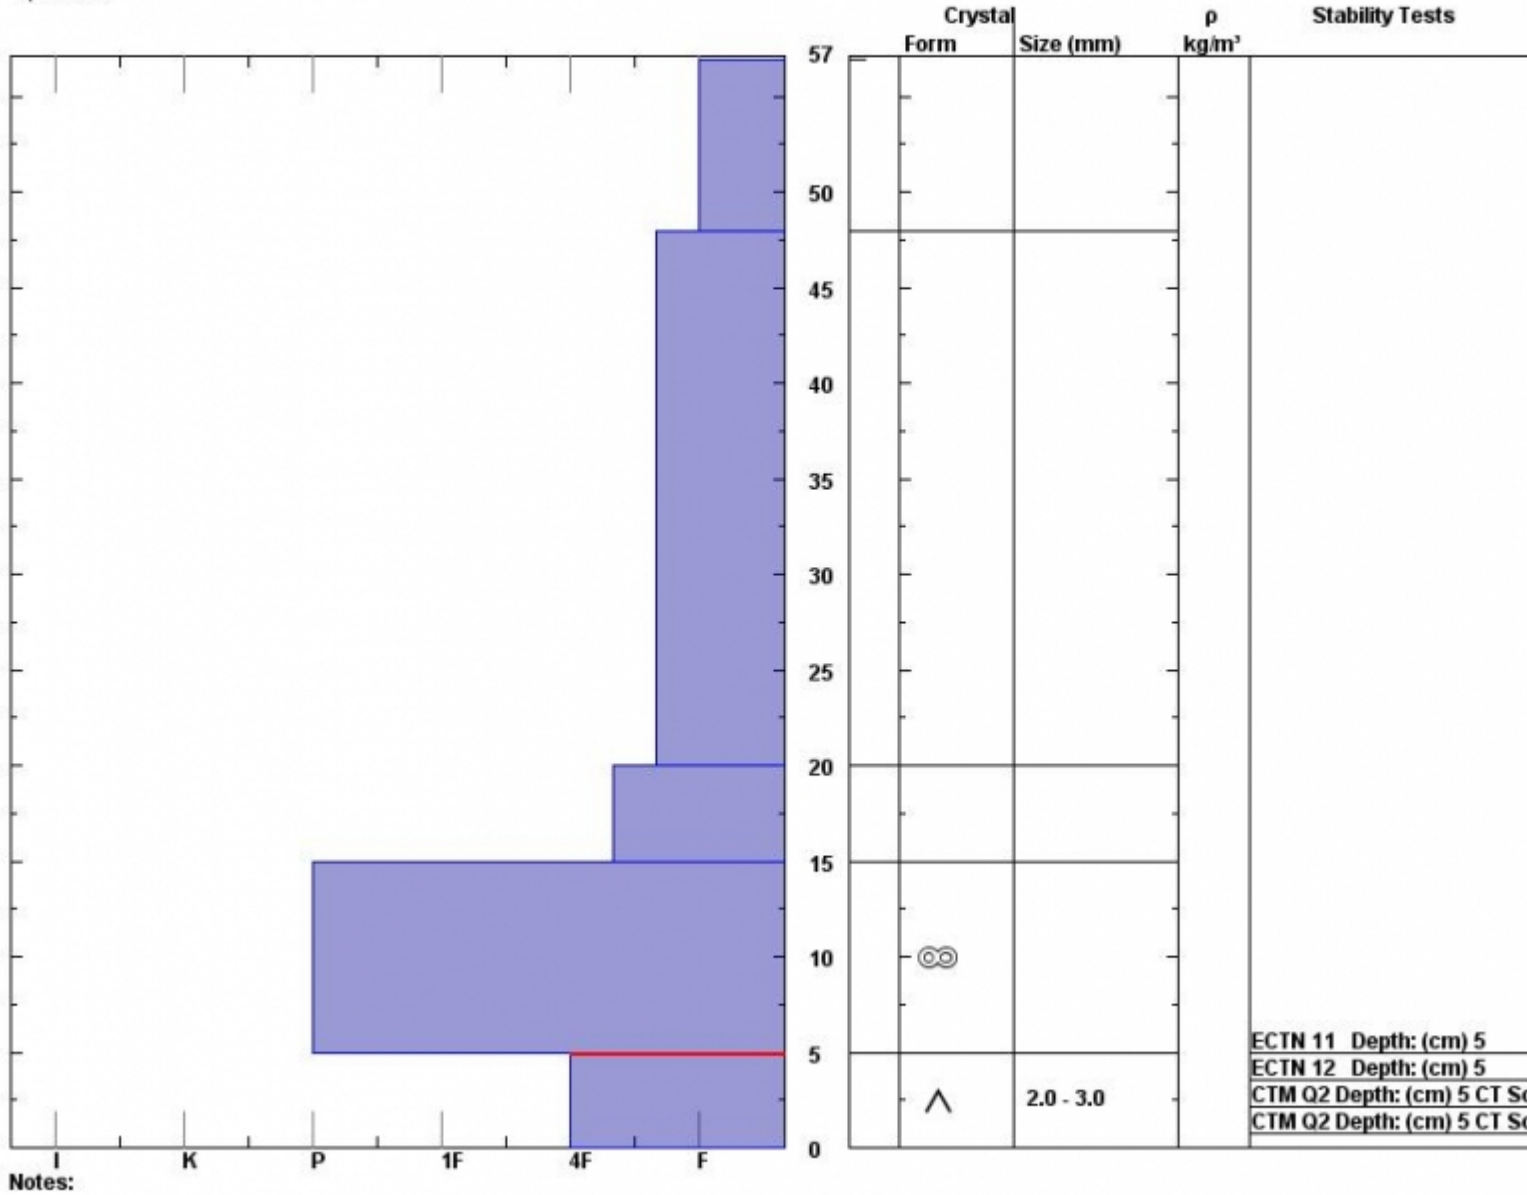

Snow Pit Profile
Bacon Rind Low
S. Madison, MT
 Elevation (ft) **7750**
 Aspect: **140**
 Specifics:

Observer: **Doug Chabot**
Sun Dec 28 10:50:00 MST 2014
 Co-ord: **44.96823 N 111.08641 W**
 Slope: **34**
 Wind loading: **no**

Stability on similar slopes: **Fair**
 Air Temperature: **C**
 Sky Cover: **sky 4/8 to 8/8 covered**
 Precipitation: **Snow < 0.5 cm/hr**
 Wind: **Calm**

Stability Test Notes: Layer note
0-5: Problem

Advisory Region
 Southern Madison
 Southern Madison, 2014-12-29