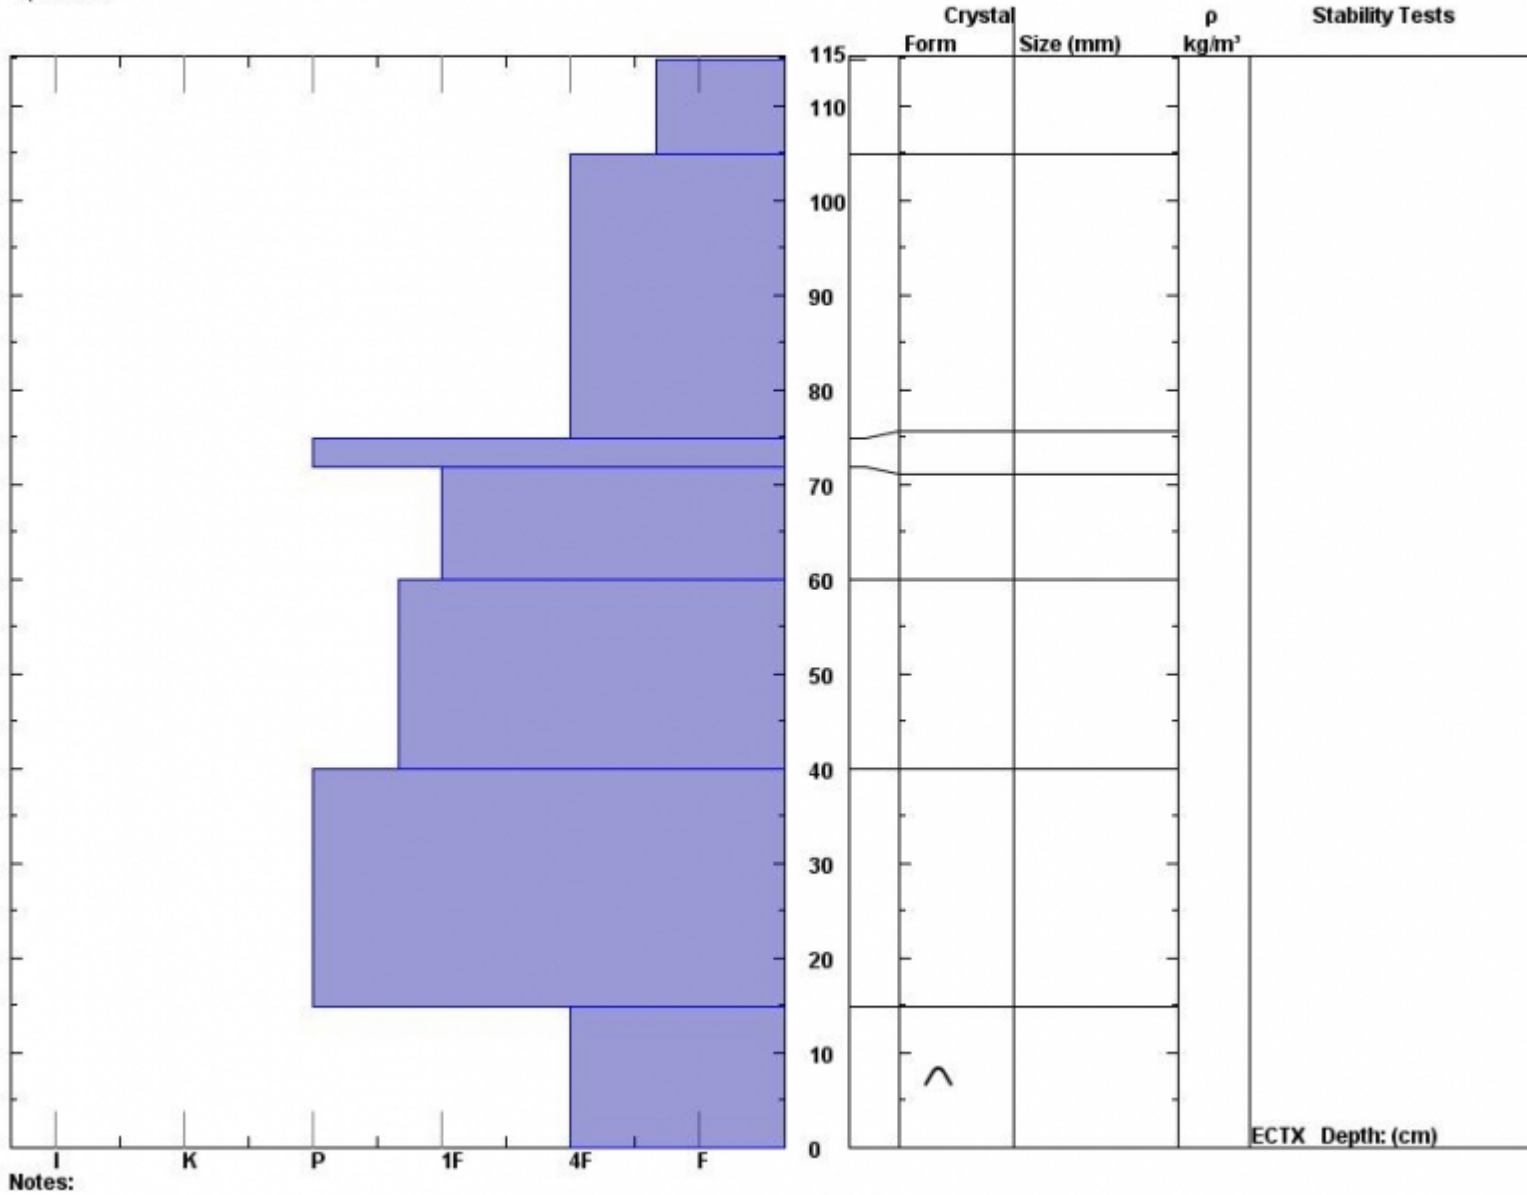

Snow Pit Profile  
**End of LH Ridge**  
**Henry Mountains, MT**  
 Elevation (ft) **8860**  
 Aspect: **20**  
 Specifics:

Observer: **Doug Chabot**  
**Wed Dec 24 12:20:00 MST 2014**  
 Co-ord: **N W**  
 Slope: **24**  
 Wind loading: **previous**

Stability on similar slopes: **Fair**  
 Air Temperature: **F**  
 Sky Cover: **sky 8/8 covered**  
 Precipitation: **None**  
 Wind: **SW Light Breeze**

Stability Test Notes: Layer note

Advisory Region  
 Lionhead Range  
 Lionhead Range, 2014-12-24