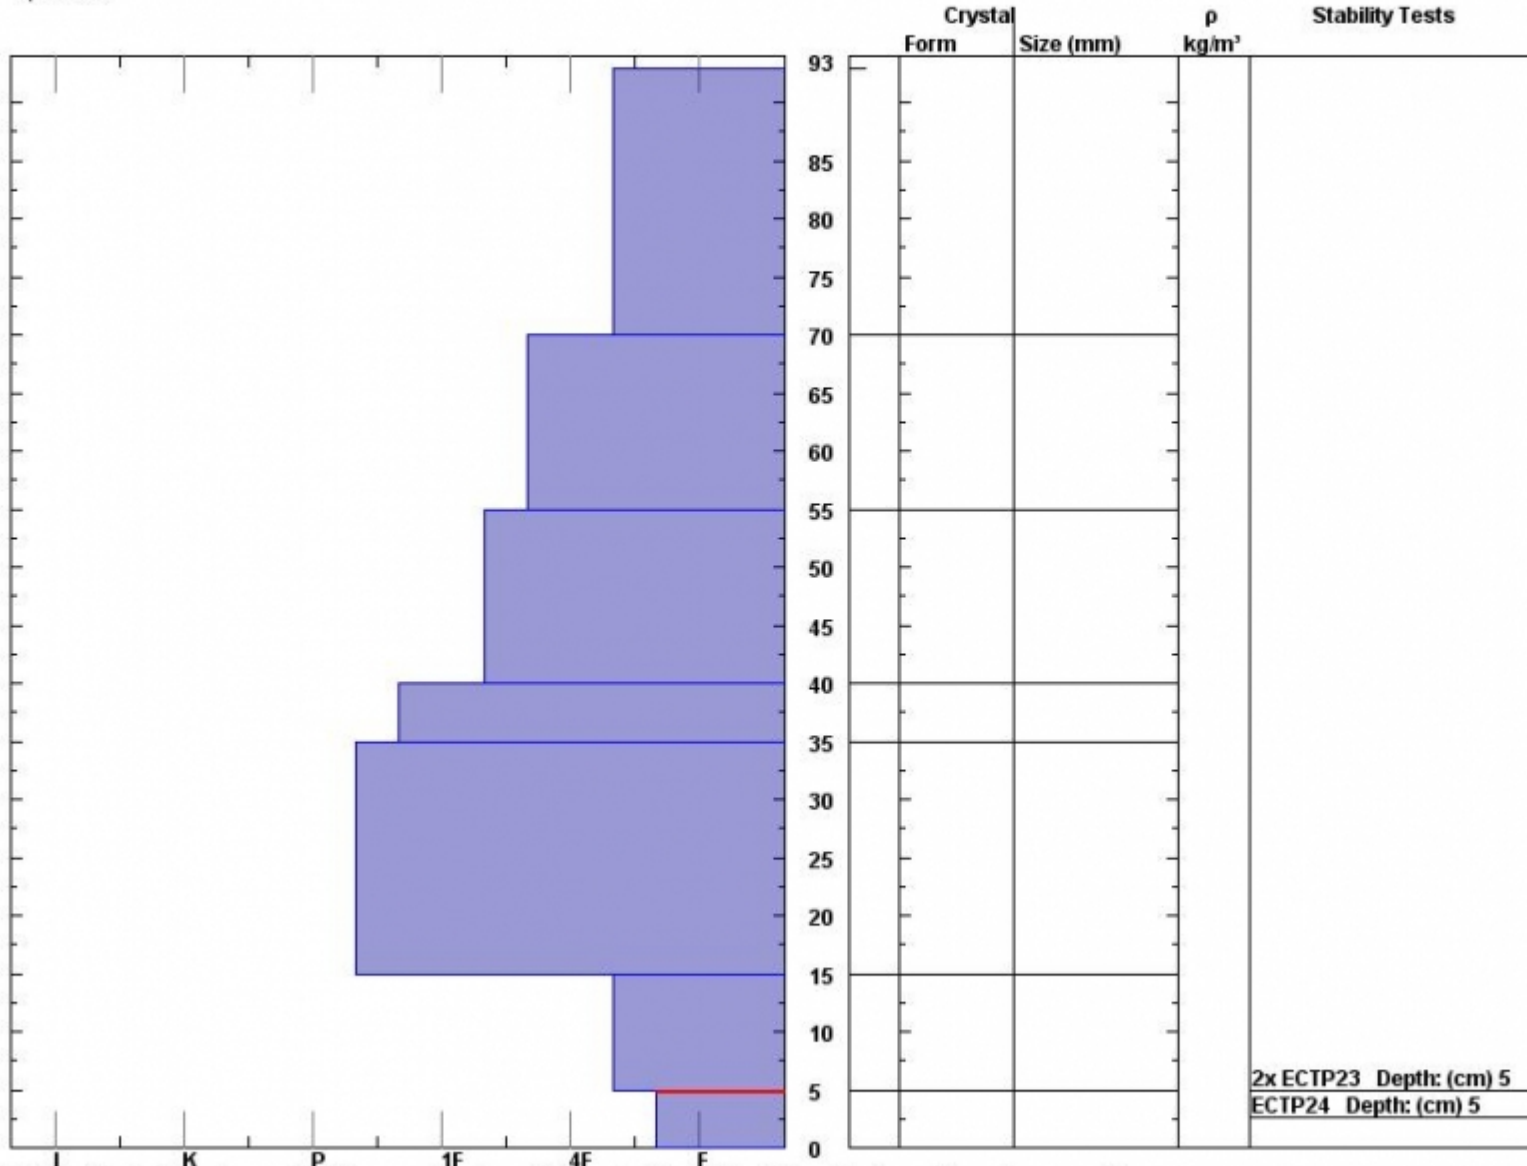

Snow Pit Profile
Ski Hill
Henry Mountains, MT
 Elevation (ft) **8235**
 Aspect: **70**
 Specifics:

Observer: **Doug Chabot**
Wed Dec 24 11:10:00 MST 2014
 Co-ord: **N W**
 Slope: **28**
 Wind loading: **yes**

Stability on similar slopes: **Fair**
 Air Temperature: **F**
 Sky Cover: **sky 8/8 covered**
 Precipitation: **None**
 Wind: **SW Light Breeze**

Stability Test Notes:

Layer note
0-5: Problem

Notes: The Surface hoar and NSF were a thin layer at 55cm, but they did nothing. Must've collapsed or something.