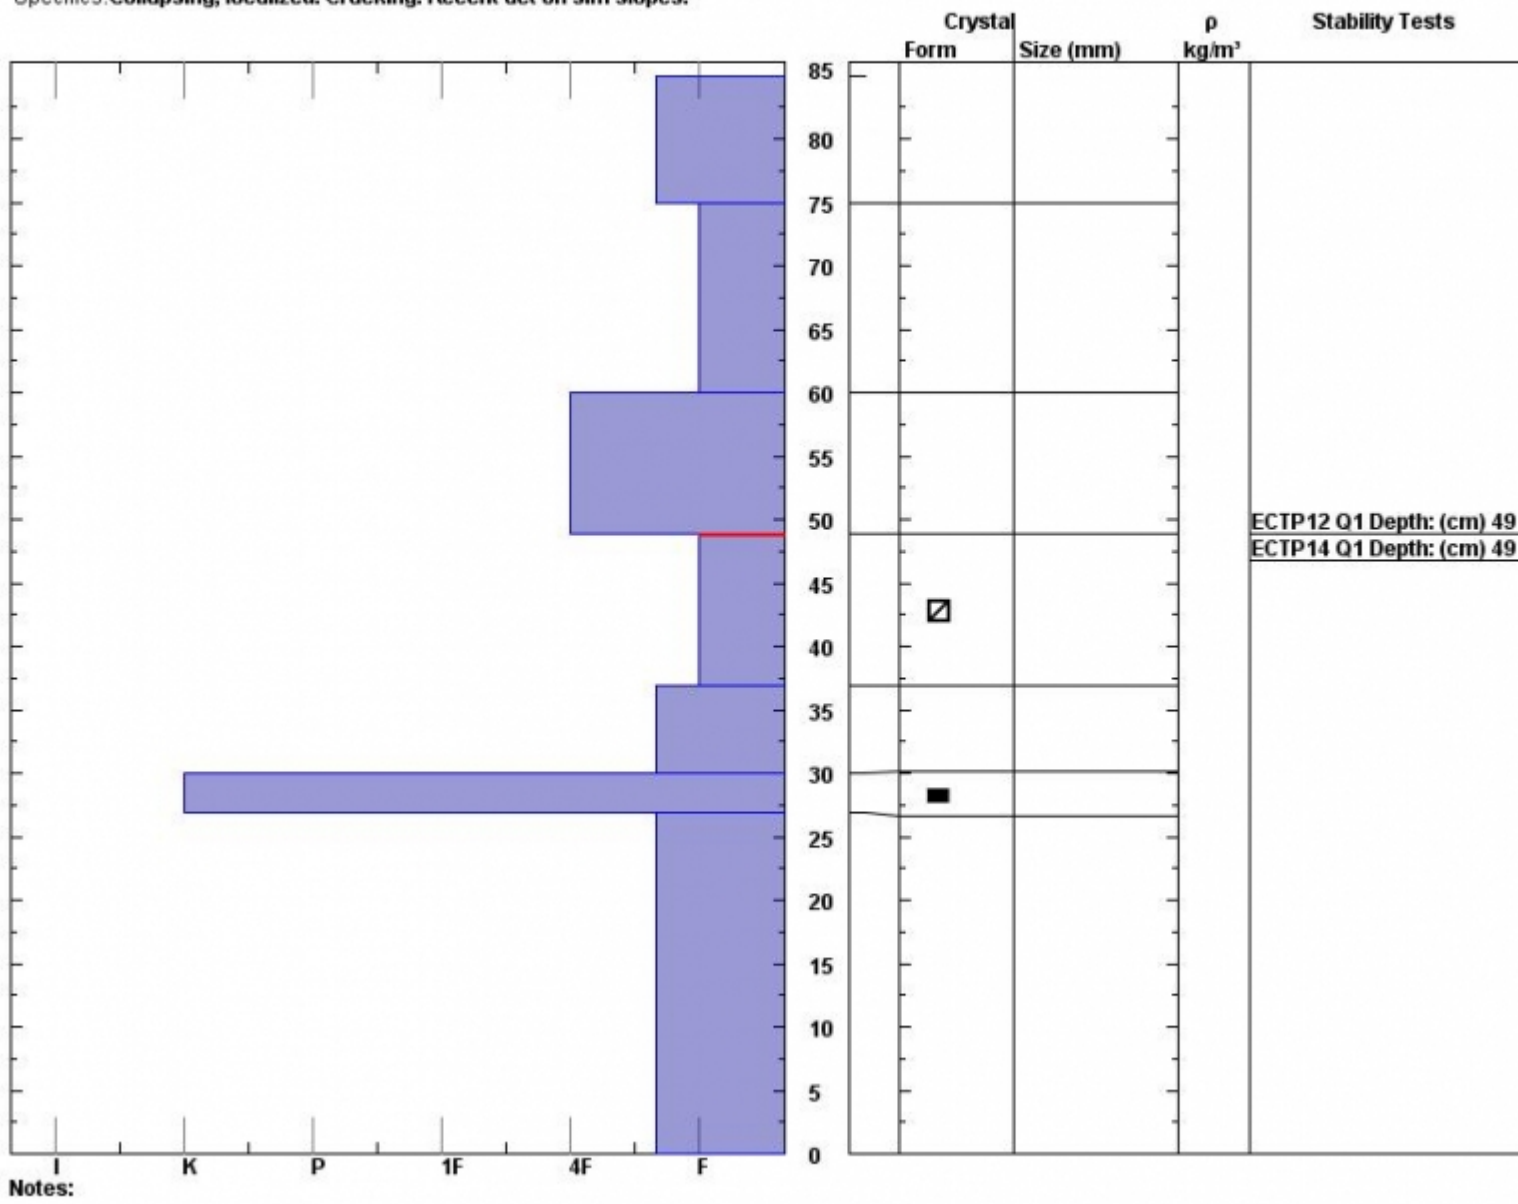

Snow Pit Profile  
**W of Tylers Slope**  
**N. Madison, MT**  
 Elevation (ft) **8980**  
 Aspect: **230**  
 Specifics: **Collapsing, localized. Cracking. Recent act on sim slopes.**

Observer: **Doug Chabot**  
**Mon Dec 22 11:20:00 MST 2014**  
 Co-ord: **N W**  
 Slope: **35**  
 Wind loading: **no**

Stability on similar slopes: **Poor**  
 Air Temperature: **F**  
 Sky Cover: **sky 3/8 to 4/8 covered**  
 Precipitation: **None**  
 Wind: **SW Light Breeze**

Stability Test Notes:  
 Layer note:  
**37-49: Pro**