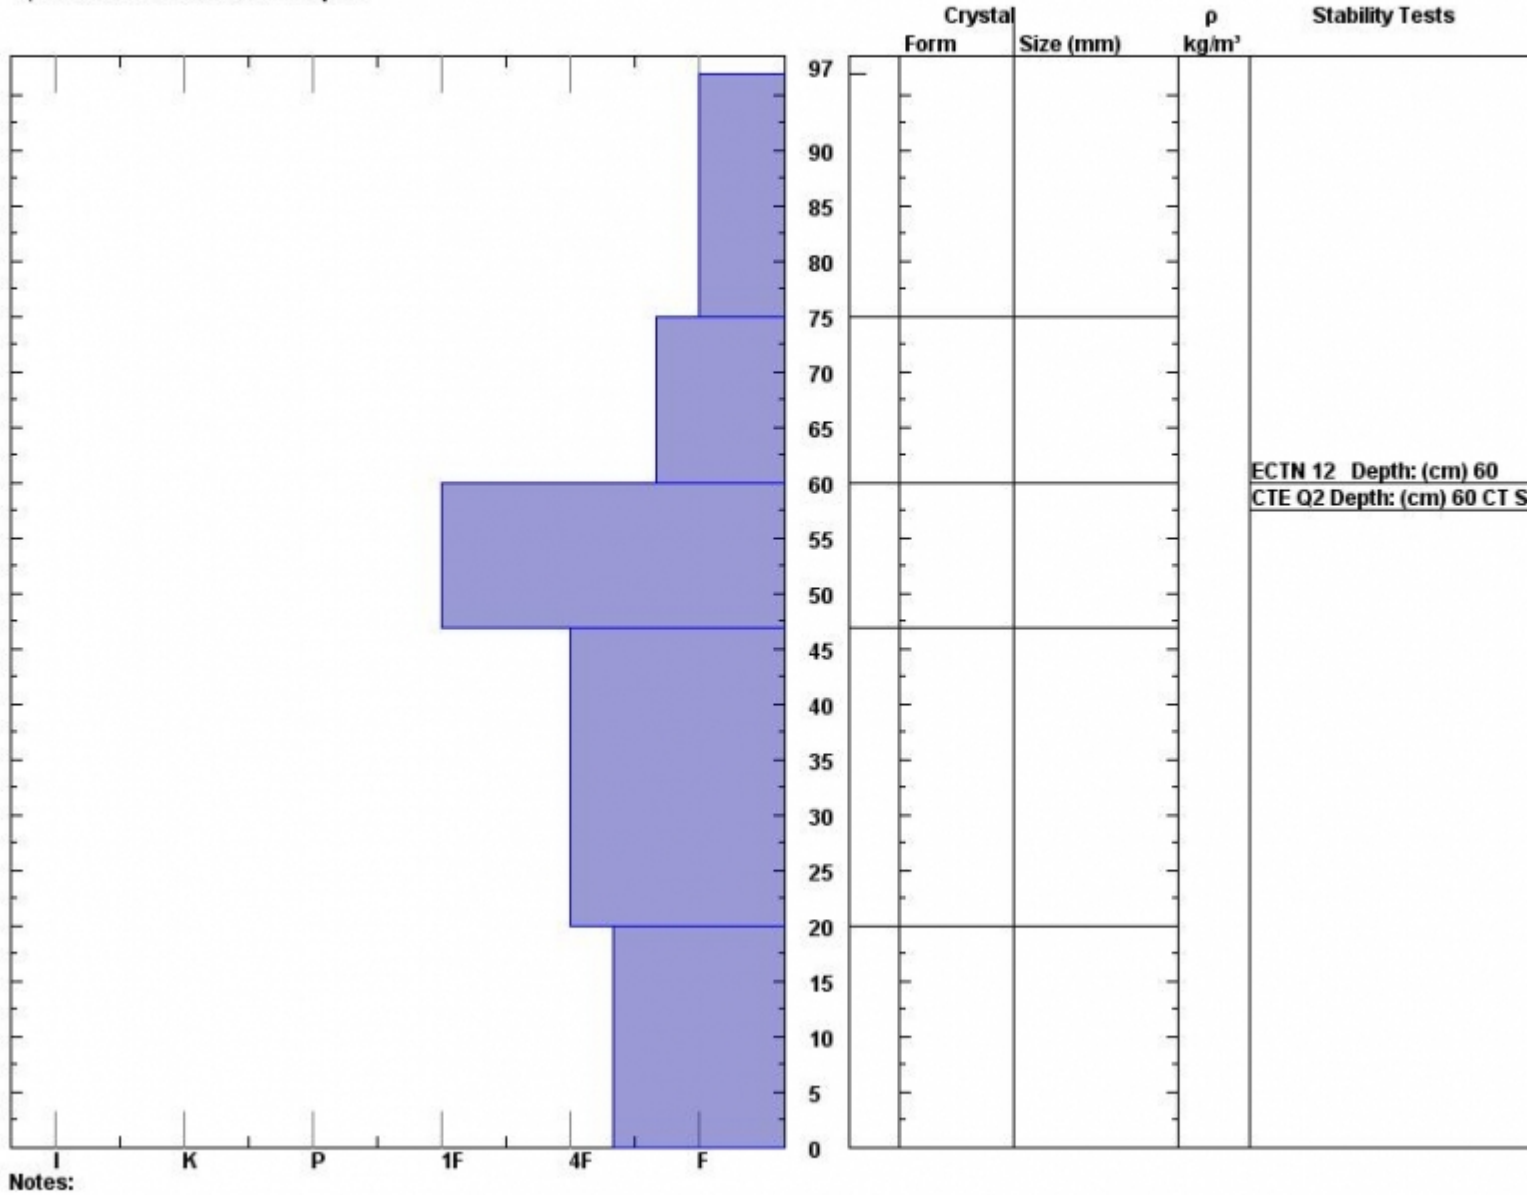

Snow Pit Profile
Middle/Beehive Ridge
N. Madison, MT
 Elevation (ft) **9350**
 Aspect: **88**
 Specifics: **Recent act on diff slopes.**

Observer: **Doug Chabot**
Mon Dec 22 12:40:00 MST 2014
 Co-ord: **N W**
 Slope: **29**
 Wind loading: **yes**

Stability on similar slopes: **Fair**
 Air Temperature: **F**
 Sky Cover: **sky < 2/8 covered**
 Precipitation: **None**
 Wind: **SW Light Breeze**

Stability Test Notes: Layer note

Advisory Region
 Northern Madison
 Northern Madison, 2014-12-23