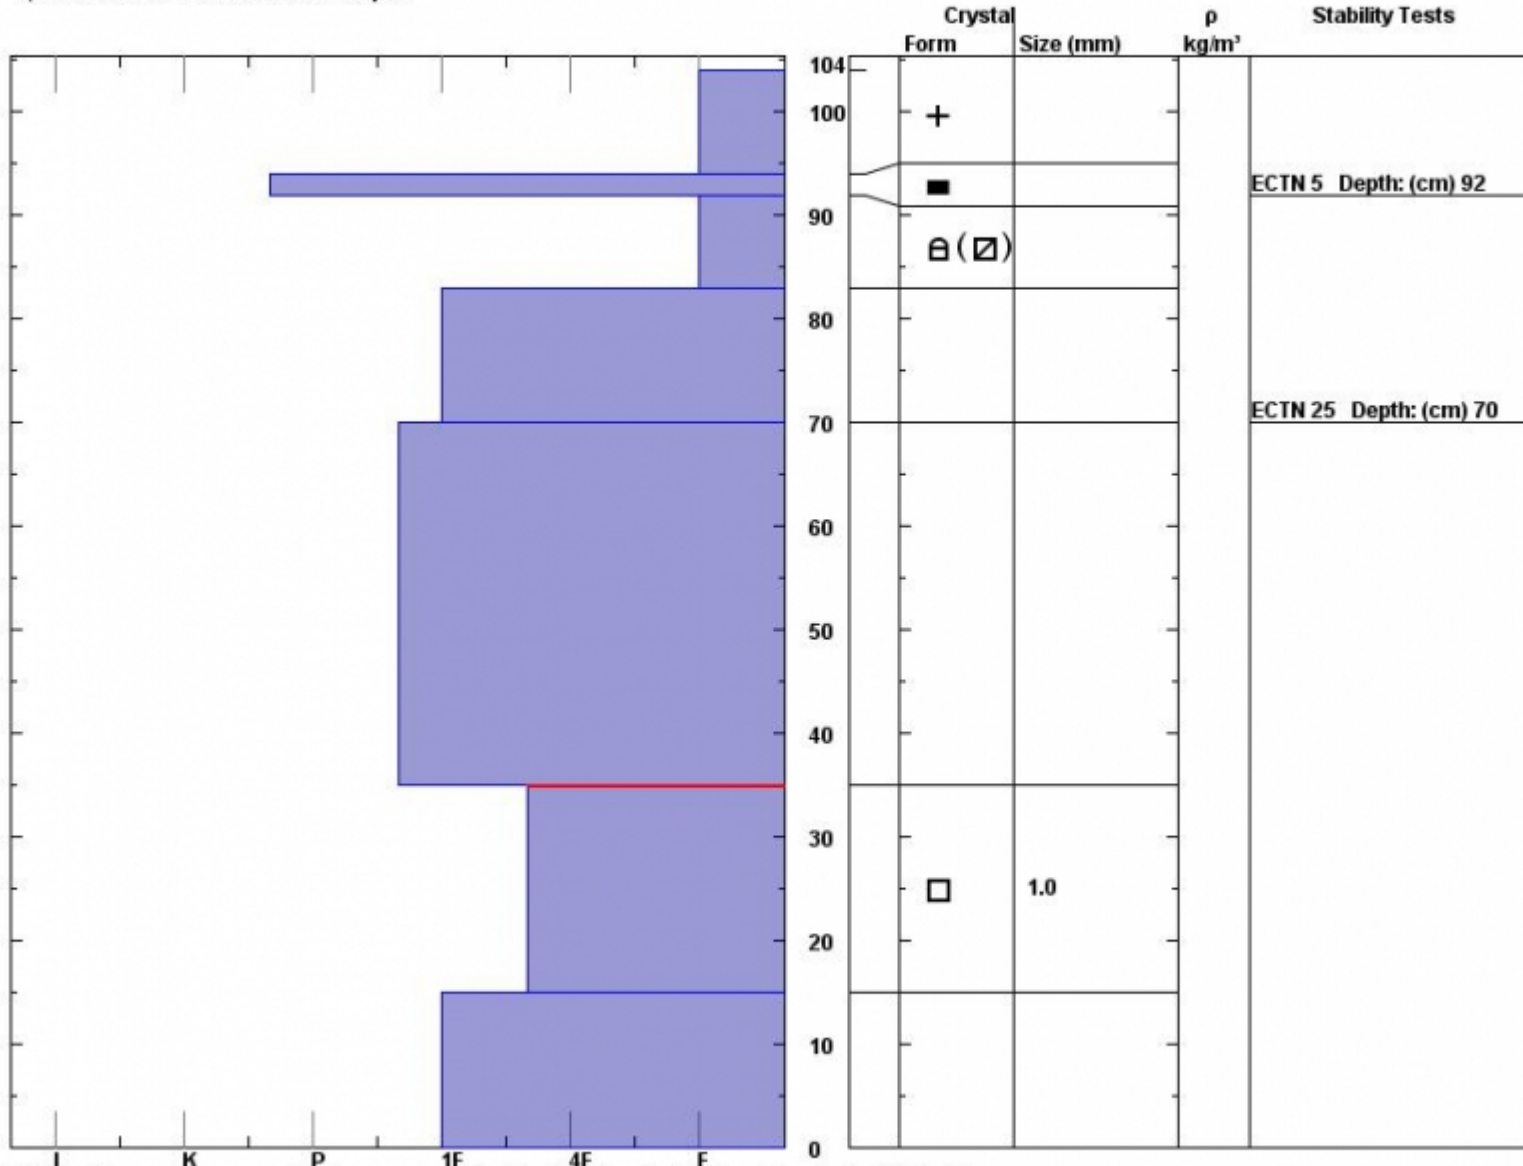

Snow Pit Profile
Scotch Bonnet Rasta
Beartooth, MT
 Elevation (ft) **9688**
 Aspect: **180**
 Specifics: **Snowmobile tracks on slope.**

Observer: **Mark Staples**
Tue Dec 16 10:30:00 MST 2014
 Co-ord: **45.06955 N 109.94448 W**
 Slope: **26**
 Wind loading: **no**

Stability on similar slopes: **Good**
 Air Temperature: **C**
 Sky Cover: **sky 4/8 to 8/8 covered**
 Precipitation: **None**
 Wind:

Stability Test Notes:
 Layer note:
15:35: Pro

Notes: Fx's near the ground still a concern in isolated location, but not breaking in stability tests.