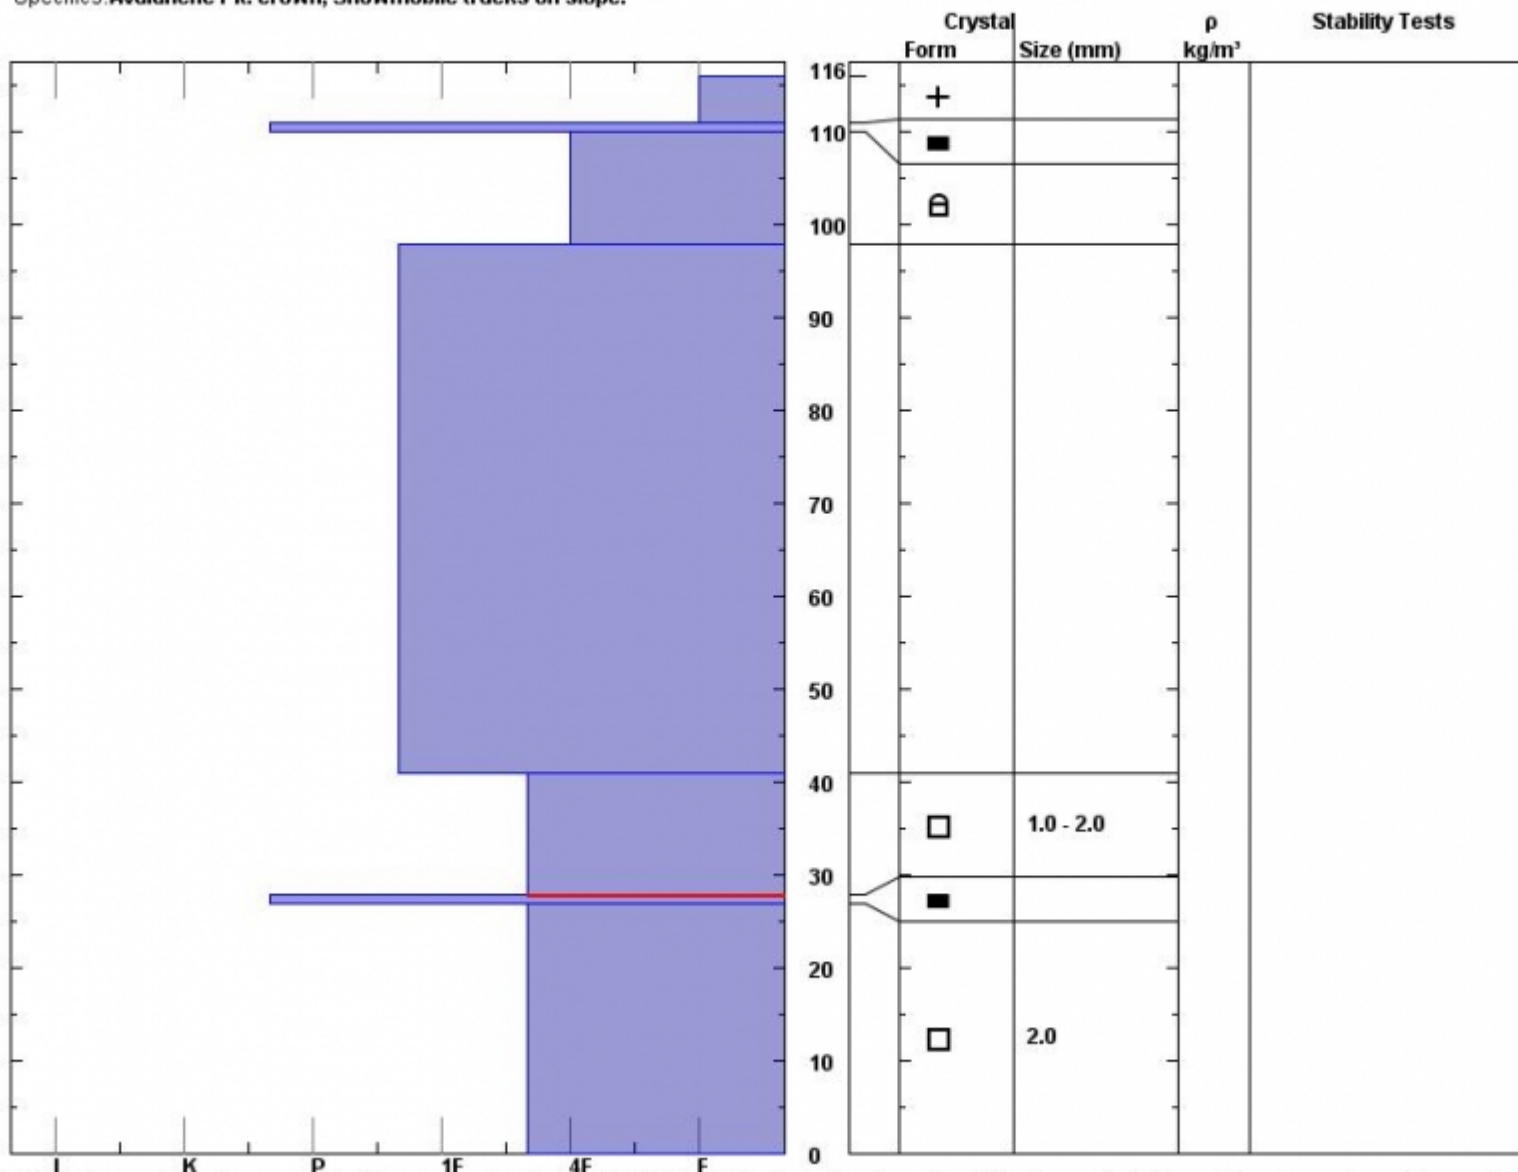

Snow Pit Profile
Crown Butte
Beartooth, MT
 Elevation (ft) **9893**
 Aspect: **28**
 Specifics: **Avalanche Pit: crown; Snowmobile tracks on slope.**

Observer: **Mark Staples**
Tue Dec 16 20:03:20 MST 2014
 Co-ord: **45.05399 N 109.95905 W**
 Slope: **37**
 Wind loading: **yes**

Stability on similar slopes: **Poor**
 Air Temperature: **C**
 Sky Cover: **sky 8/8 covered**
 Precipitation: **None**
 Wind:

PF15
 Stability Test Notes:
28-41: Pro

Notes: Crown face of snowmobile triggered avalanche on 12-10-2014. It broke in facets on top of the ice crust at 28 cm. These areas have the weakest ground. Many have really thin snow and will likely get worse.