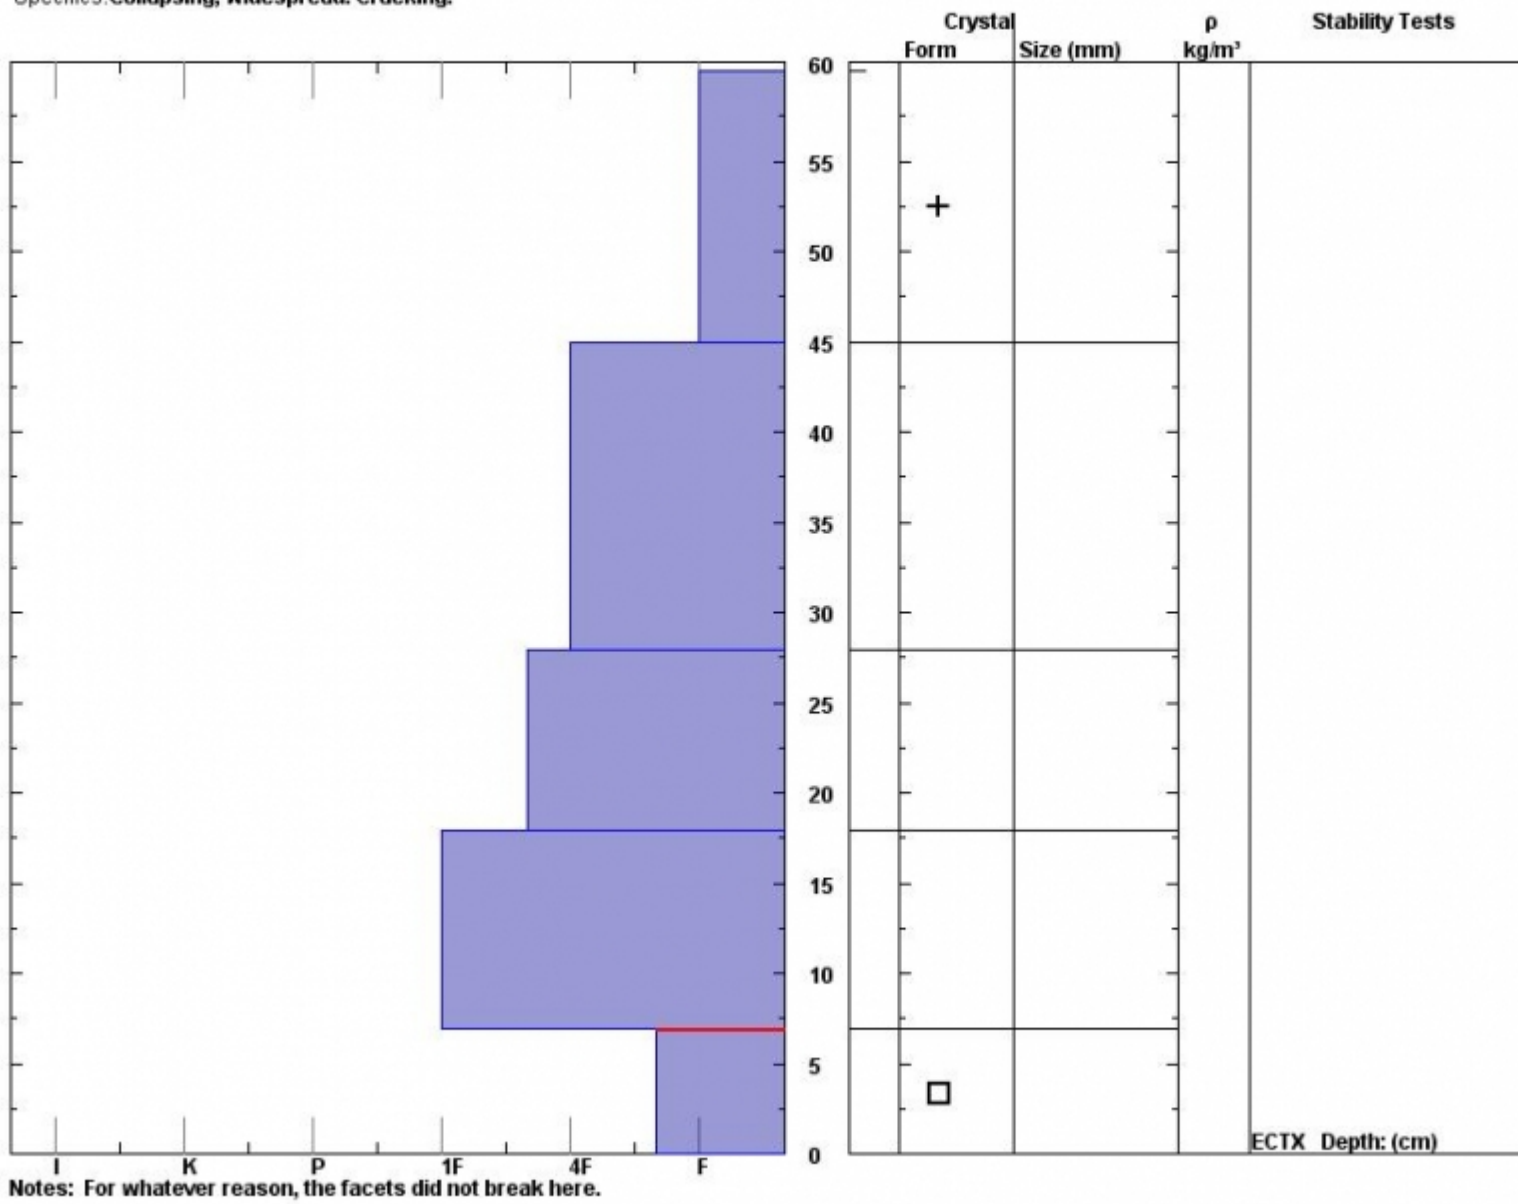

Snow Pit Profile  
**Above Fairy Lake**  
**Bridger, MT**  
 Elevation (ft) **7917**  
 Aspect: **90**  
 Specifics: **Collapsing, widespread. Cracking.**

Observer: **Doug Chabot**  
**Sun Nov 30 15:30:47 MST 2014**  
 Co-ord: **45.90432 N 110.96310 W**  
 Slope: **34**  
 Wind loading: **no**

Stability on similar slopes: **Poor**  
 Air Temperature: **F**  
 Sky Cover: **Clear**  
 Precipitation: **None**  
 Wind: **S Moderate**

**HS60**  
 Stability Test Notes: **0-7: Problem**

Advisory Region  
 Bridger Range  
 Bridger Range, 2014-11-30