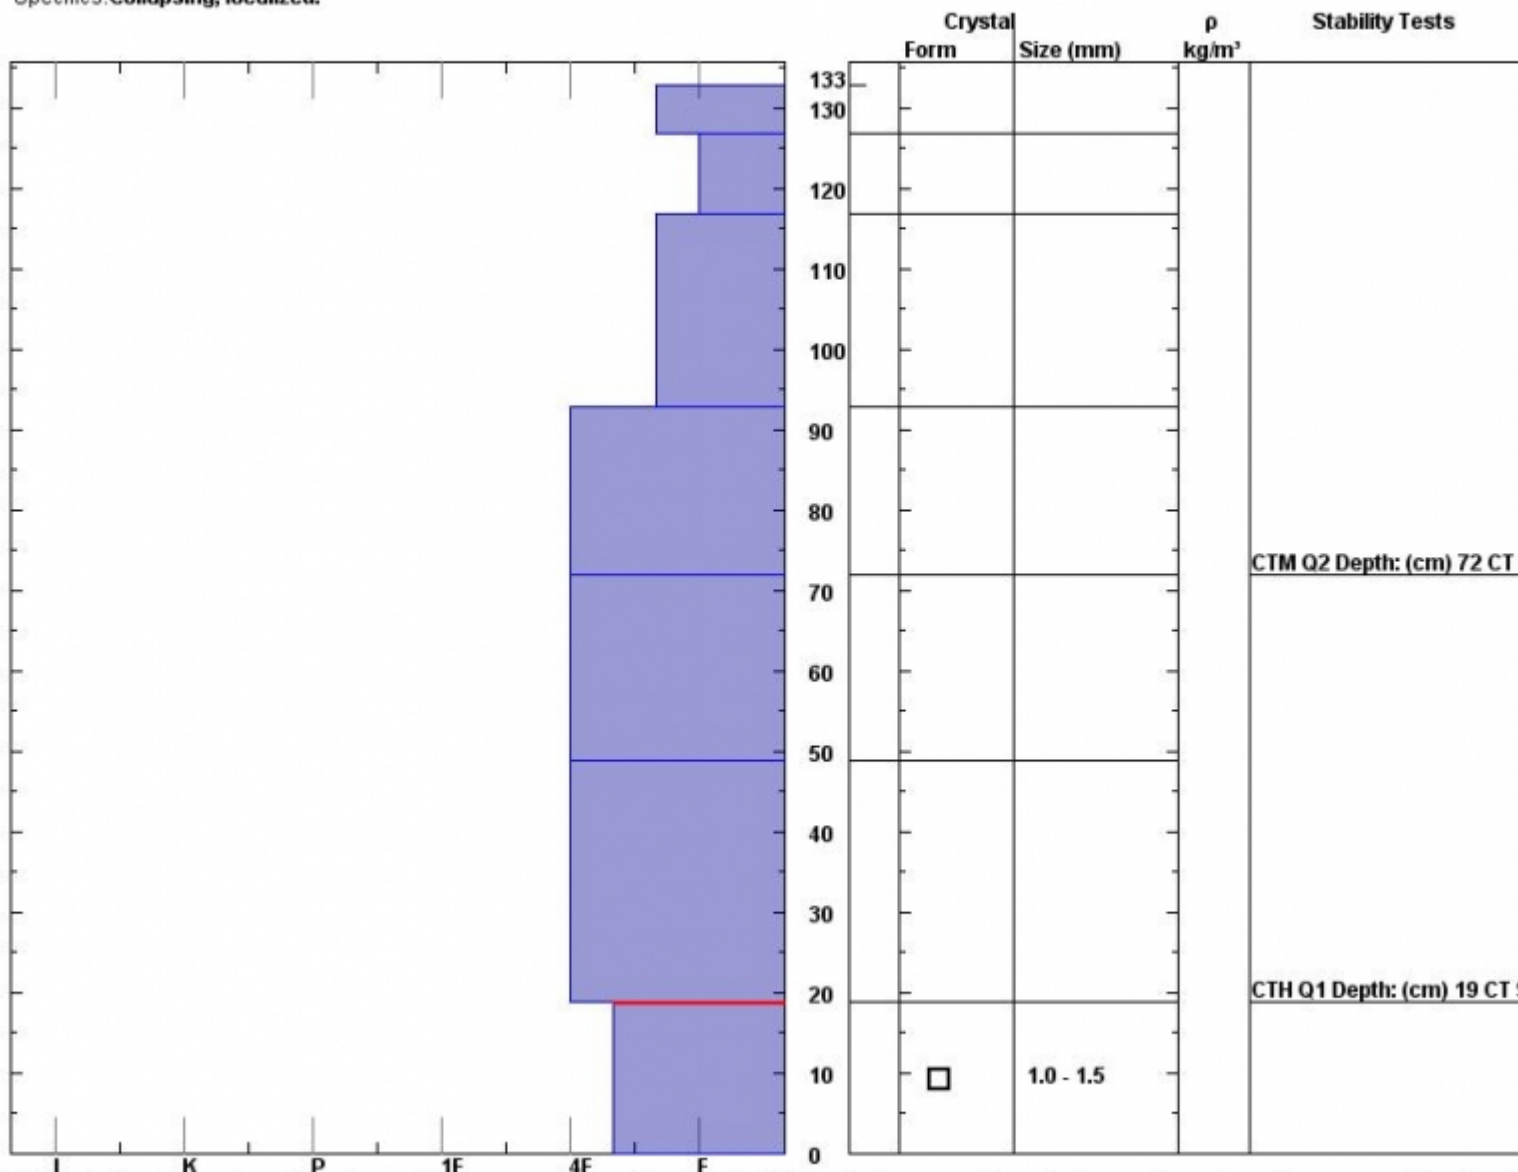

Snow Pit Profile
Companion Lake
Beartooth, MT
 Elevation (ft) **9367**
 Aspect: **300**
 Specifics: **Collapsing, localized.**

Observer: **Mark Staples**
Wed Nov 26 00:50:00 MST 2014
 Co-ord: **45.08208 N 109.90117 W**
 Slope: **23**
 Wind loading: **no**

Stability on similar slopes: **Poor**
 Air Temperature: **C**
 Sky Cover: **sky 8/8 covered**
 Precipitation: **Snow - 2 cm/hr**
 Wind: **Moderate**

Stability Test Notes:
 Layer notes:
0-19: Prob

Notes: Collapsing and cracking observed. We were surprised that facets at 19 cm took so much force to break, but we know they are unstable. Avalan
 collapsing and cracking tells us so.