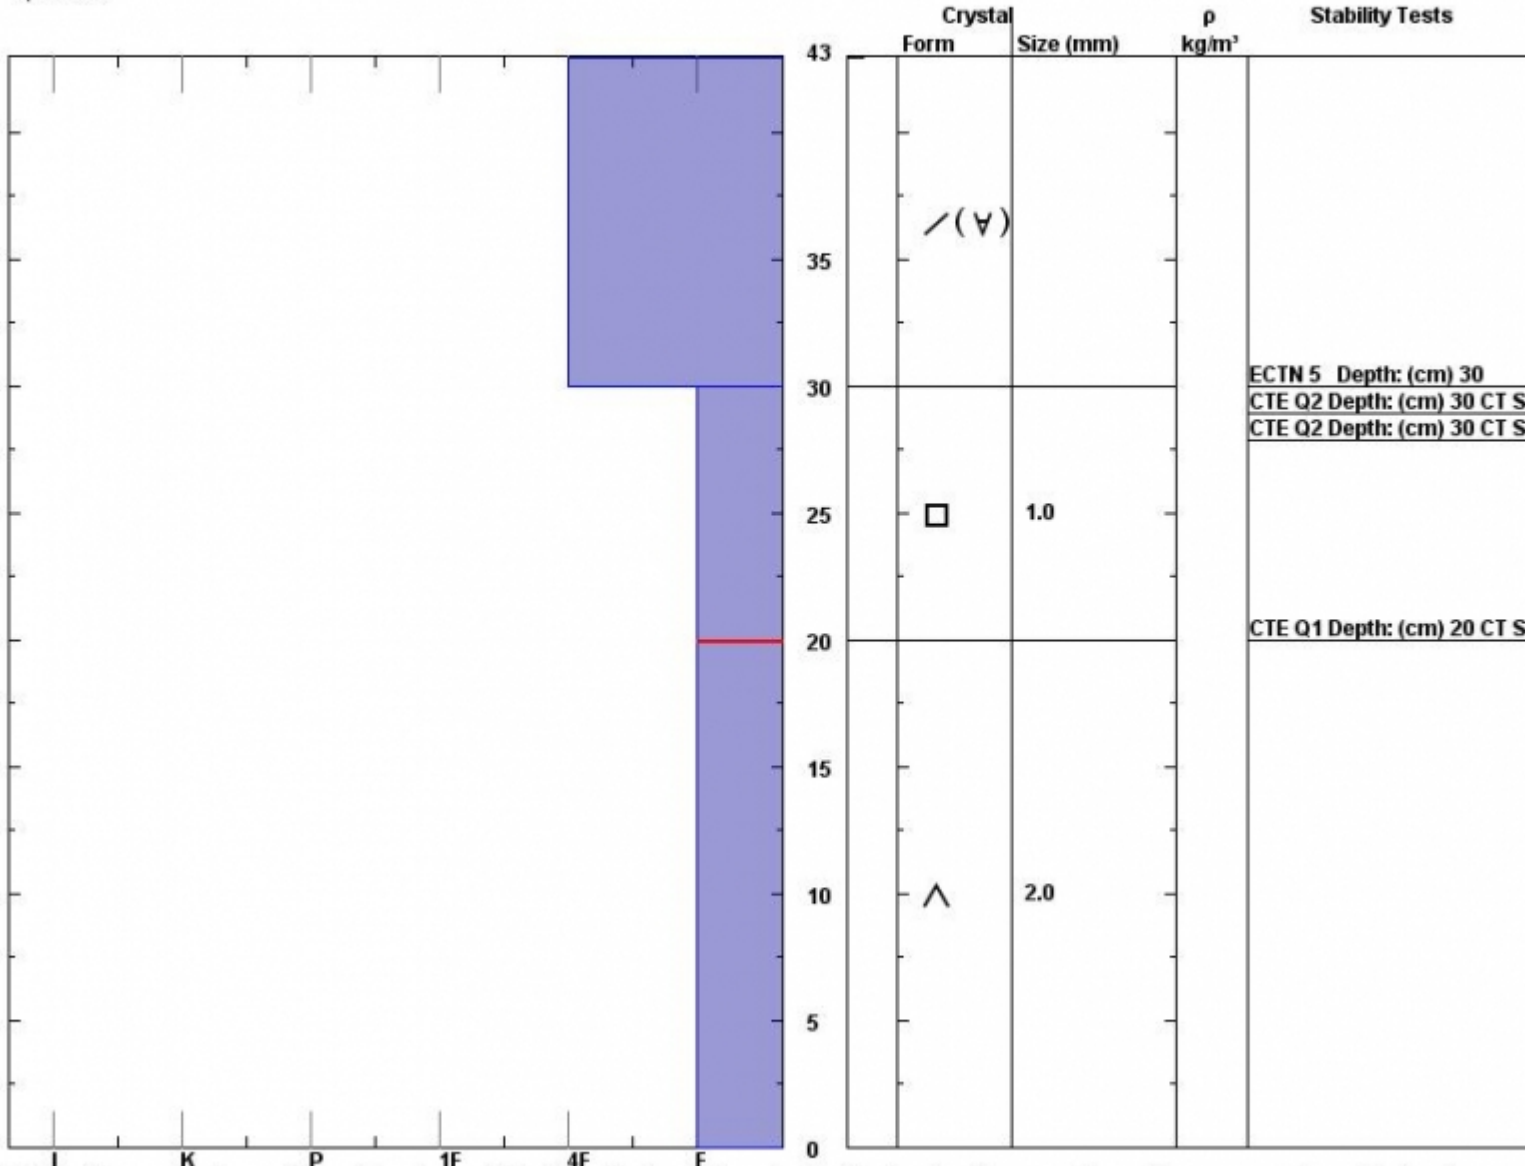

Snow Pit Profile  
**Lionhead Ski Hill**  
**Henry Mountains, MT**  
 Elevation (ft) **8028**  
 Aspect: **50**  
 Specifics:

Observer: **Doug Chabot**  
**Sun Nov 23 12:40:00 MST 2014**  
 Co-ord: **44.70341 N 111.29713 W**  
 Slope: **28**  
 Wind loading: **no**

Stability on similar slopes: **Good**  
 Air Temperature: **F**  
 Sky Cover: **sky < 2/8 covered**  
 Precipitation: **None**  
 Wind: **W Light Breeze**

Stability Test Notes:

Layer notes:  
**0-20: Prob**