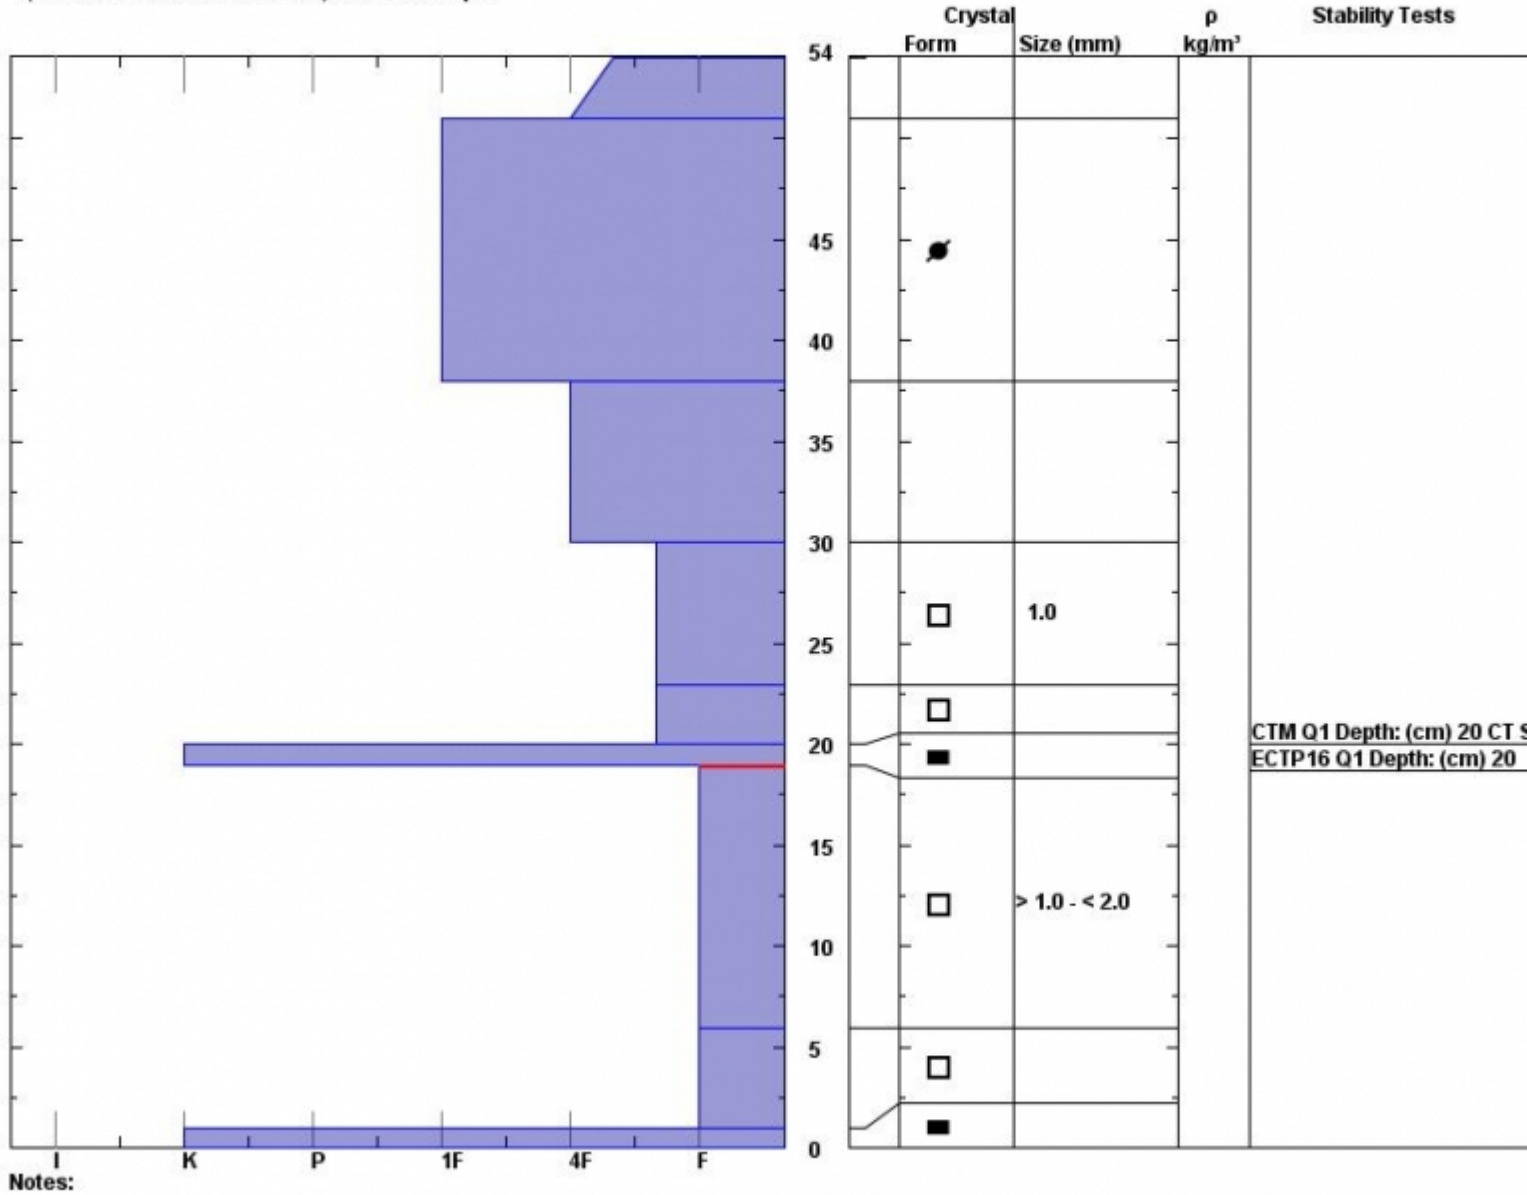

Snow Pit Profile  
**No Name Bowl Fairy L**  
**Northern Bridgers, MT**  
 Elevation (m)  
 Aspect: **116**  
 Specifics: **Avalanche Pit: crown; We skied slope.**

Observer: **Nina Hance**  
**Fri Nov 21 10:45:00 MST 2014**  
 Co-ord: **45.91769 N 110.98344 W**  
 Slope: **39**  
 Wind loading: **previous**

Stability on similar slopes: **Fair**  
 Air Temperature: **C**  
 Sky Cover: **sky 3/8 to 4/8 covered**  
 Precipitation: **None**  
 Wind: **Calm**

Stability Test Notes:  
 Layer notes:  
**6-19: Prob**