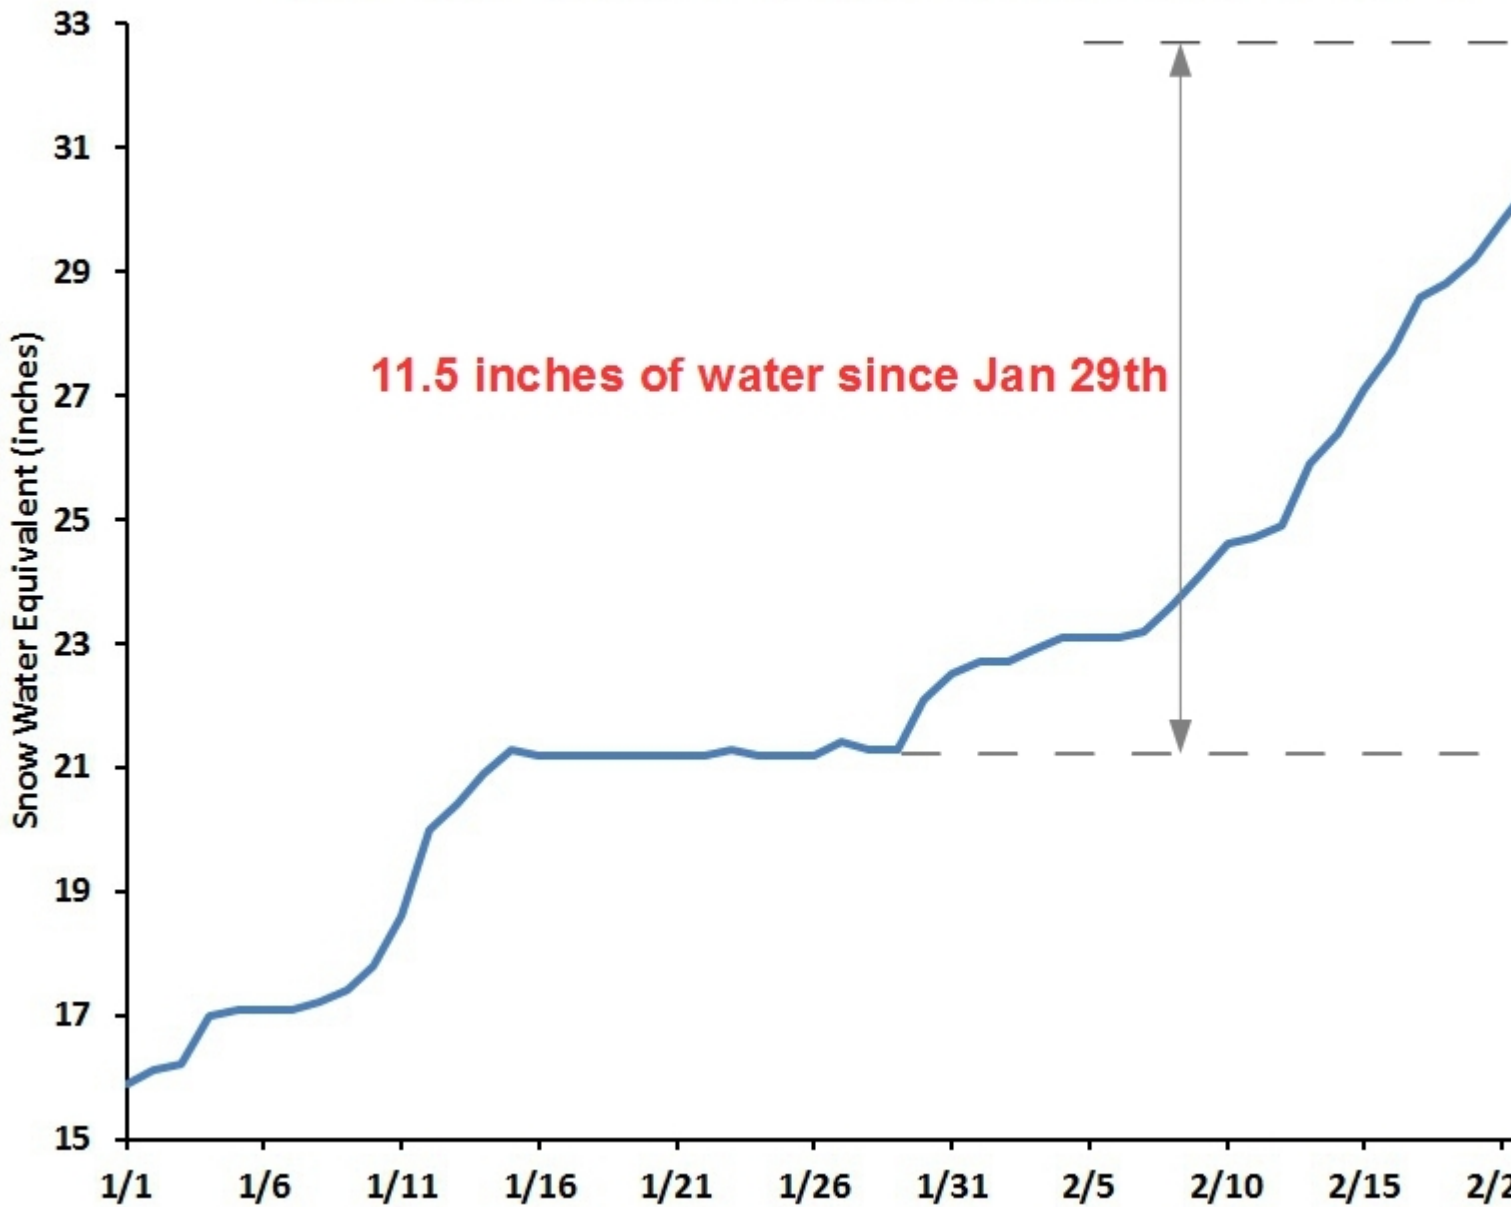

## Snow Water Equivalent at Fisher Creek SNOTEL since Jan 1st

Since a 2 week dry period in late January, the mountains near Cooke City have received 11.5 inches of snow water equivalent. Some areas north of town may have easily received much more than this amount.