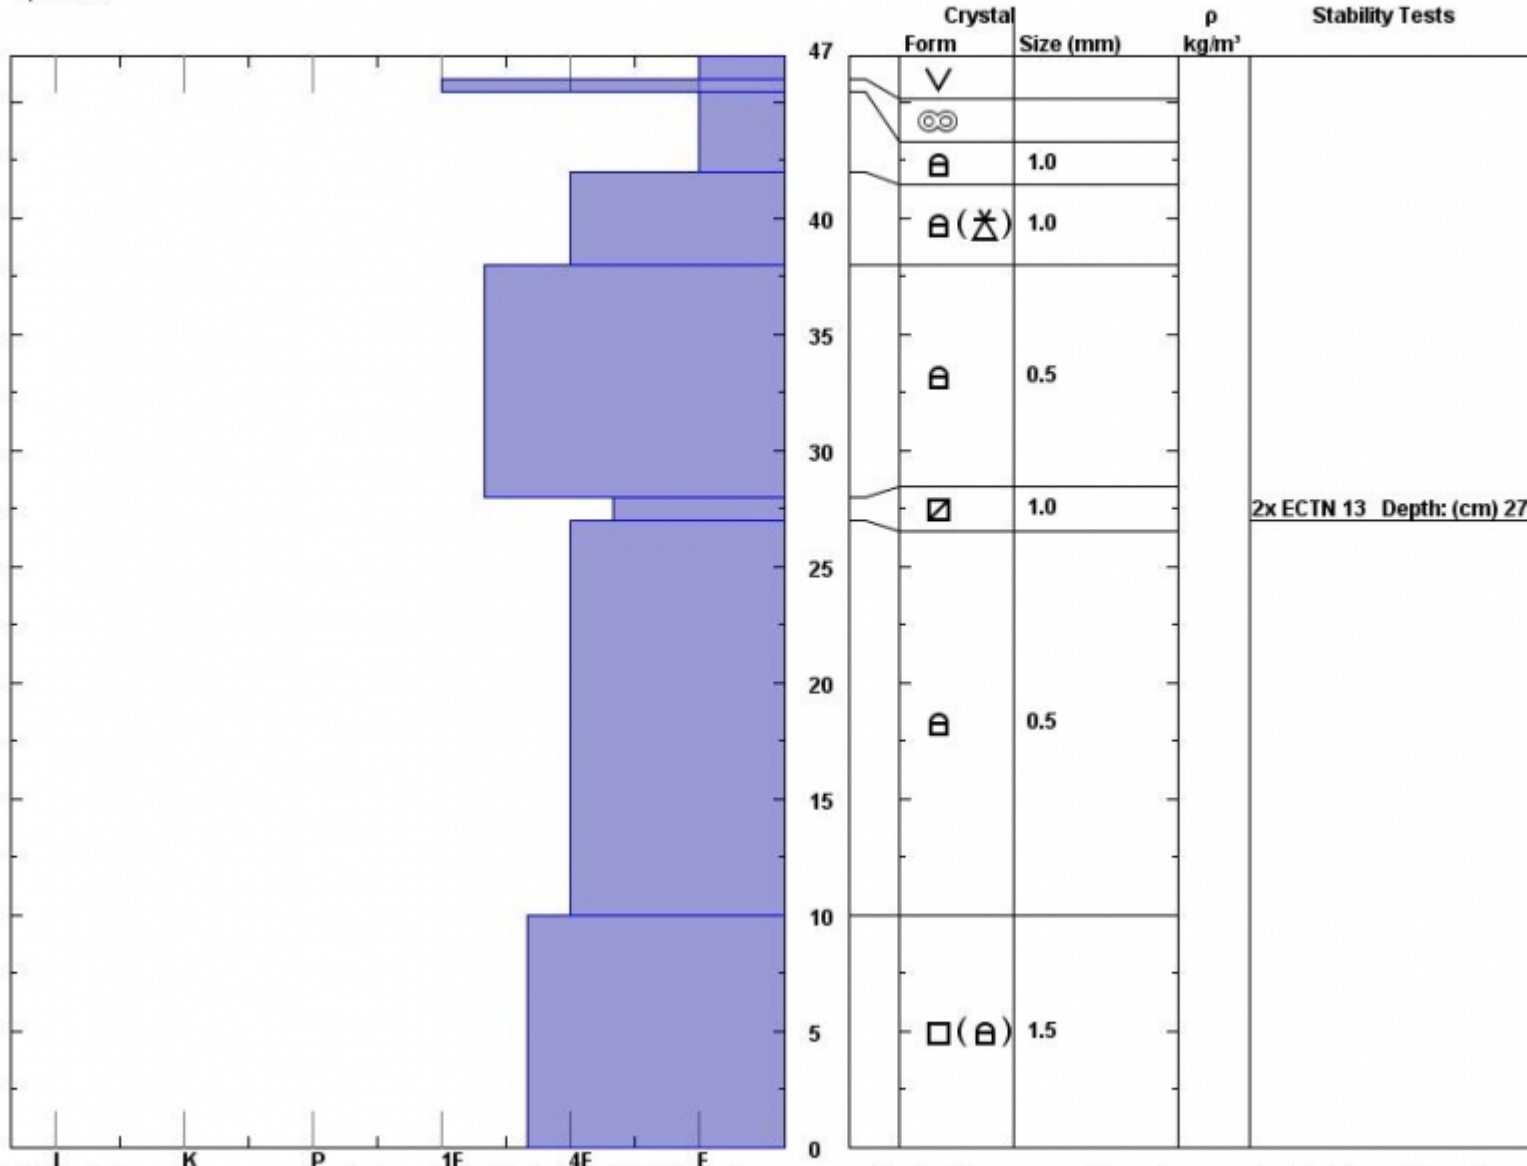

Snow Pit Profile
Ski Hill Lionhead
Henry Mountains, MT
 Elevation (ft) **8025**
 Aspect: **40**
 Specifics:

Observer: **Doug Chabot**
Tue Nov 26 11:00:00 MST 2013
 Co-ord: **N W**
 Slope: **27**
 Wind loading: **no**

Stability on similar slopes: **Good**
 Air Temperature: **C**
 Sky Cover: **Clear**
 Precipitation: **None**
 Wind: **Calm**

HS46
 Stability Test Notes:

Layer note

Notes: Surface hoar was on most slopes, but at the top of ski hill it was blown away. The top 10cm are my biggest concern for the future. Happy to see snow was the norm. Snowpack was supportable.