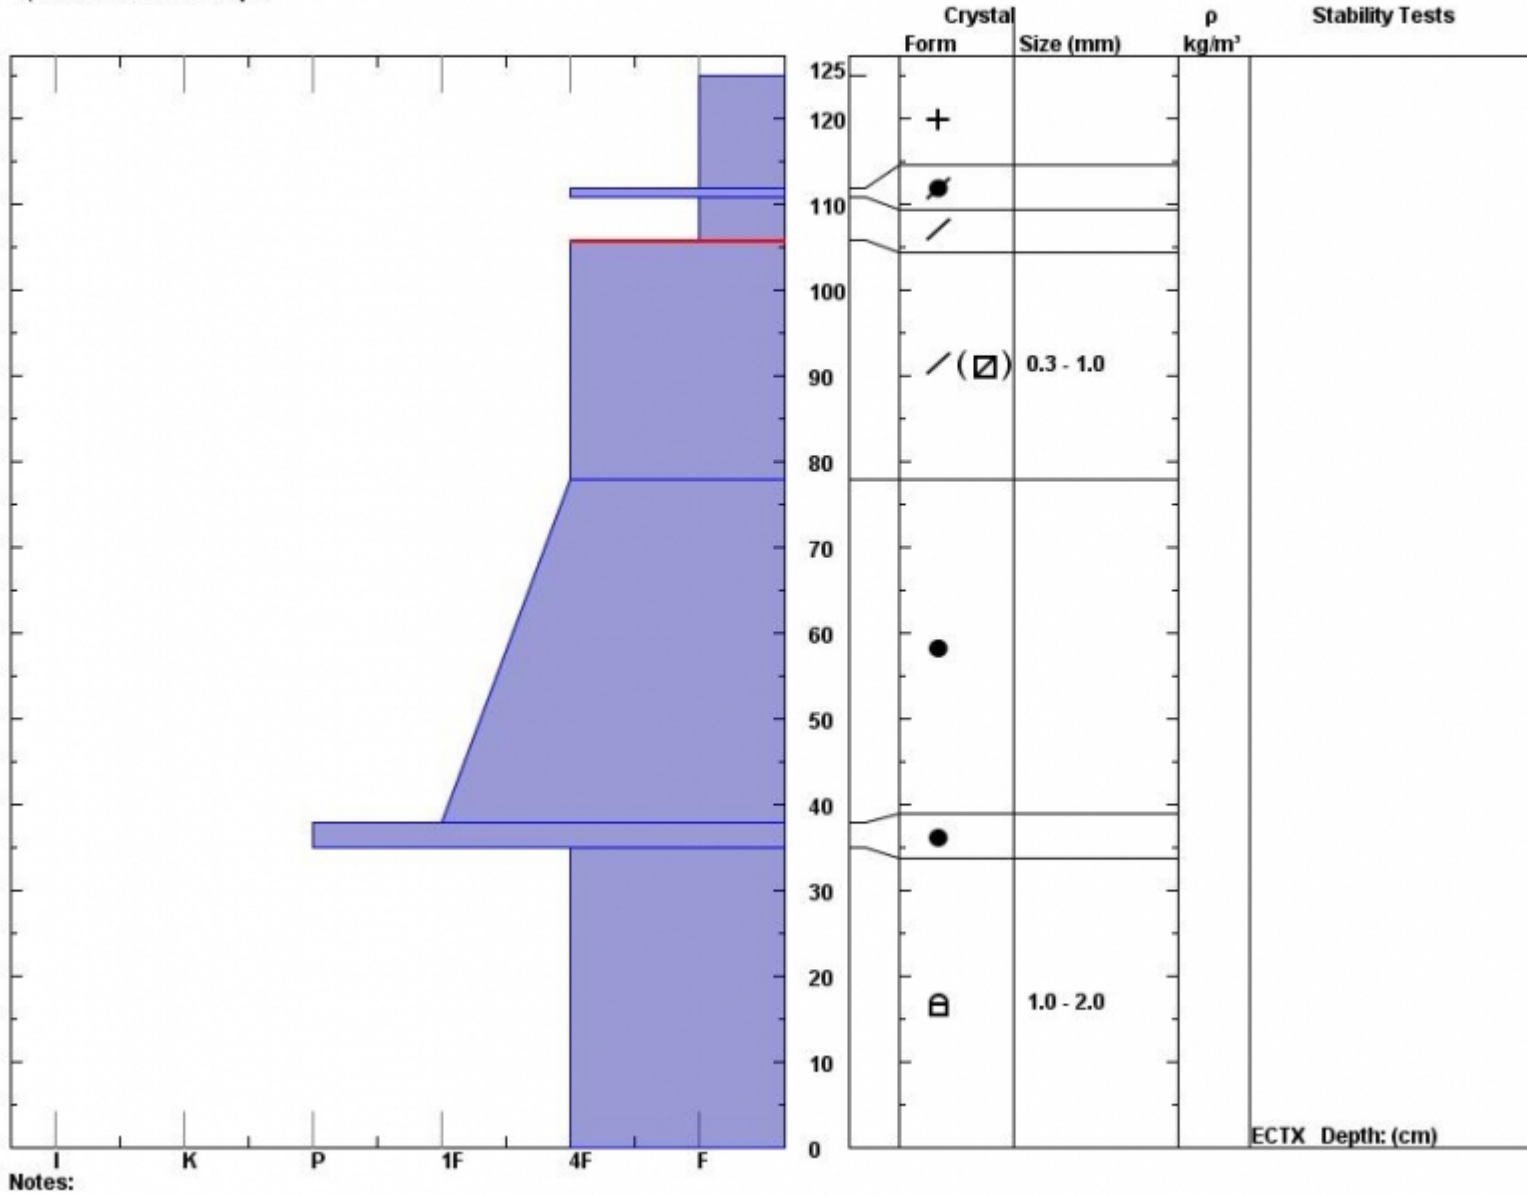

Snow Pit Profile

Observer: **Eric Knoff**

Stability on similar slopes: **Good**

Stability Test Notes:

Layer note

Fri Jan 11 01:25:00 MST 2013

Air Temperature: **5 F**

78-106: Pr

Northern Madison, MT

Co-ord: **N W**

Sky Cover: **sky 8/8 covered**

Elevation (ft) **9346**

Slope: **20**

Precipitation: **Snow - 1 cm/hr**

Aspect: **50**

Wind loading: **no**

Wind: **SW Light Breeze**

Specifics: **We skied slope.**

Advisory Region
Northern Madison

Forecast link: [GNFAC Avalanche Forecast for Sun Jan 20, 2013](#)
Northern Madison, 2013-01-14