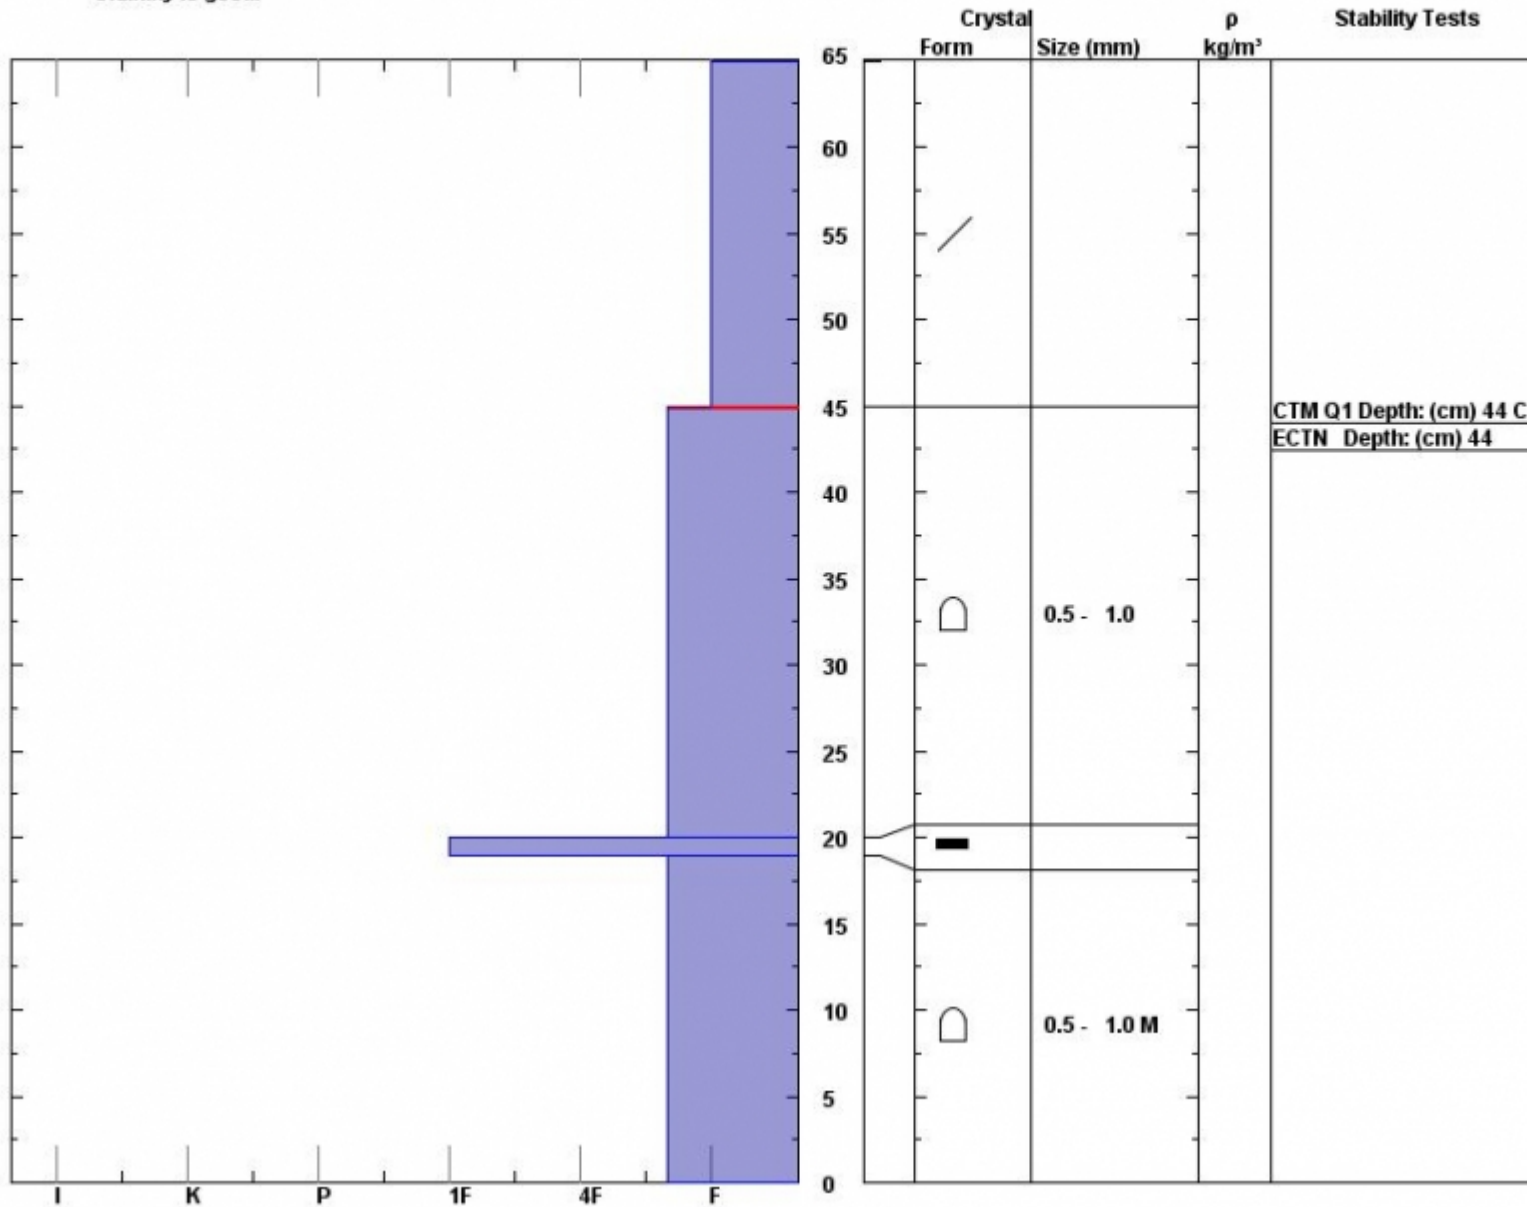

Snow Pit Profile
Beehive Basin
Northern Madison, MT
 Elevation (ft) **9300**
 Aspect: **40**
 Specifics:

Observer: **Eric Knoff**
Fri Nov 30 16:37:54 MST 2012
 Co-ord: **W N**
 Slope: **28**
 Wind loading: **no**

Stability on similar slopes: **Good**
 Air Temperature: **30 F**
 Sky Cover: **sky 8/8 covered**
 Precipitation: **Snow < 0.5 cm/hr**
 Wind: **SW Moderate**

Stability Test Notes:

Layer no
20-45: F

Notes: **Not enough load to make slopes unstable. With an inch or more of water over a 24 hour period the game would change. For now stability is good.**