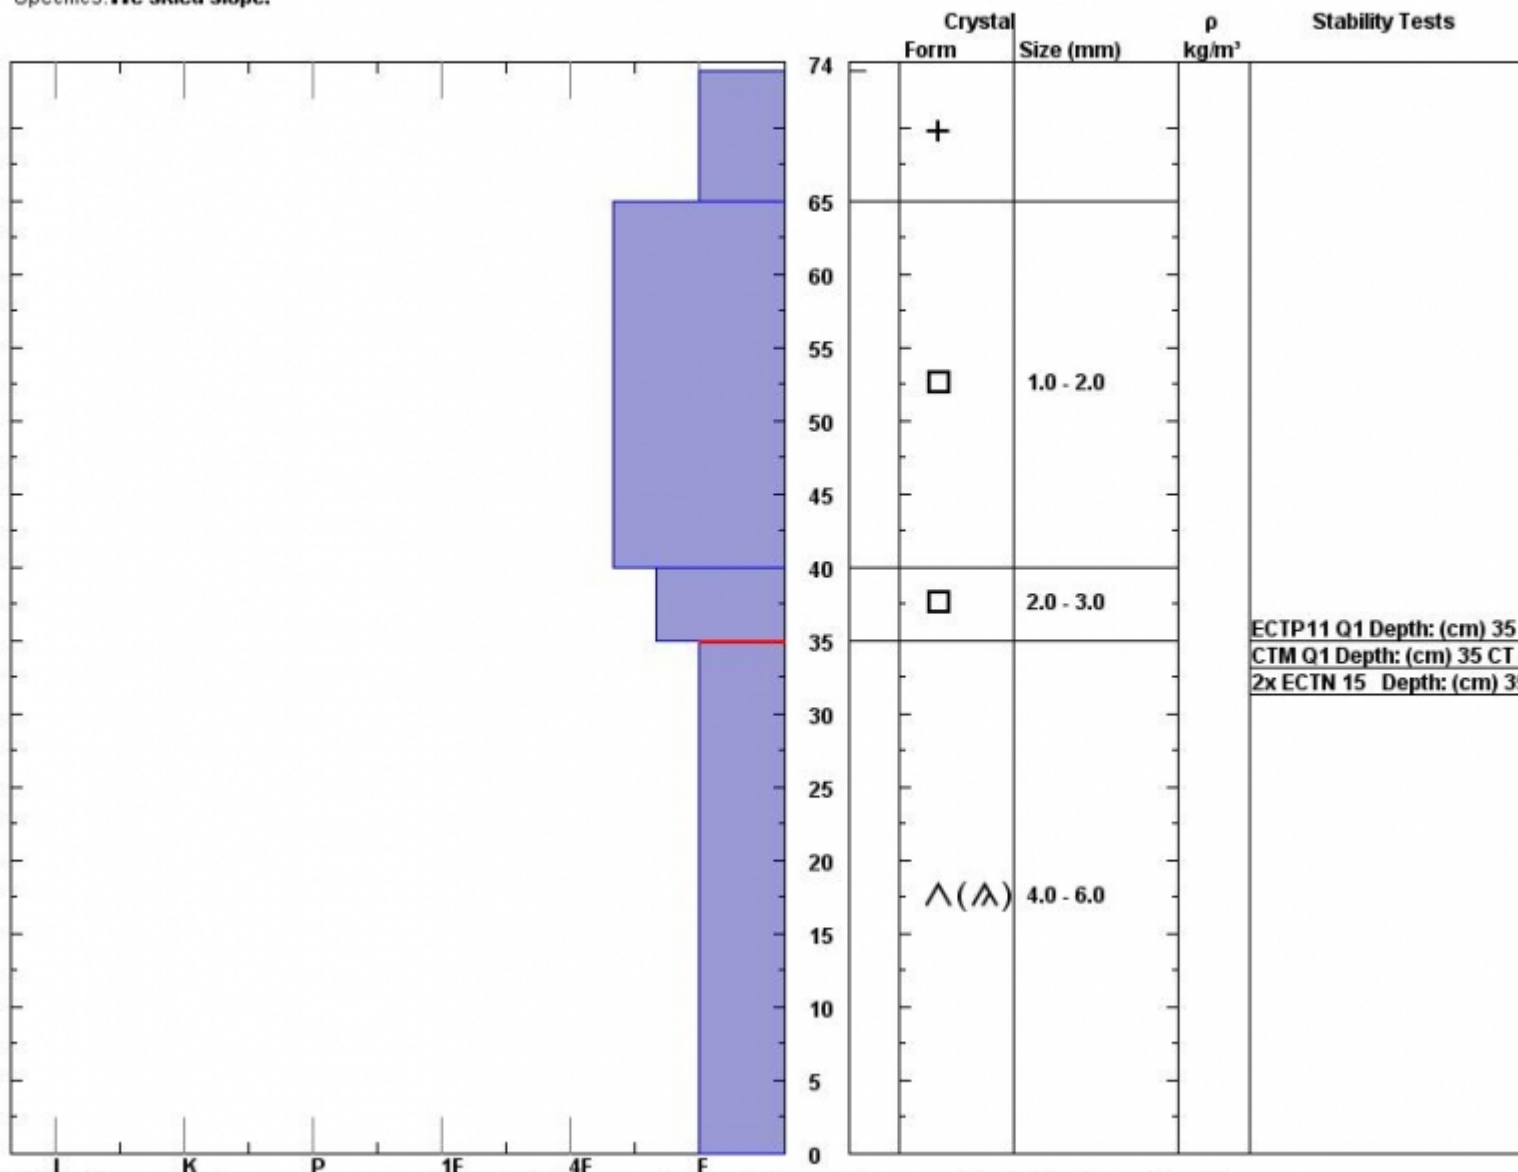

Snow Pit Profile
N of Dwaynes
Bridger, MT
 Elevation (ft) **8630**
 Aspect: **60**
 Specifics: **We skied slope.**

Observer: **Doug Chabot**
Mon Jan 16 10:40:00 MST 2012
 Co-ord: **45.82697 N 110.93195 W**
 Slope: **33**
 Wind loading: **no**

Stability on similar slopes: **Fair**
 Air Temperature: **C**
 Sky Cover: **Clear**
 Precipitation: **None**
 Wind: **E Light Breeze**

HS74
 Stability Test Notes: **0-35: Prob**
 Layer note

Notes: The snowpack was very, very weak. The depth hoar was the most advanced I've seen. Made a YouTube of the pit.