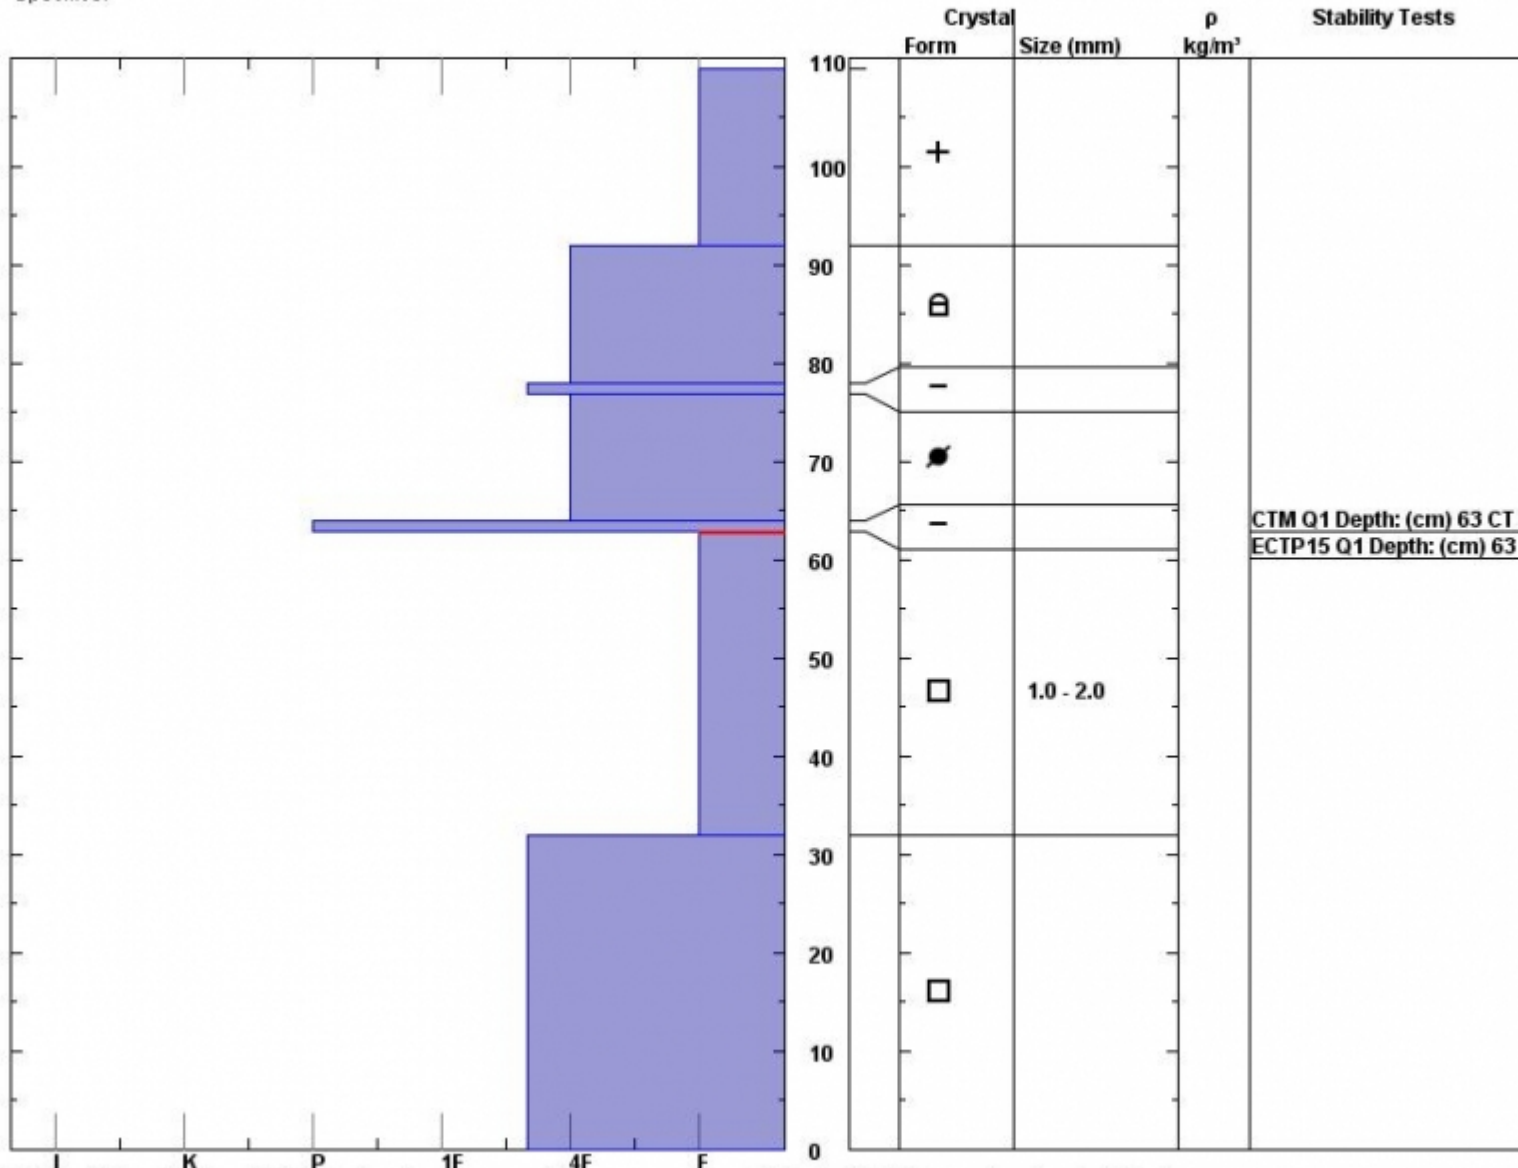

Snow Pit Profile  
**Cabin Creek**  
**Southern Madions Range**  
 Elevation (ft) **9334**  
 Aspect: **70**  
 Specifics:

Observer: **Eric Knoff**  
**Sat Jan 14 11:18:00 MST 2012**  
 Co-ord: **44.88852 N 111.18284 W**  
 Slope: **30**  
 Wind loading: **no**

Stability on similar slopes: **Fair**  
 Air Temperature: **-6.8 F**  
 Sky Cover: **Clear**  
 Precipitation:  
 Wind: **SW Light Breeze**

Stability Test Notes:  
 Layer note:  
**32-63: Pro**

Notes: Not much of a slab, but plenty of weak snow. If this area receives .5-1 inch of SWE I expect natural activity to occur.