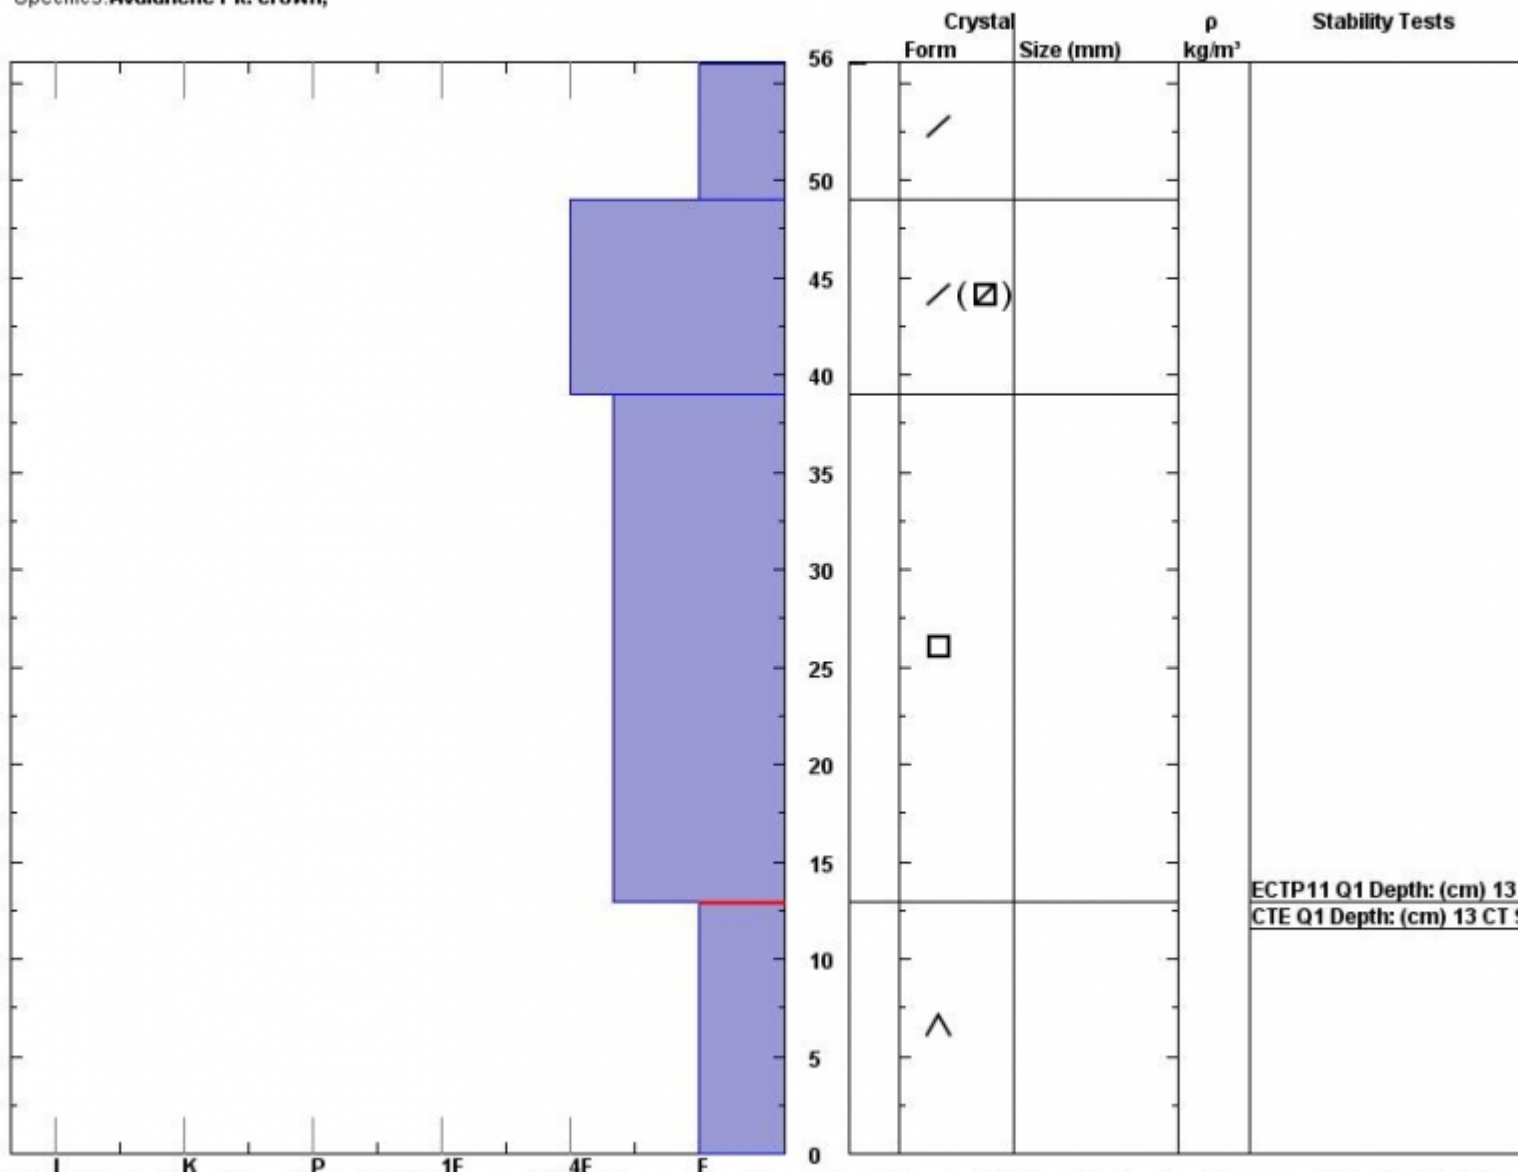

Snow Pit Profile
Beehive Basin
N. Madison, MT
 Elevation (ft) **8900**
 Aspect: **280**
 Specifics: **Avalanche Pit: crown;**

Observer: **Doug Chabot**
Mon Dec 26 11:00:00 MST 2011
 Co-ord: **45.32573 N 111.38343 W**
 Slope: **38**
 Wind loading: **no**

Stability on similar slopes: **Fair**
 Air Temperature: **C**
 Sky Cover: **sky < 2/8 covered**
 Precipitation: **None**
 Wind: **Calm**

HS56
 Stability Test Notes: **0-13: Prob**

Notes: We dug this pit about 50' uphill of the crown. The slide was skier triggered on 23 Dec and failed on the facets at the ground. It broke 2 feet deep 50' wide; 200 feet vertical; runout angle 33 deg; 4 feet of debris.