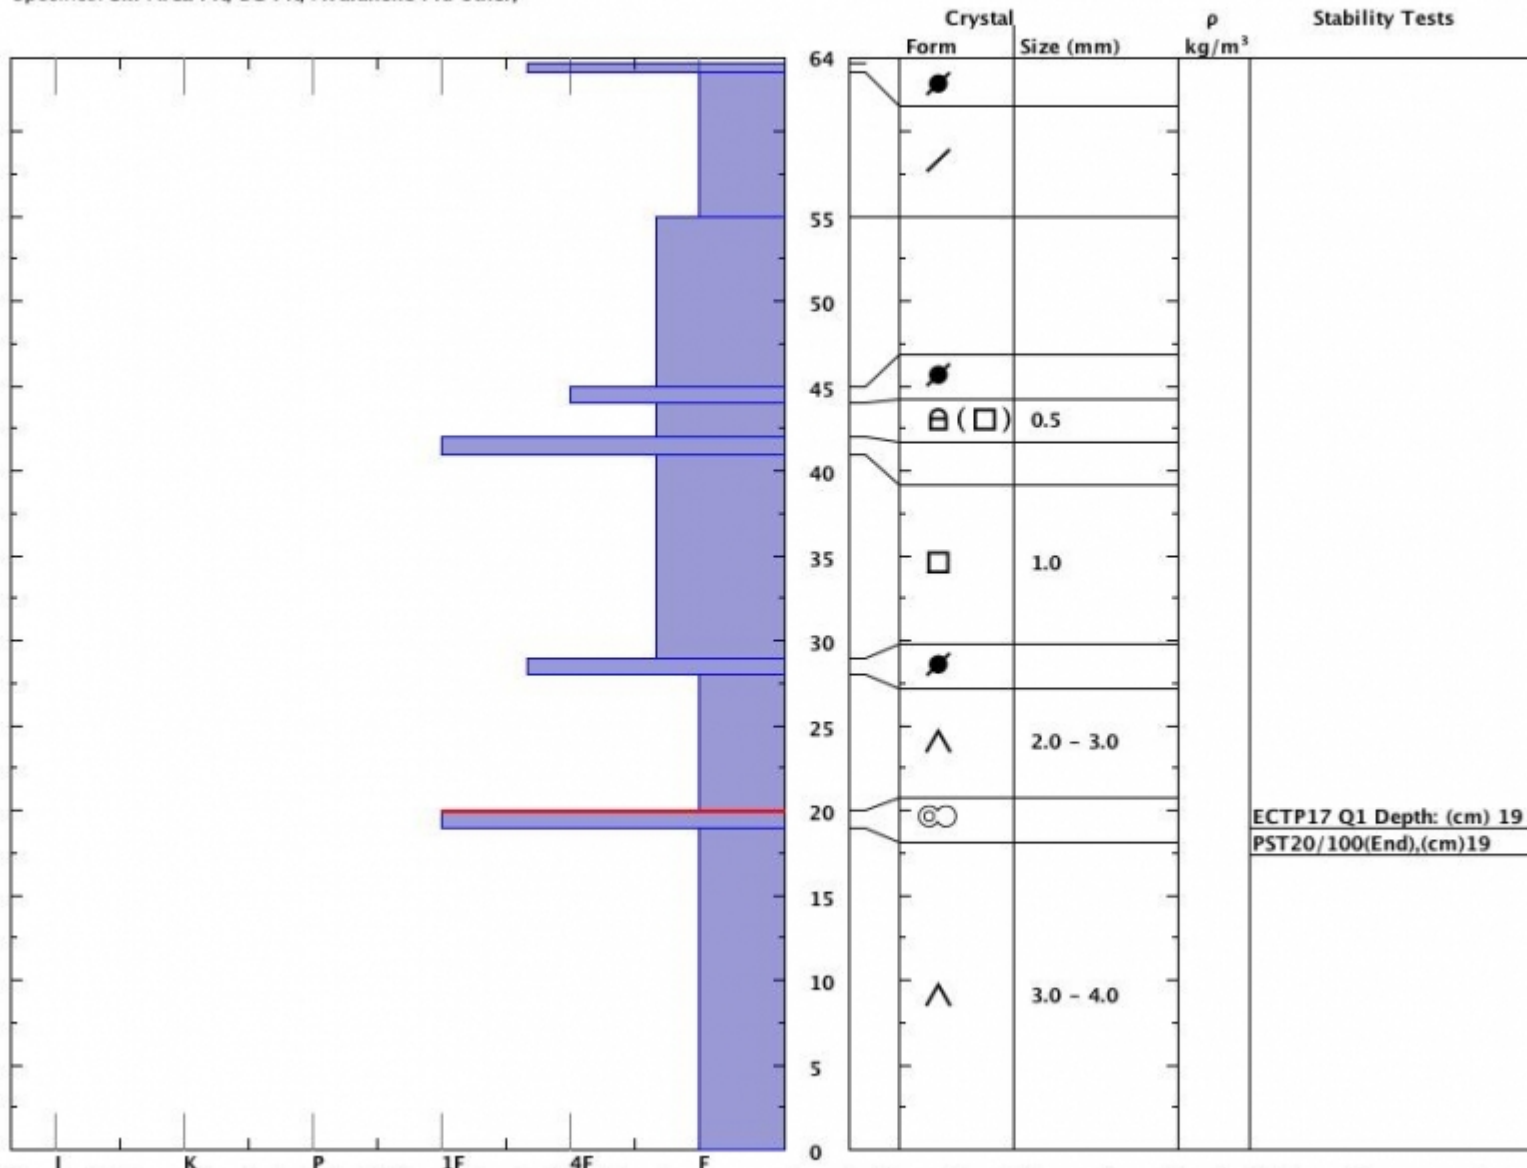

Snow Pit Profile  
 LoneMtn-Obsidian  
 Madison, MT  
 Elevation (ft) 9120  
 Aspect: 30  
 Specifics: Ski Area Pit; BC Pit; Avalanche Pit; other;

Observer: Mark Staples  
 Thu Dec 08 12:00:00 MST 2011  
 Co-ord: 45.28855 N 111.44382 W  
 Slope: 31  
 Wind loading: no

Stability on similar slopes: Poor  
 Air Temperature: C  
 Sky Cover: Clear  
 Precipitation:  
 Wind: Calm

Stability Test Notes:

Layer notes:  
 55-63.5: s  
 19-20: Pr

Notes: Pit dug at Moonlight Basin Ski Area following initial avalanche control work. For a video of the pst from this pit visit: [http://www.youtube.com/watch?v=N6b4dz\\_97sc&feature=channel\\_video\\_title](http://www.youtube.com/watch?v=N6b4dz_97sc&feature=channel_video_title)