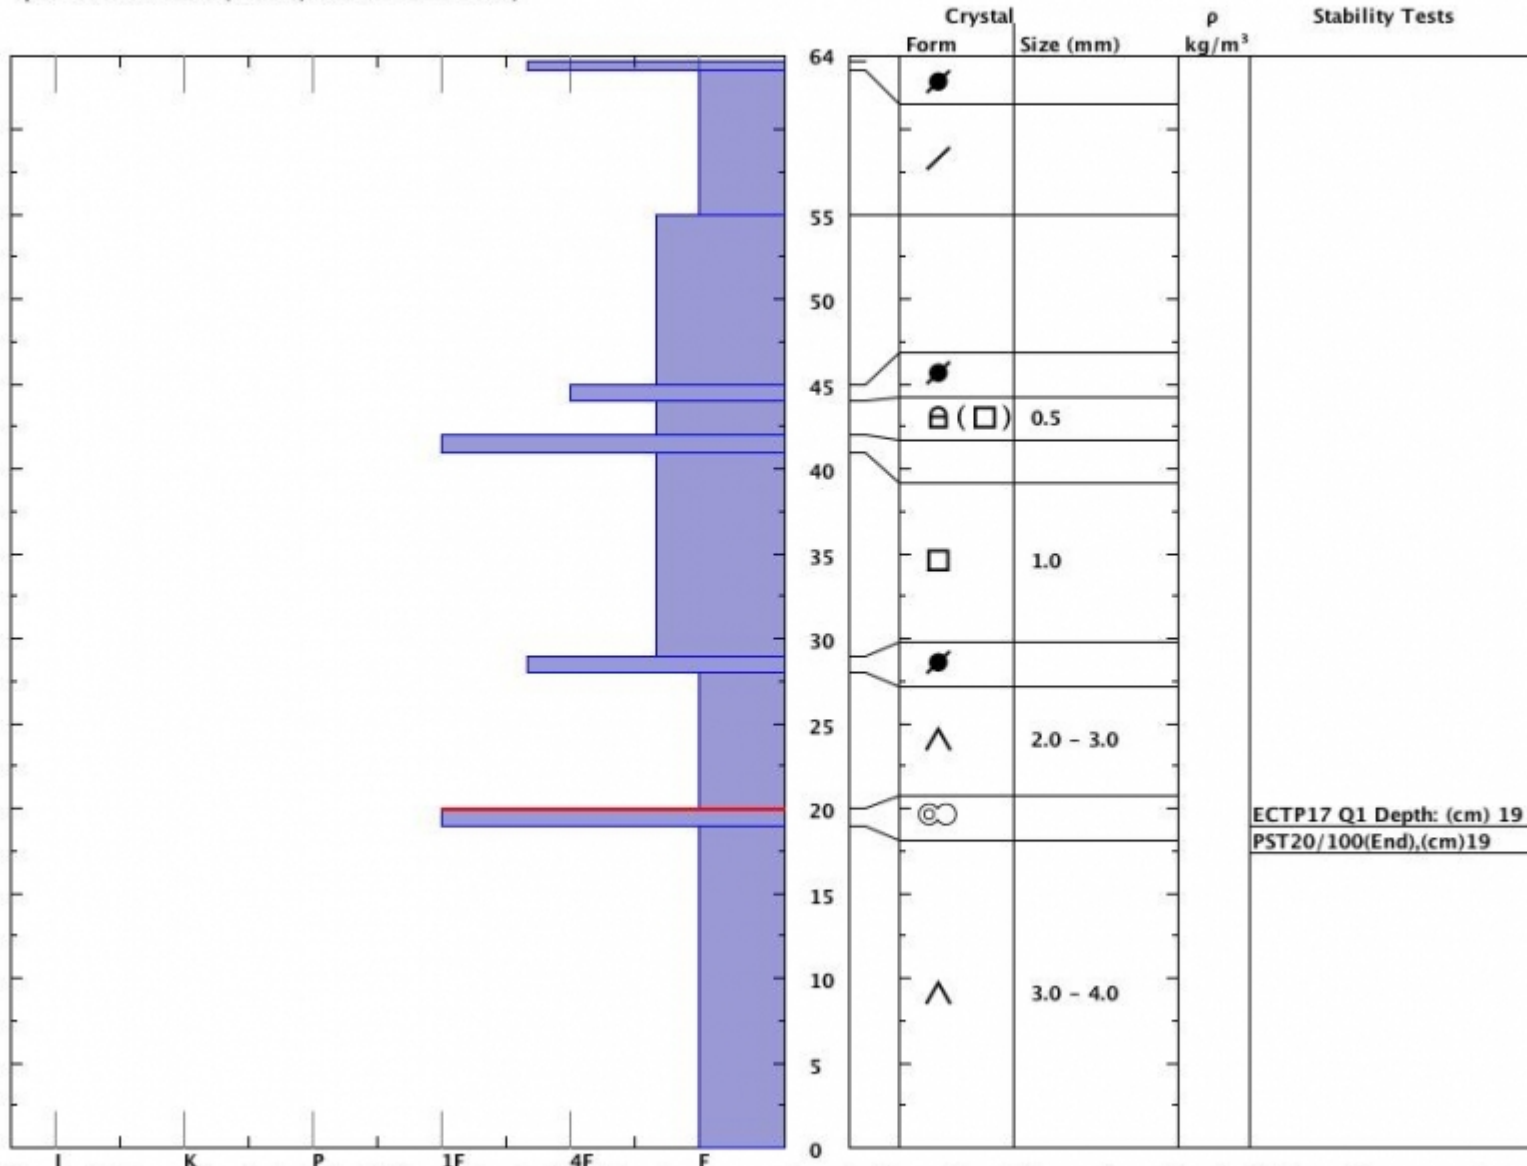

Snow Pit Profile  
 LoneMtn-Obsidian  
 Madison, MT  
 Elevation (ft) 9120  
 Aspect: 30  
 Specifics: Ski Area Pit; BC Pit; Avalanche Pit; other;

Observer: Mark Staples  
 Thu Dec 08 12:00:00 MST 2011  
 Co-ord: 45.28855 N 111.44382 W  
 Slope: 31  
 Wind loading: no

Stability on similar slopes: Poor  
 Air Temperature: C  
 Sky Cover: Clear  
 Precipitation:  
 Wind: Calm

Stability Test Notes:

Layer note:  
 55-63.5: s  
 19-20: Pr

Notes: Pit dug at Moonlight Basin Ski Area following initial avalanche control work. For a video of the pst from this pit visit: [http://www.youtube.com/watch?v=N6b4dz\\_97sc&feature=channel\\_video\\_title](http://www.youtube.com/watch?v=N6b4dz_97sc&feature=channel_video_title)