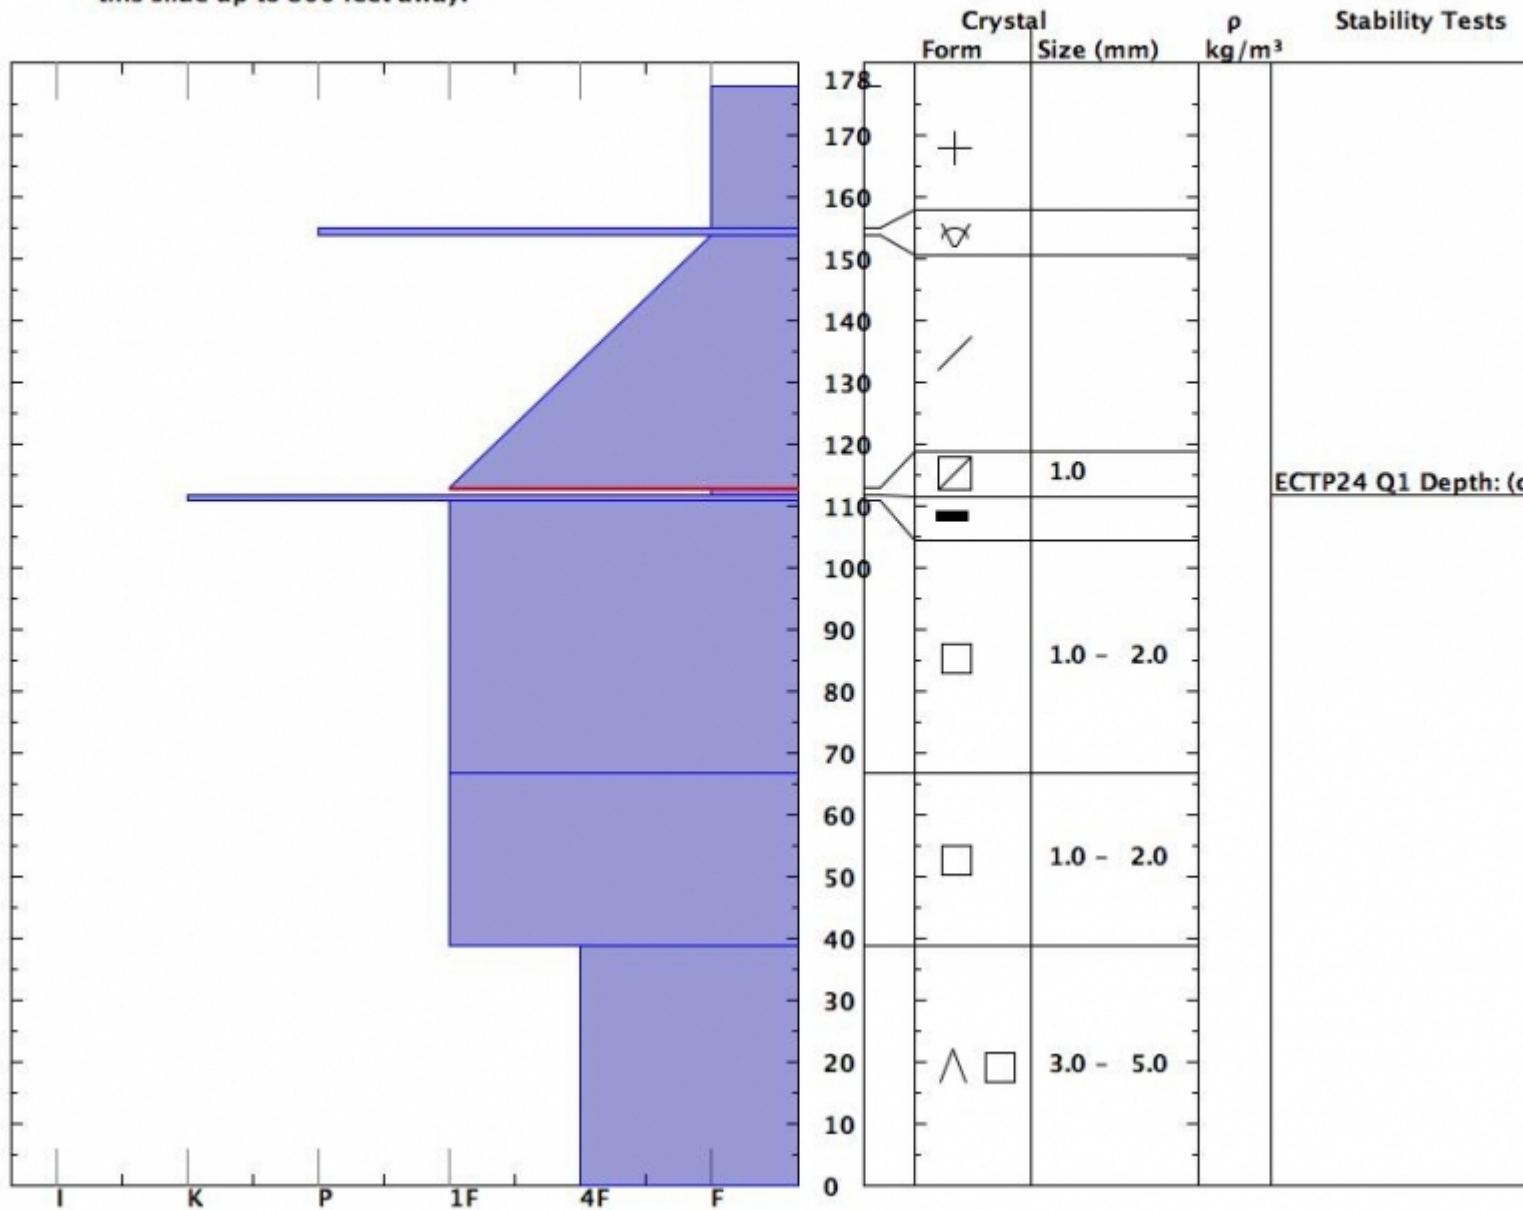

Snow Pit Profile
McAtee Basin
 Southern Madison, MT
 Elevation (m) 3000
 Aspect: 10
 Specifics Recent act on diff slopes.

Observer:eric knoff
 Wed Apr 14 13:30:00 MDT 2010
 Co-ord:111.44194 W 45.17194 N
 Slope: 38
 Wind loading: no

Stability on similar slopes: Poor
 Air Temperature: 4 C
 Sky Cover: Clear
 Precipitation: None
 Wind: SW Light Breeze

Stability Test Notes:
 Layer n: 112-1

Notes: This pit was in the crown of an avalanche that caused a fatality the previous day. Large sympathetic slide were released this slide up to 800 feet away.

This is the snowpit profile from the McAtee avalanche that resulted in a fatality on April, 14 2010.

Advisory Region
 Southern Madison
 Southern Madison, 2010-04-16